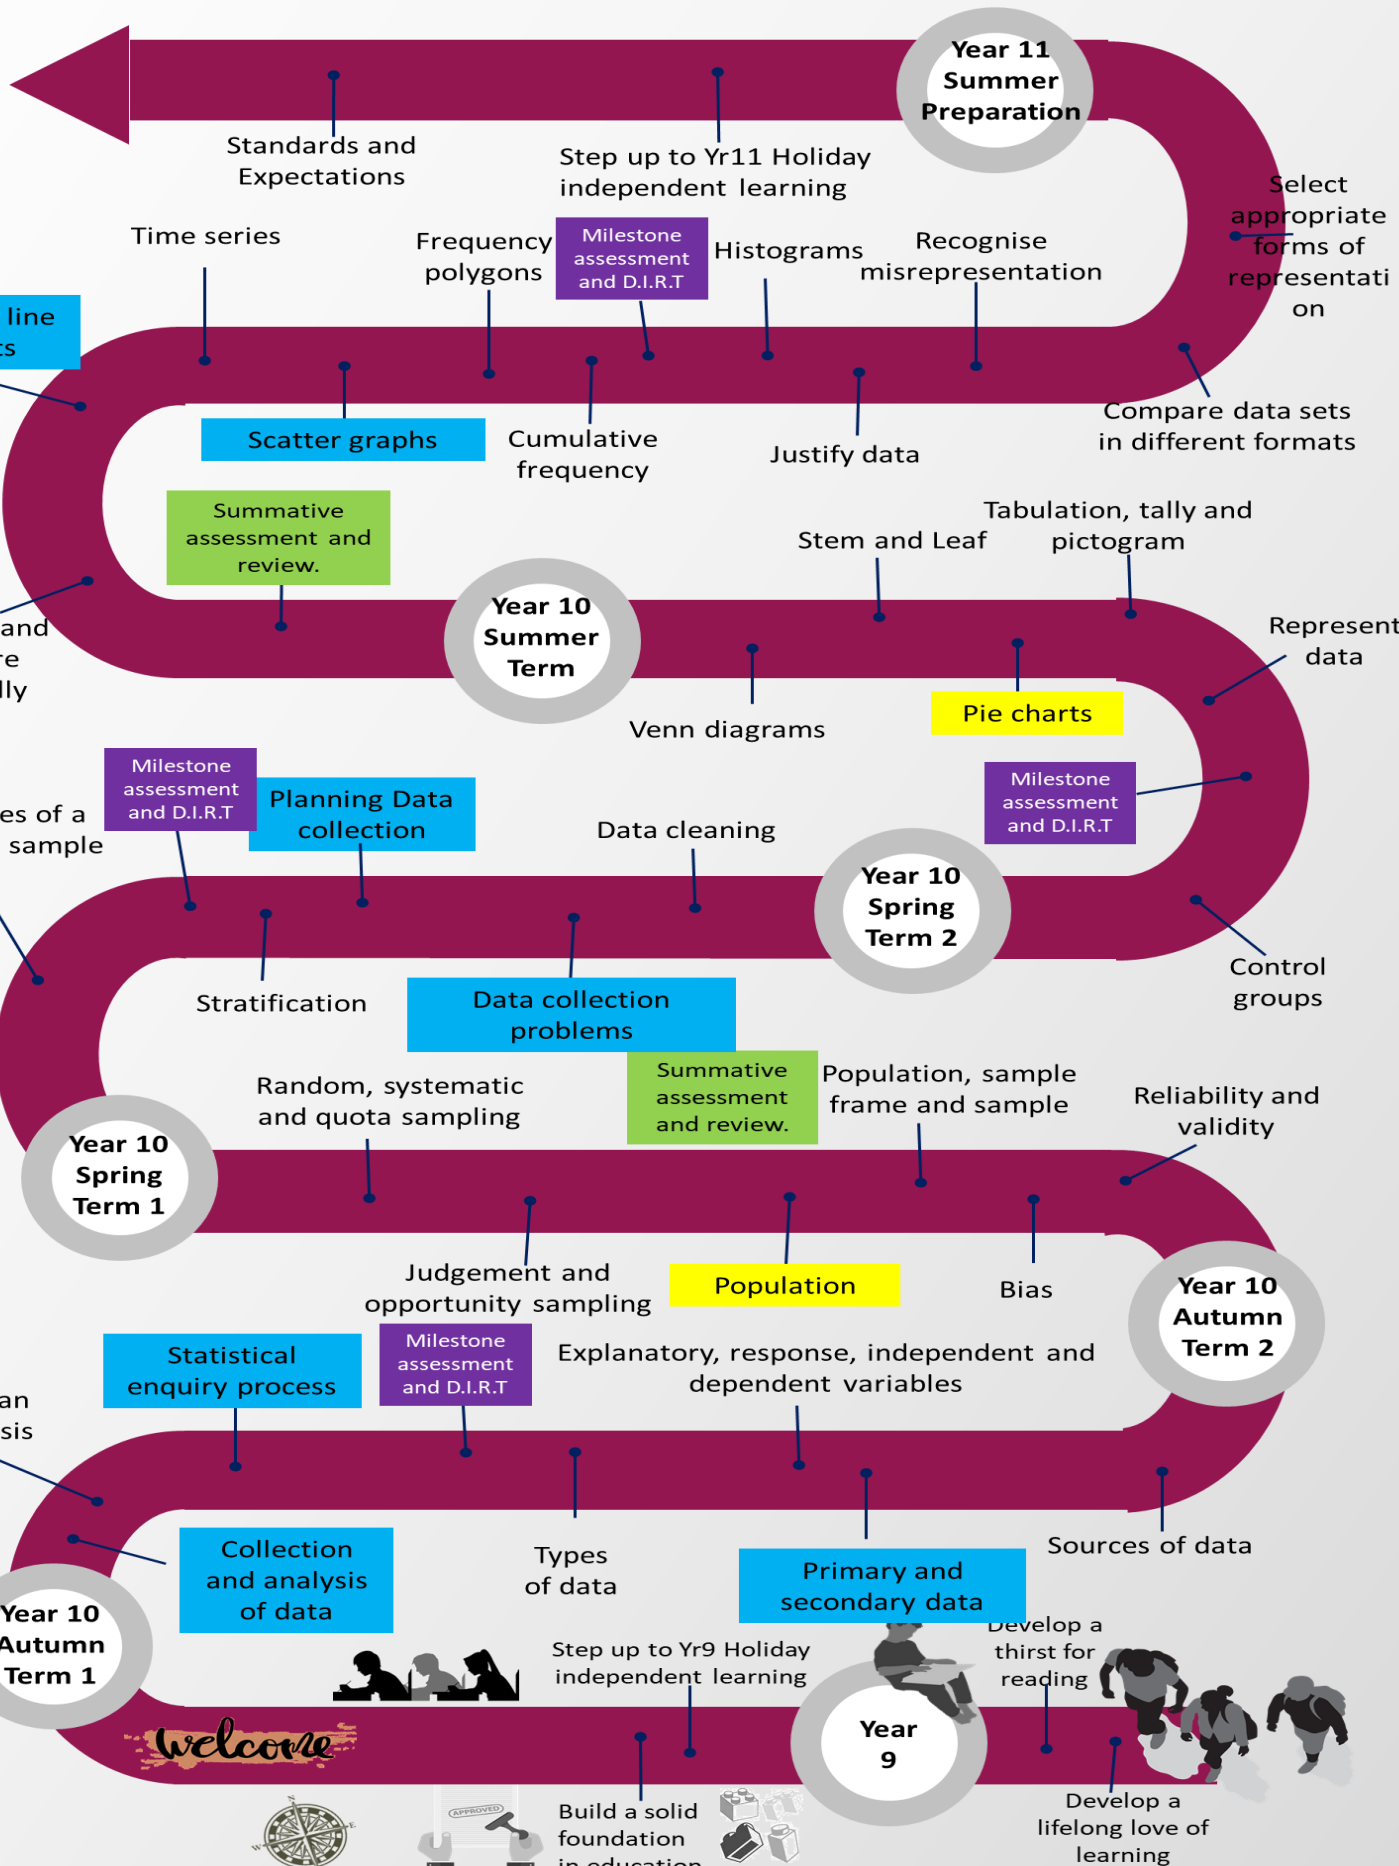

THE JOURNEY OF LEARNING

Year 10 Statistics

Milestone assessment and DIRT – Dedicated improvement and reflection time

Summative assessment and review.

PSHE-Related Topics

Careers-Related Topics

welcome