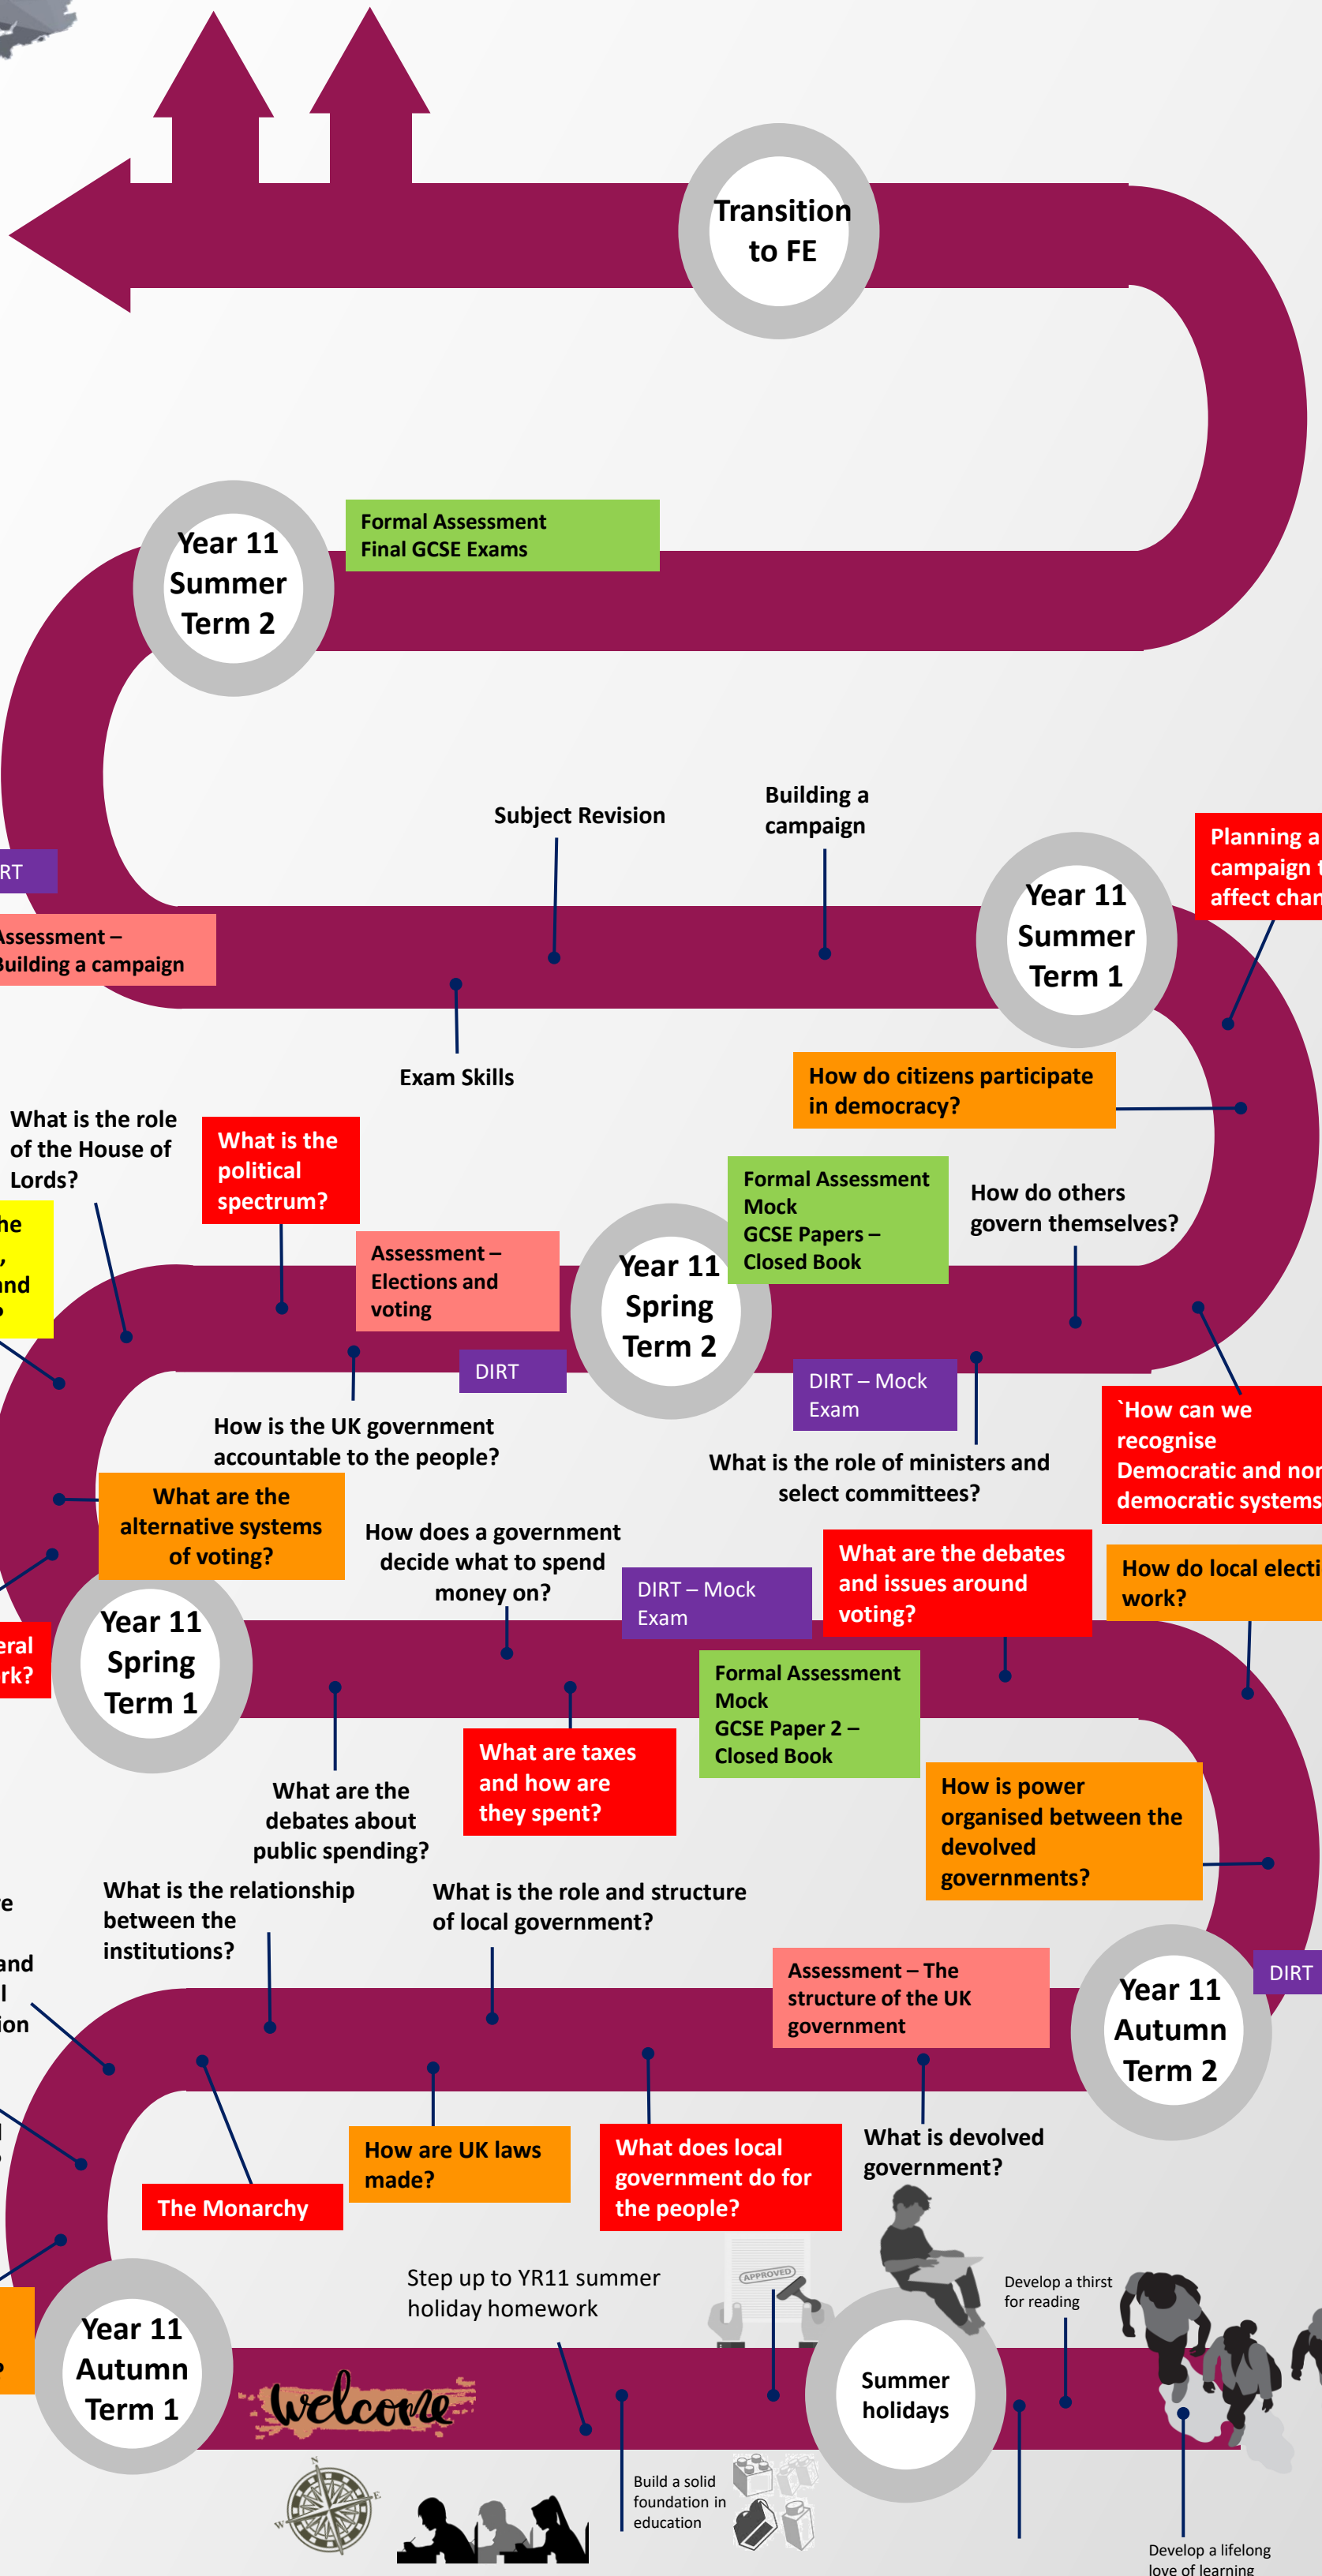

# Year 11 Citizenship

# THE JOURNEY OF LEARNING

- Closed-Book Assessment
- DIRT
- Mid or End of Year Assessment
- PSHE-Related Topics
- Careers-Related Topics
- British Values Topics
- Cultural Capital Topics