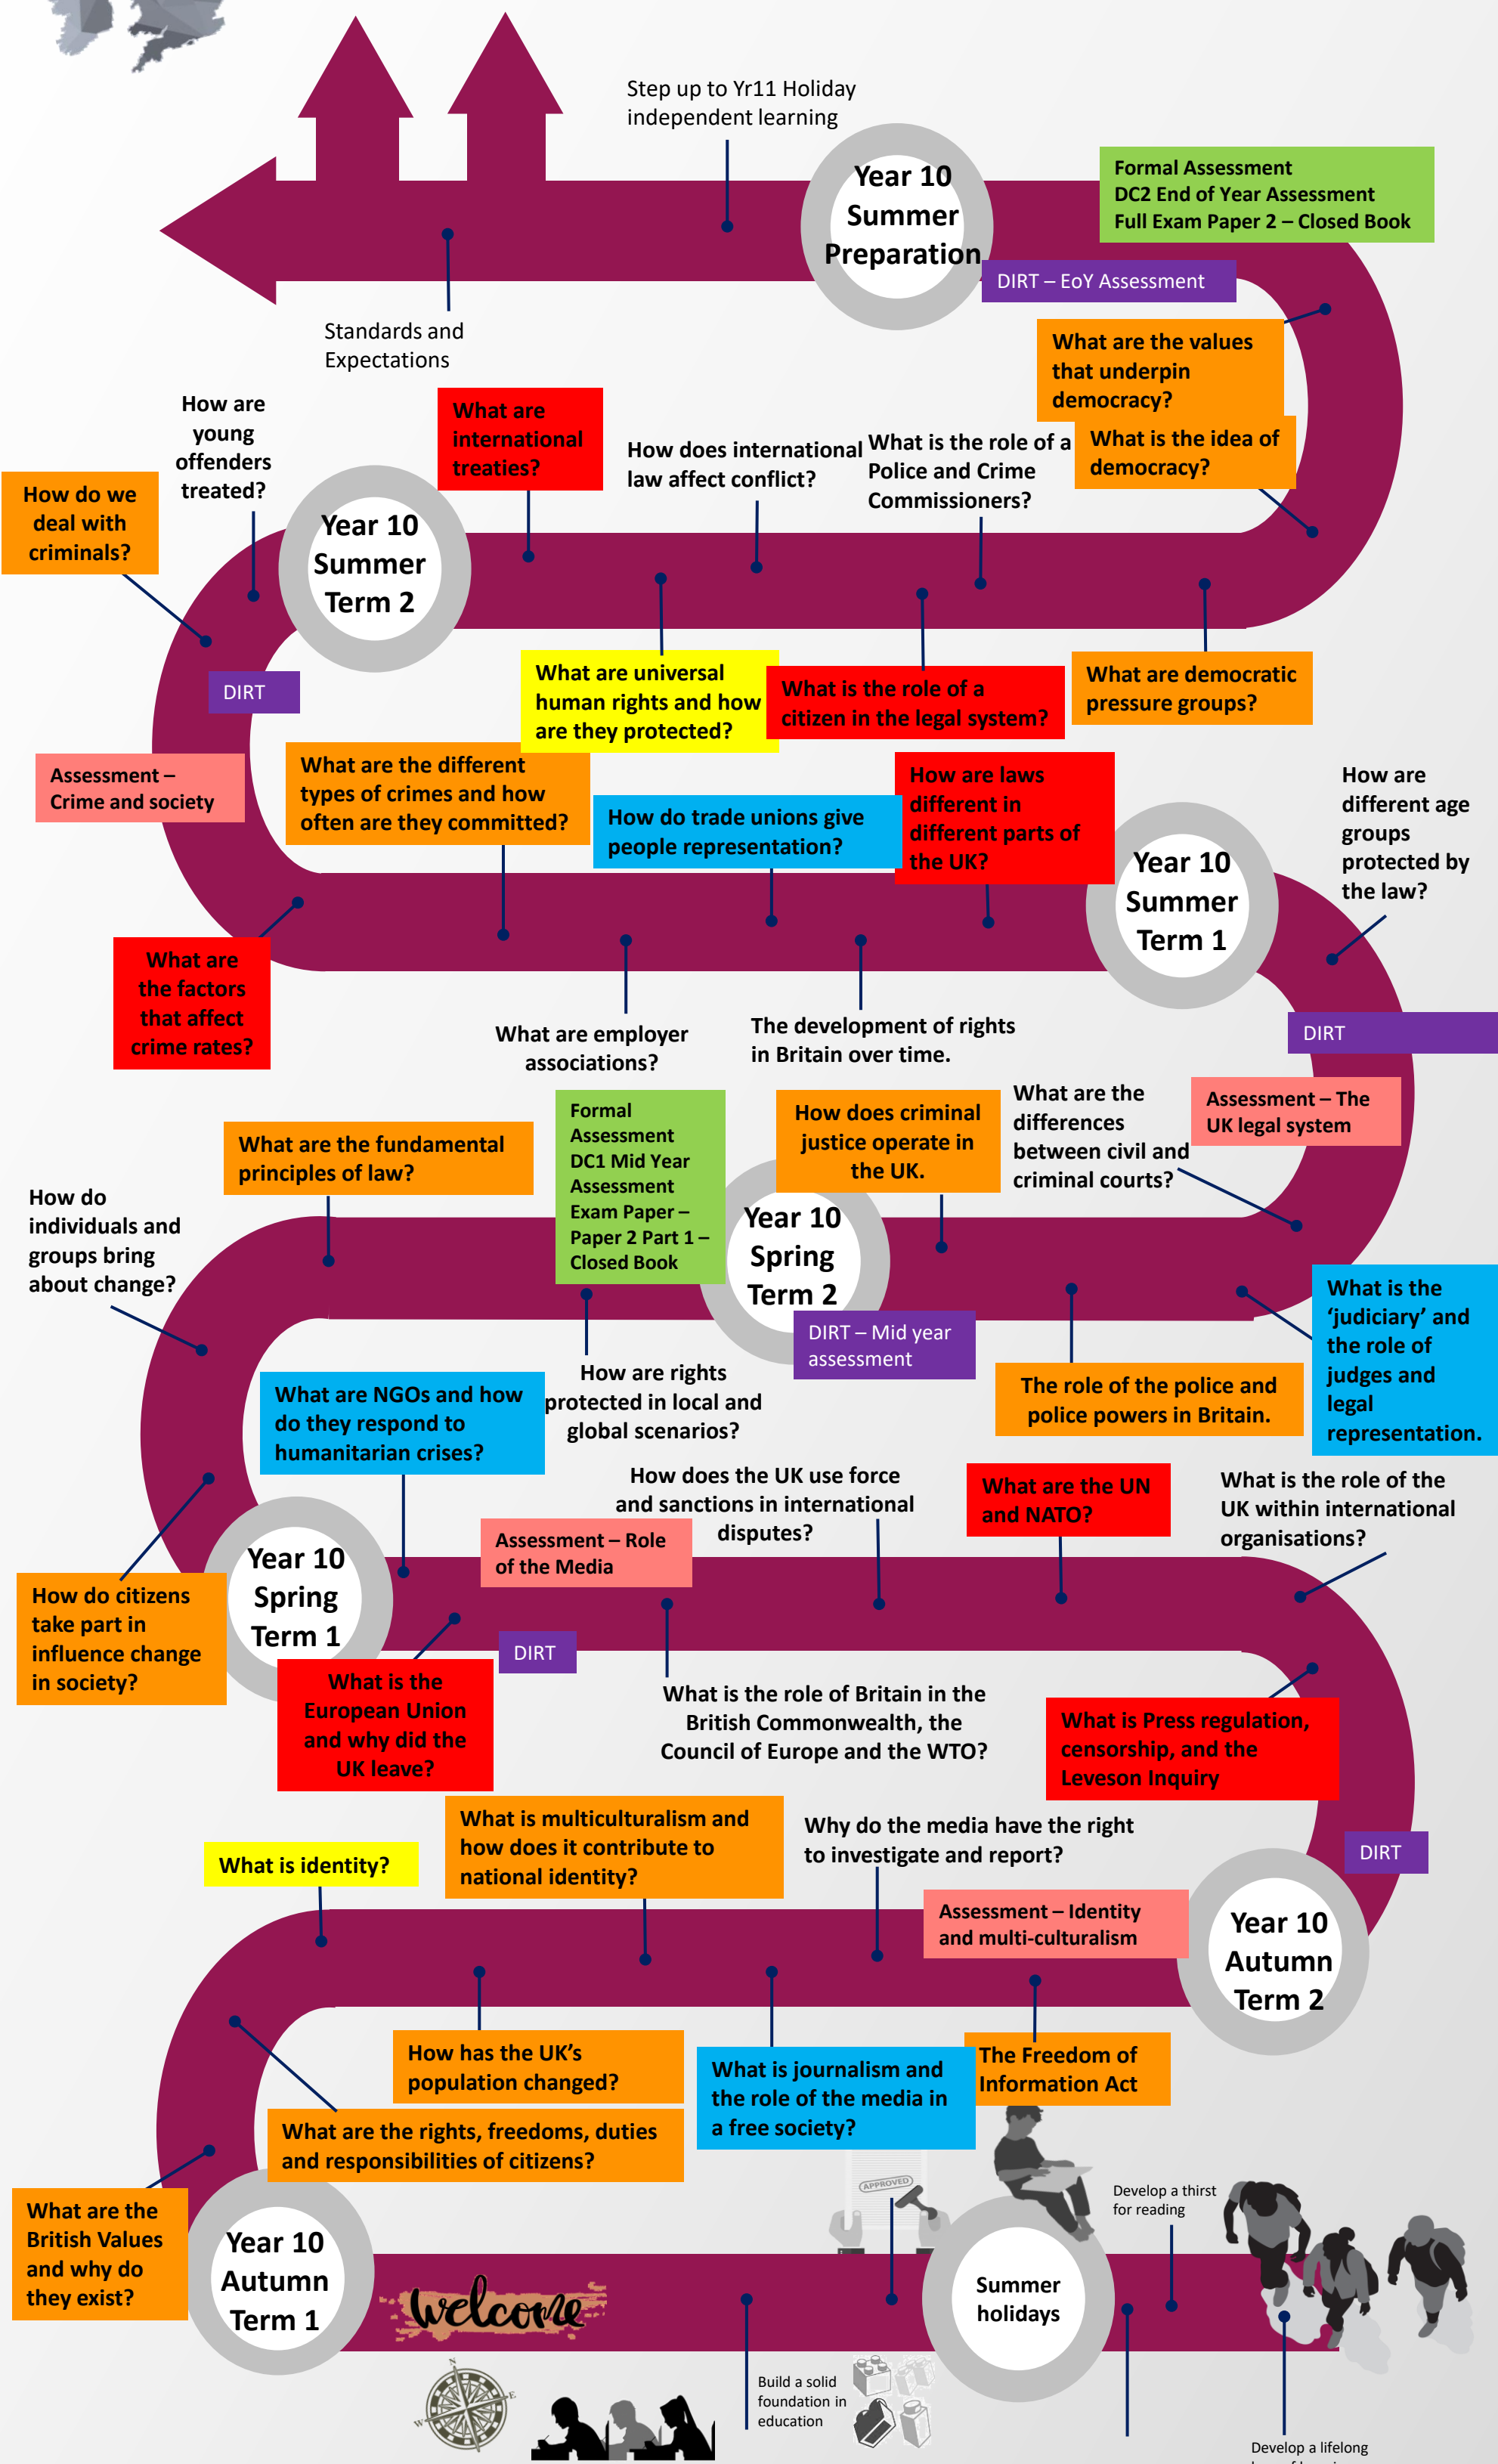

Year 10 Citizenship

THE JOURNEY OF LEARNING

- Closed-Book Assessment
- DIRT
- Mid or End of Year Assessment
- PSHE Topics
- Careers-Related Topics
- British Values Topics
- Cultural Capital Topics