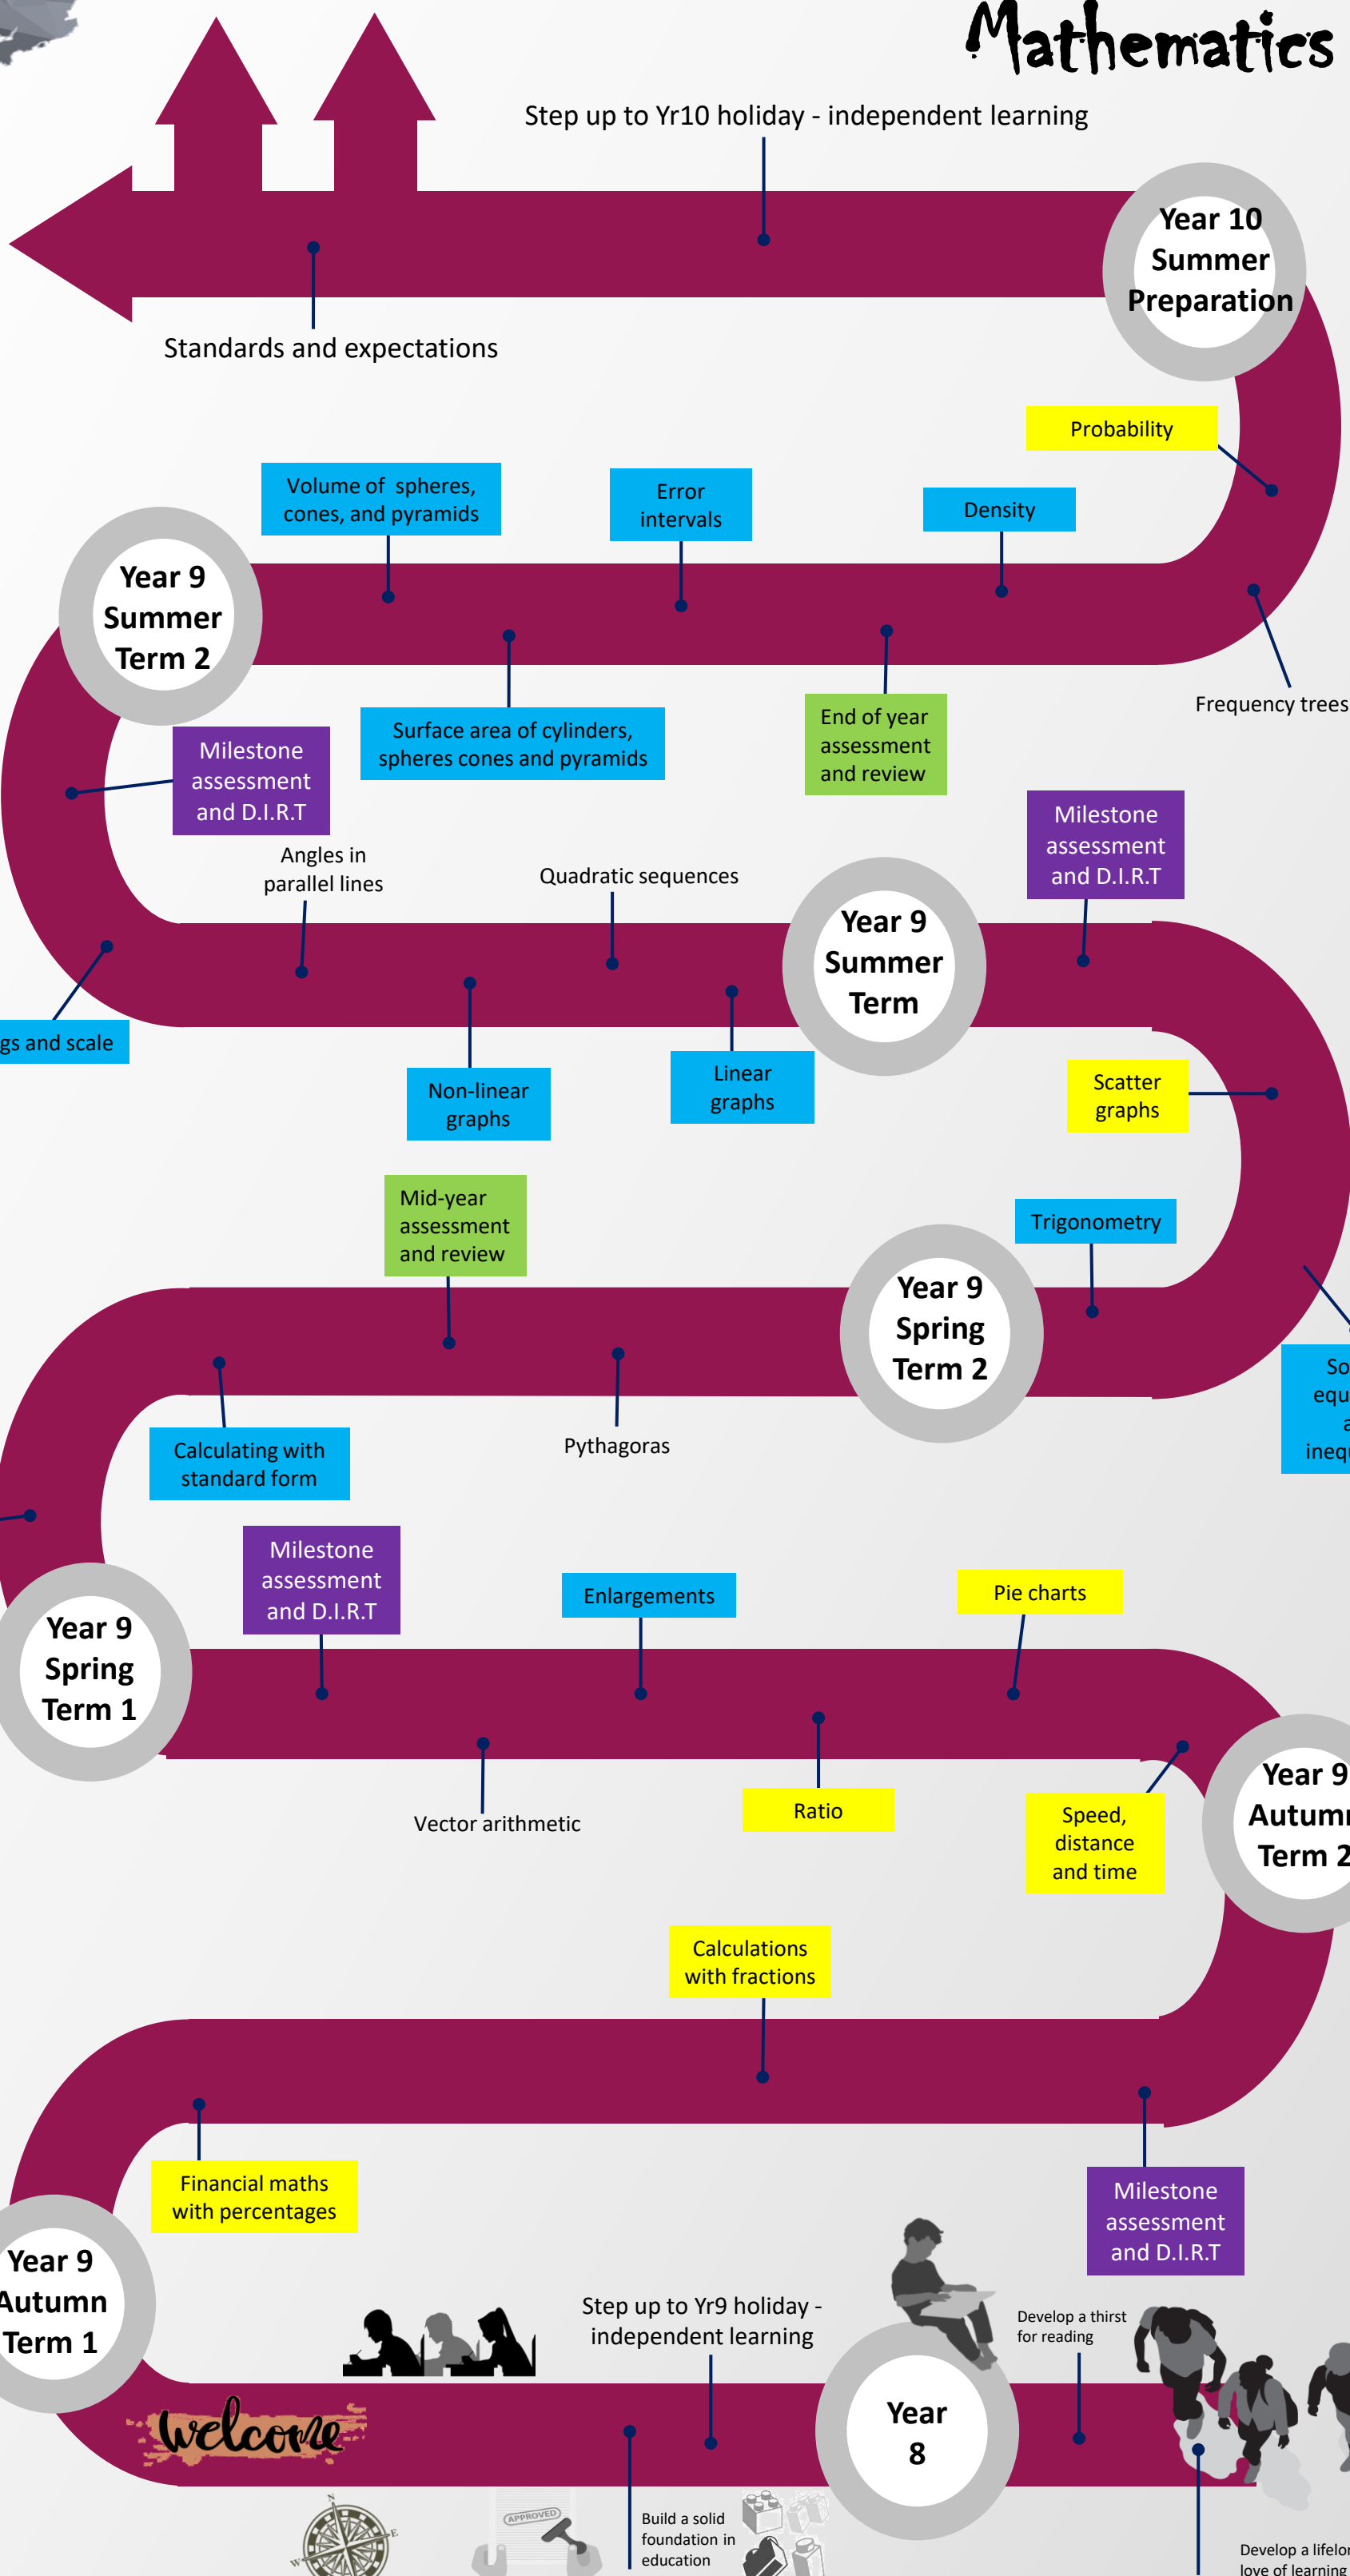

# THE JOURNEY OF LEARNING

## Year 9

## Mathematics

Milestone Assessment  
Extended Write and DIRT – Dedicated Improvement and Reflection Time

Summative Assessment & Review

PSHE & Citizenship Related Topics

Careers-Related Topics