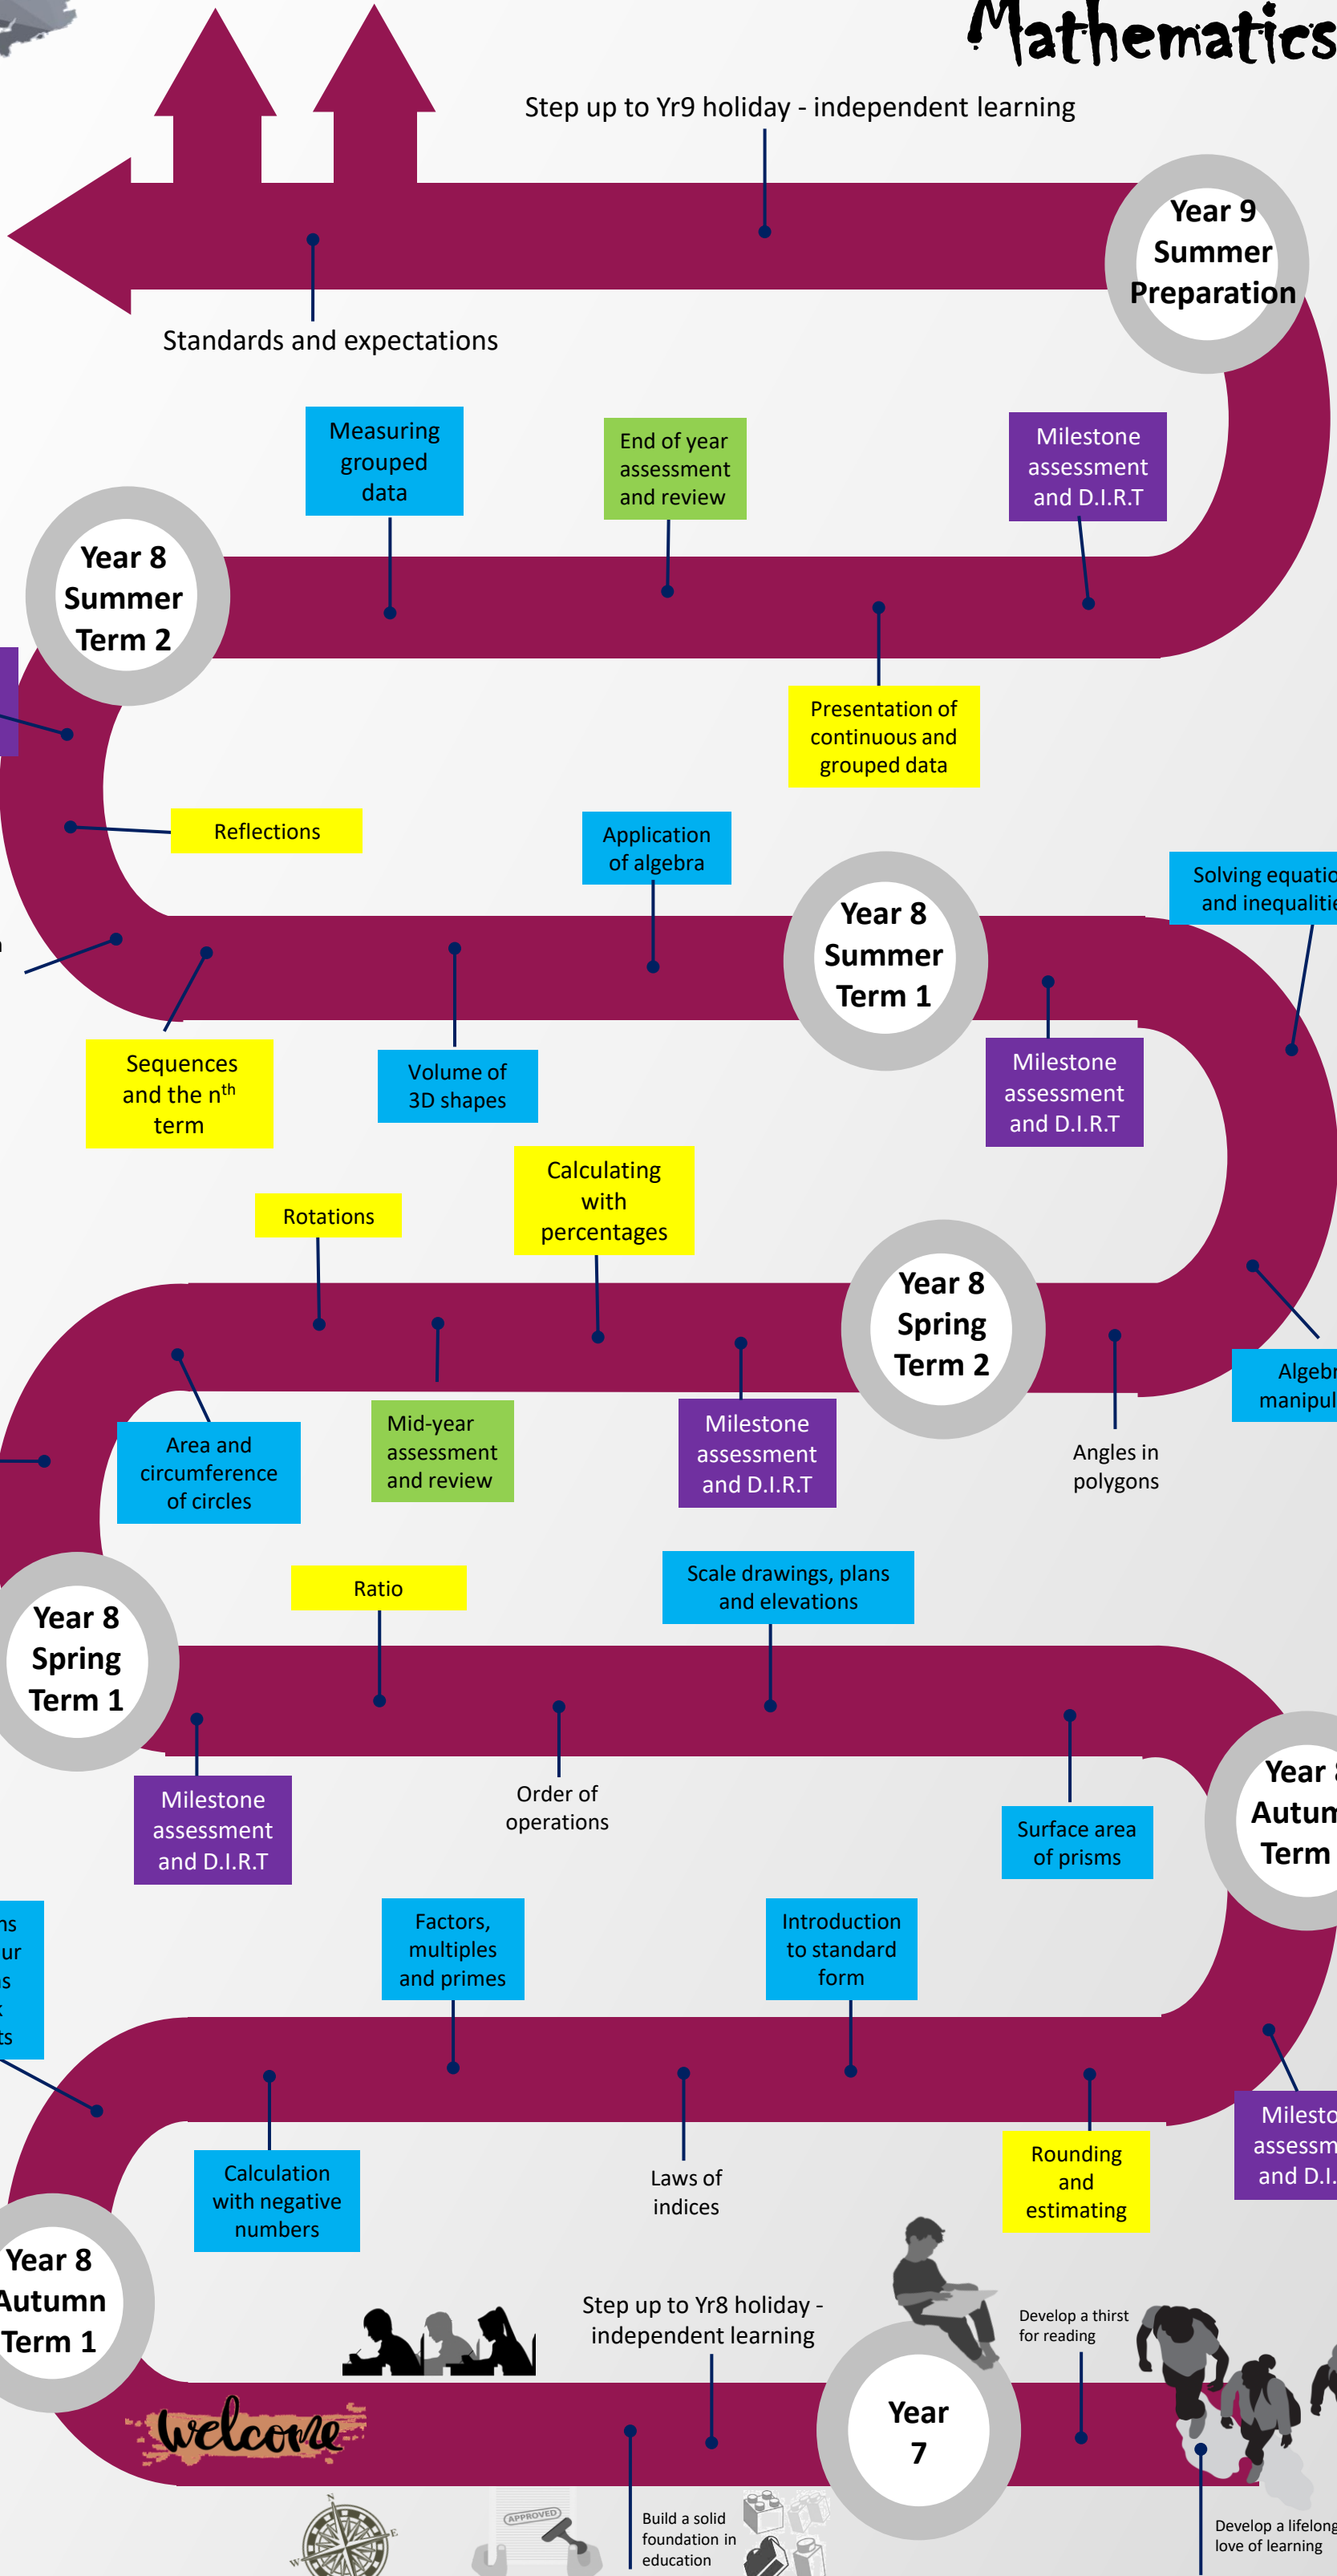

# THE JOURNEY OF LEARNING

## Mathematics

Milestone Assessment  
Extended Write and DIRT – Dedicated Improvement and Reflection Time

Summative Assessment & Review

PSHE & Citizenship Related Topics

Careers-Related Topics