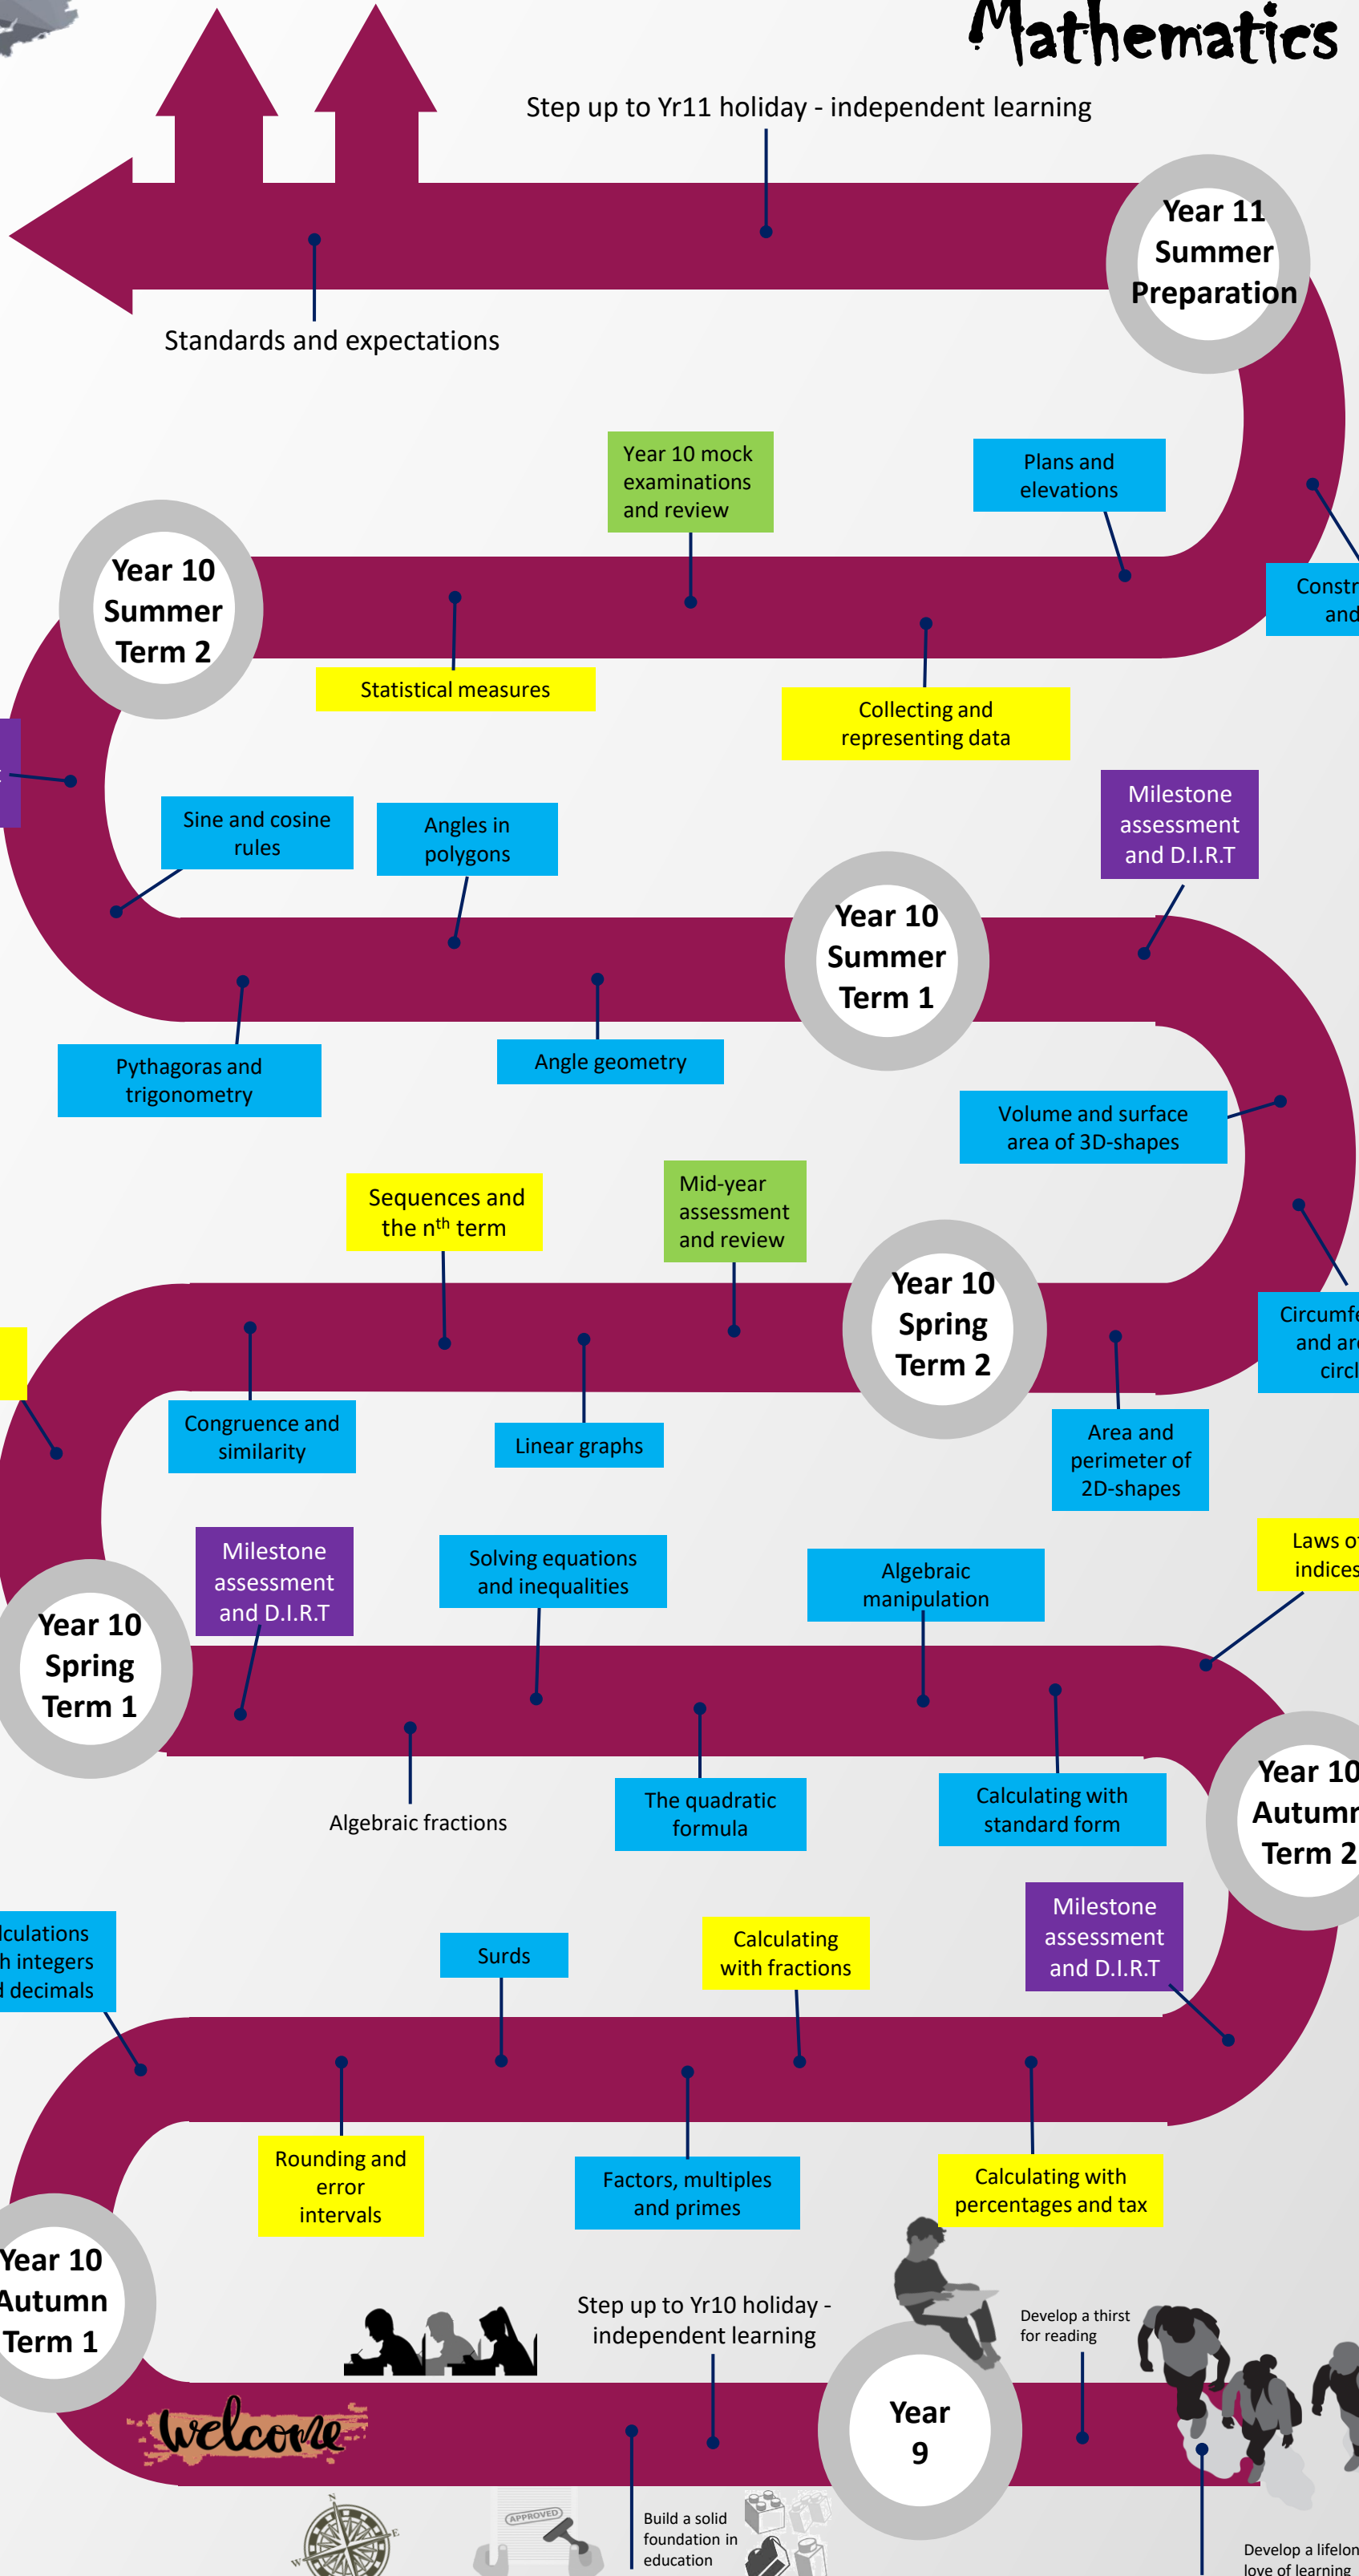

Year 10 Higher

THE JOURNEY OF LEARNING

Mathematics

Milestone Assessment
Extended Write and DIRT – Dedicated Improvement and Reflection Time

Summative Assessment & Review

PSHE & Citizenship Related Topics

Careers-Related Topics