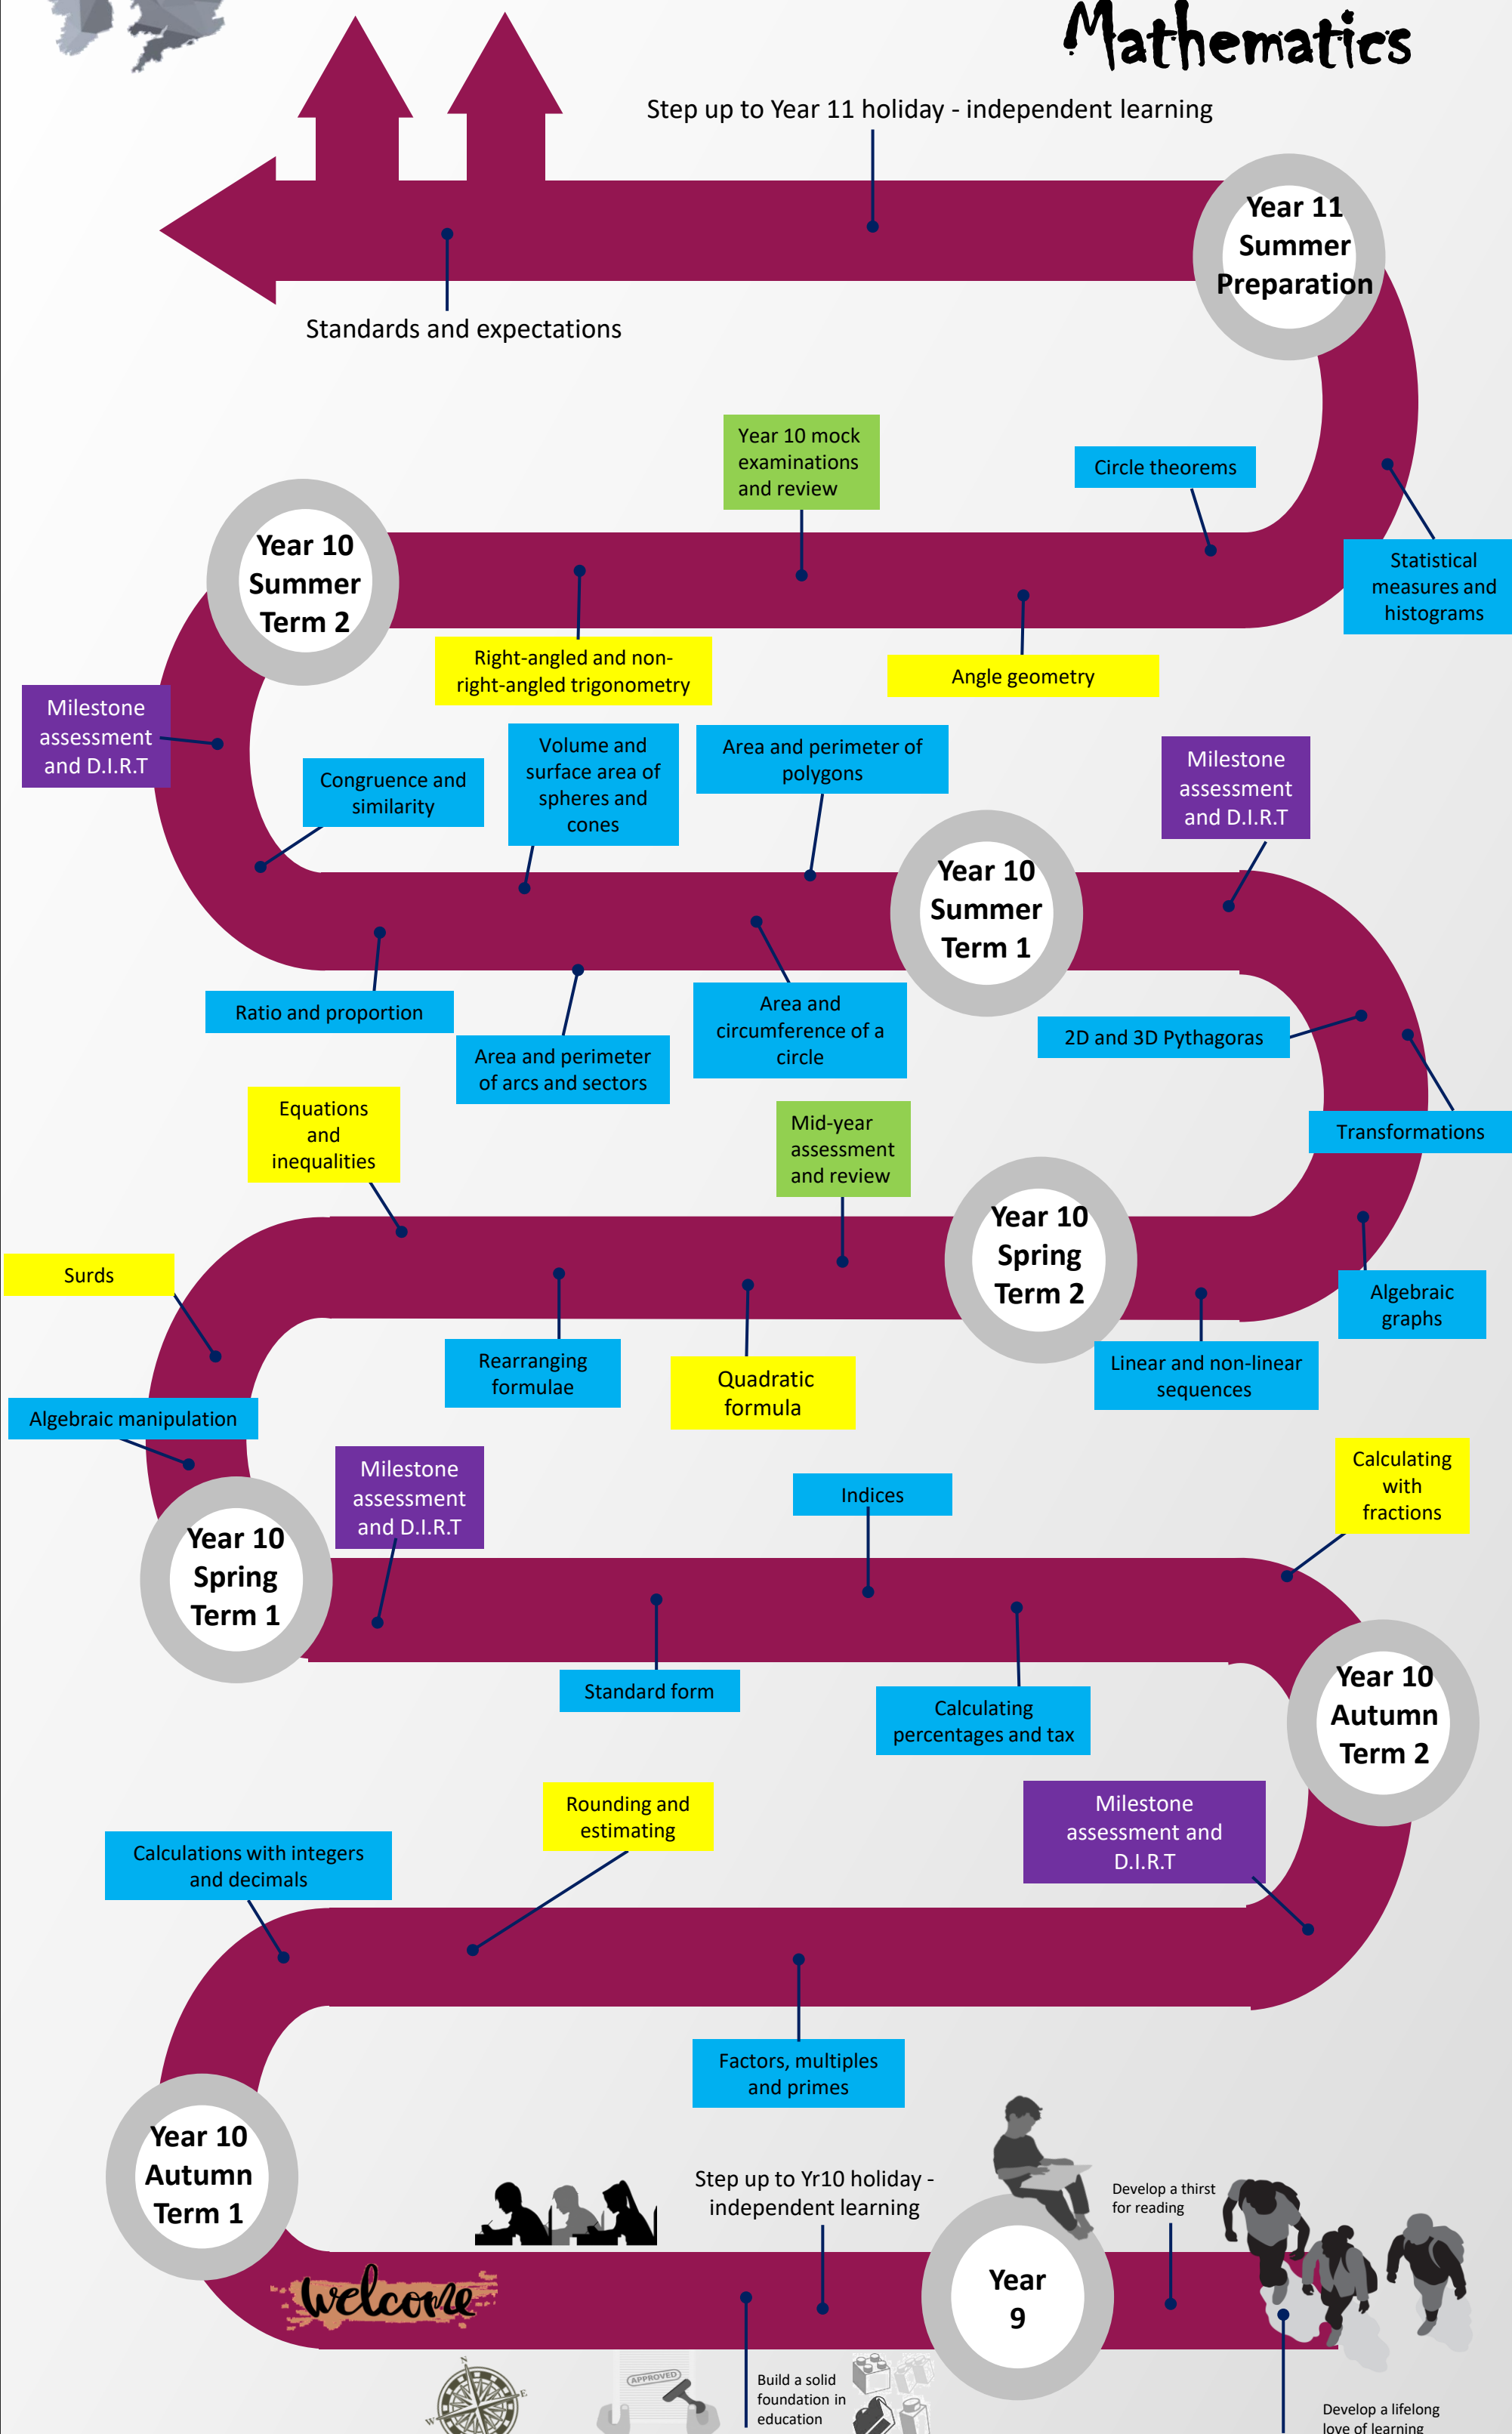

Year 10

THE JOURNEY OF LEARNING

Mathematics

Milestone Assessment
Extended Write and DIRT – Dedicated Improvement and Reflection Time

Summative Assessment & Review

PSHE & Citizenship Related Topics

Careers-Related Topics