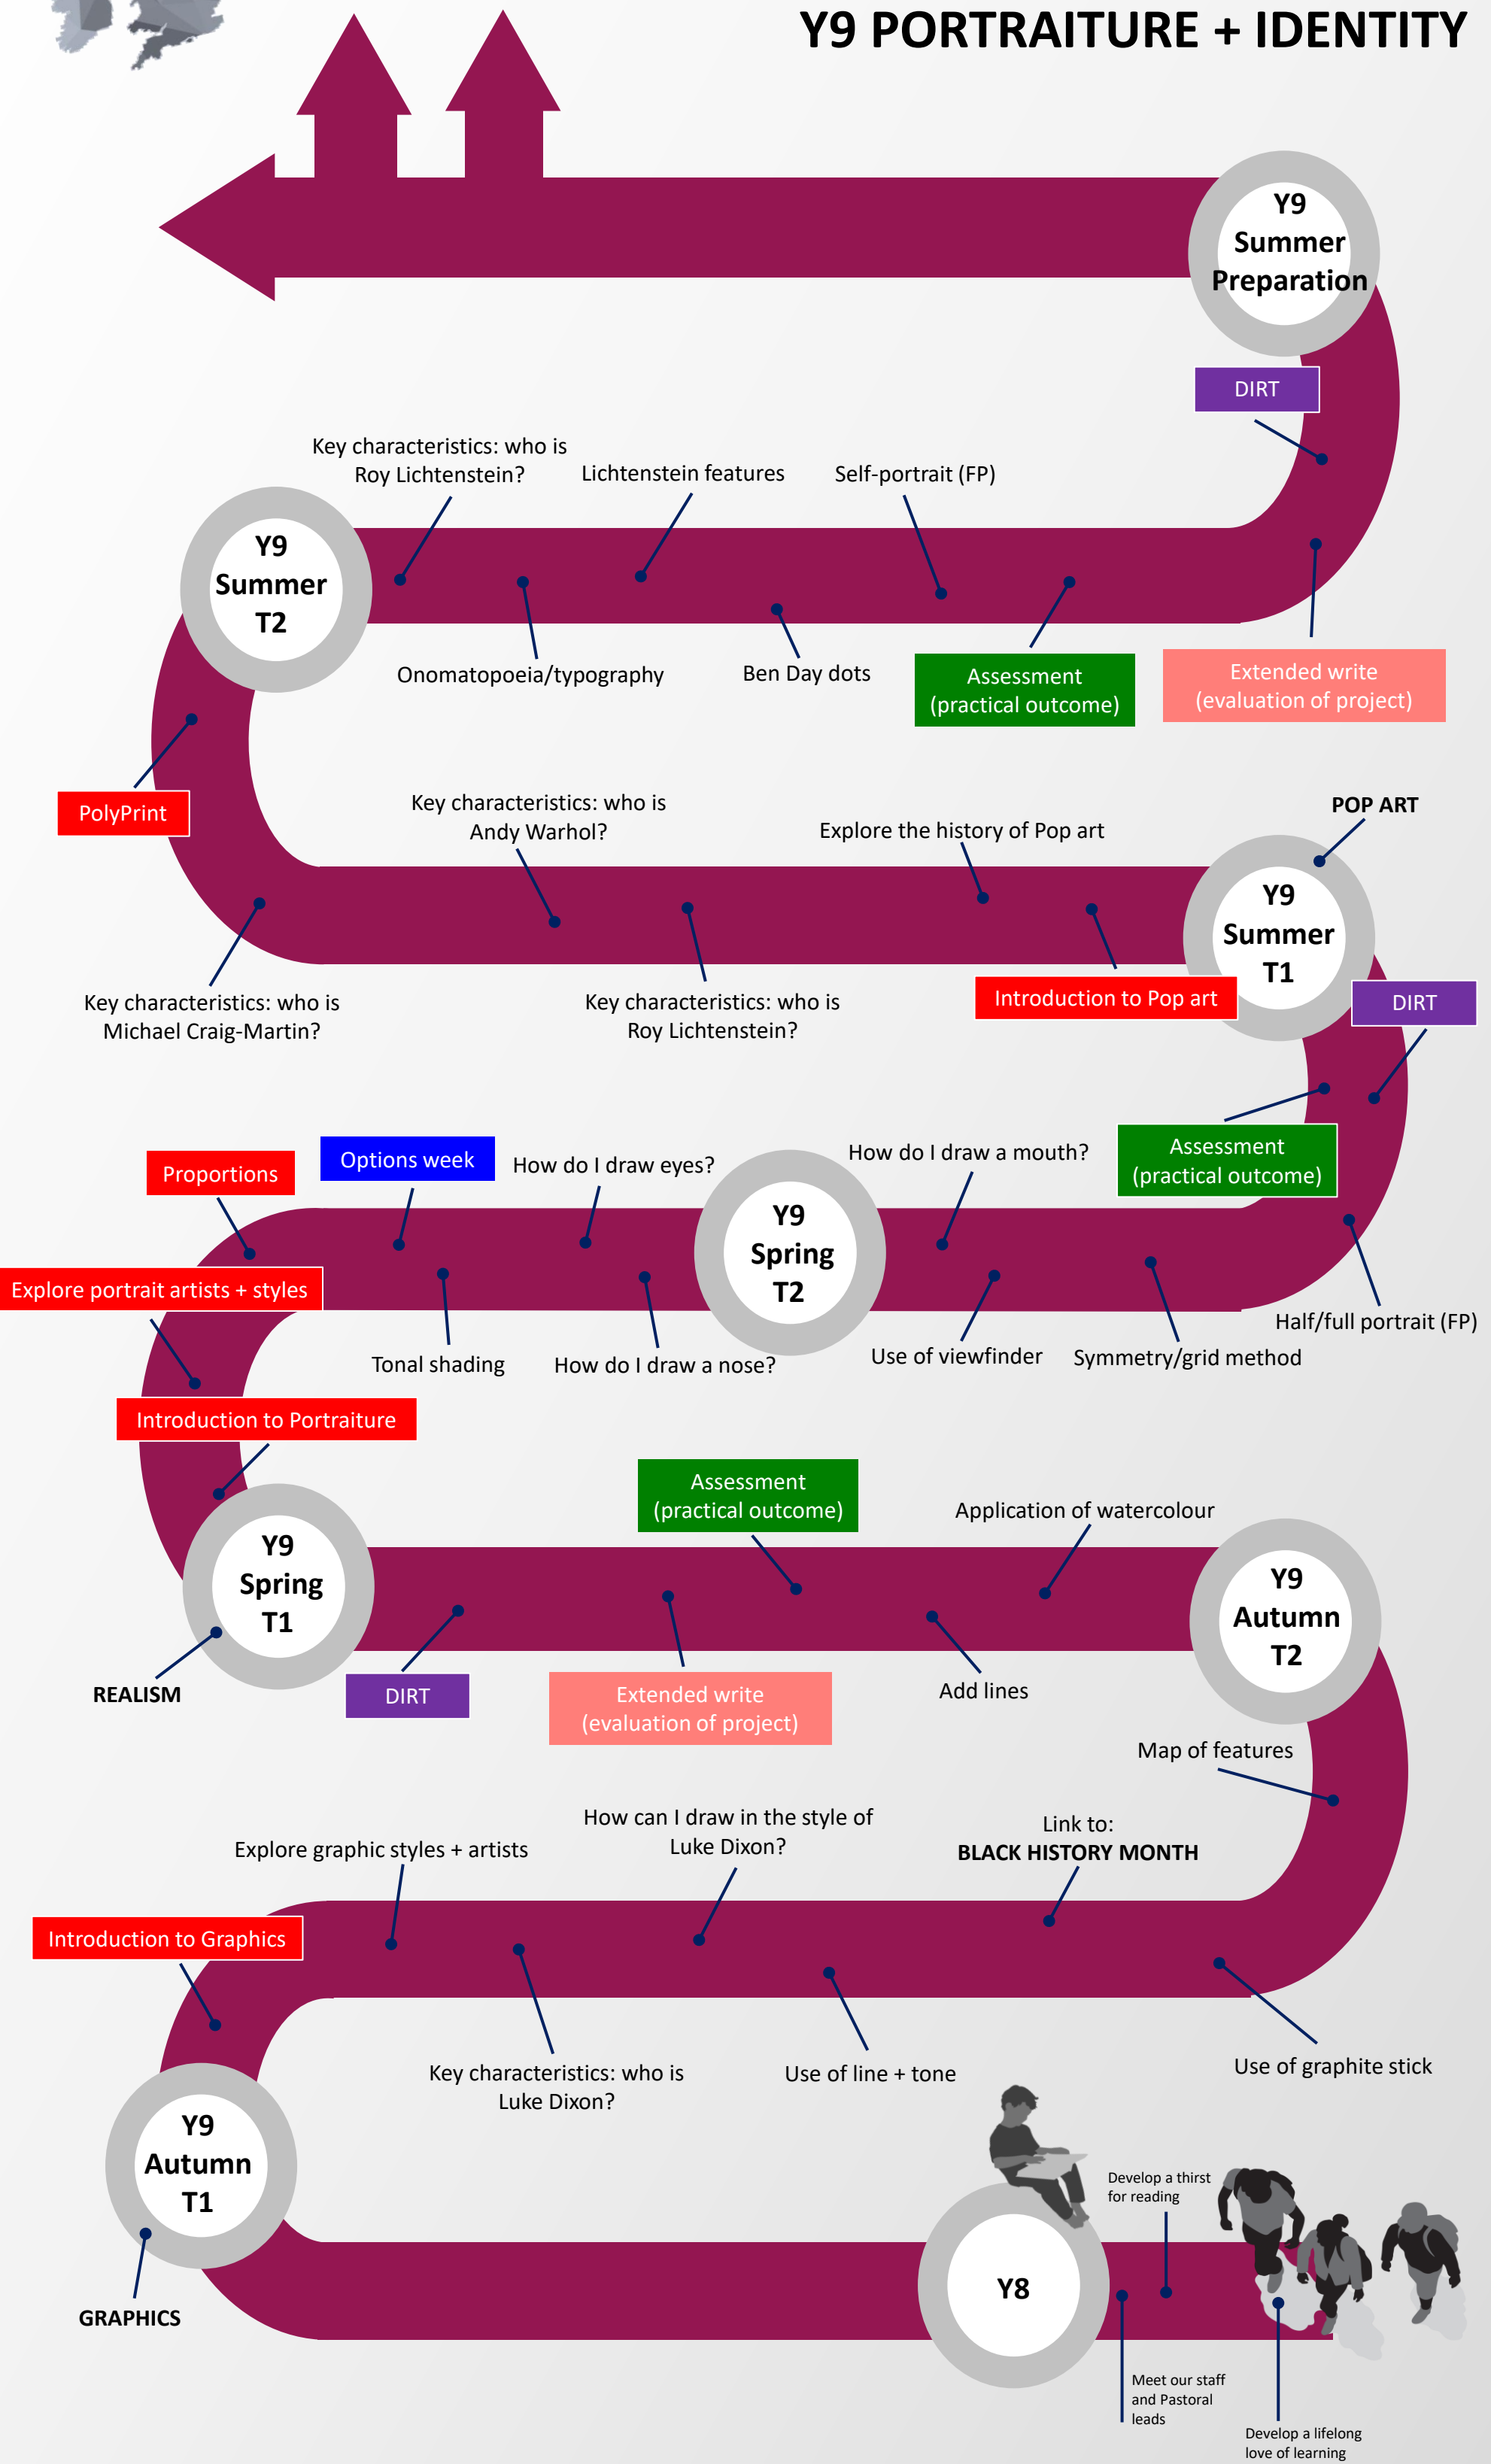

THE JOURNEY OF LEARNING

Y9 PORTRAITURE + IDENTITY

Key: -

- Careers
- Extended write
- DIRT
- Assessment
- New/key ideas
- PSHE