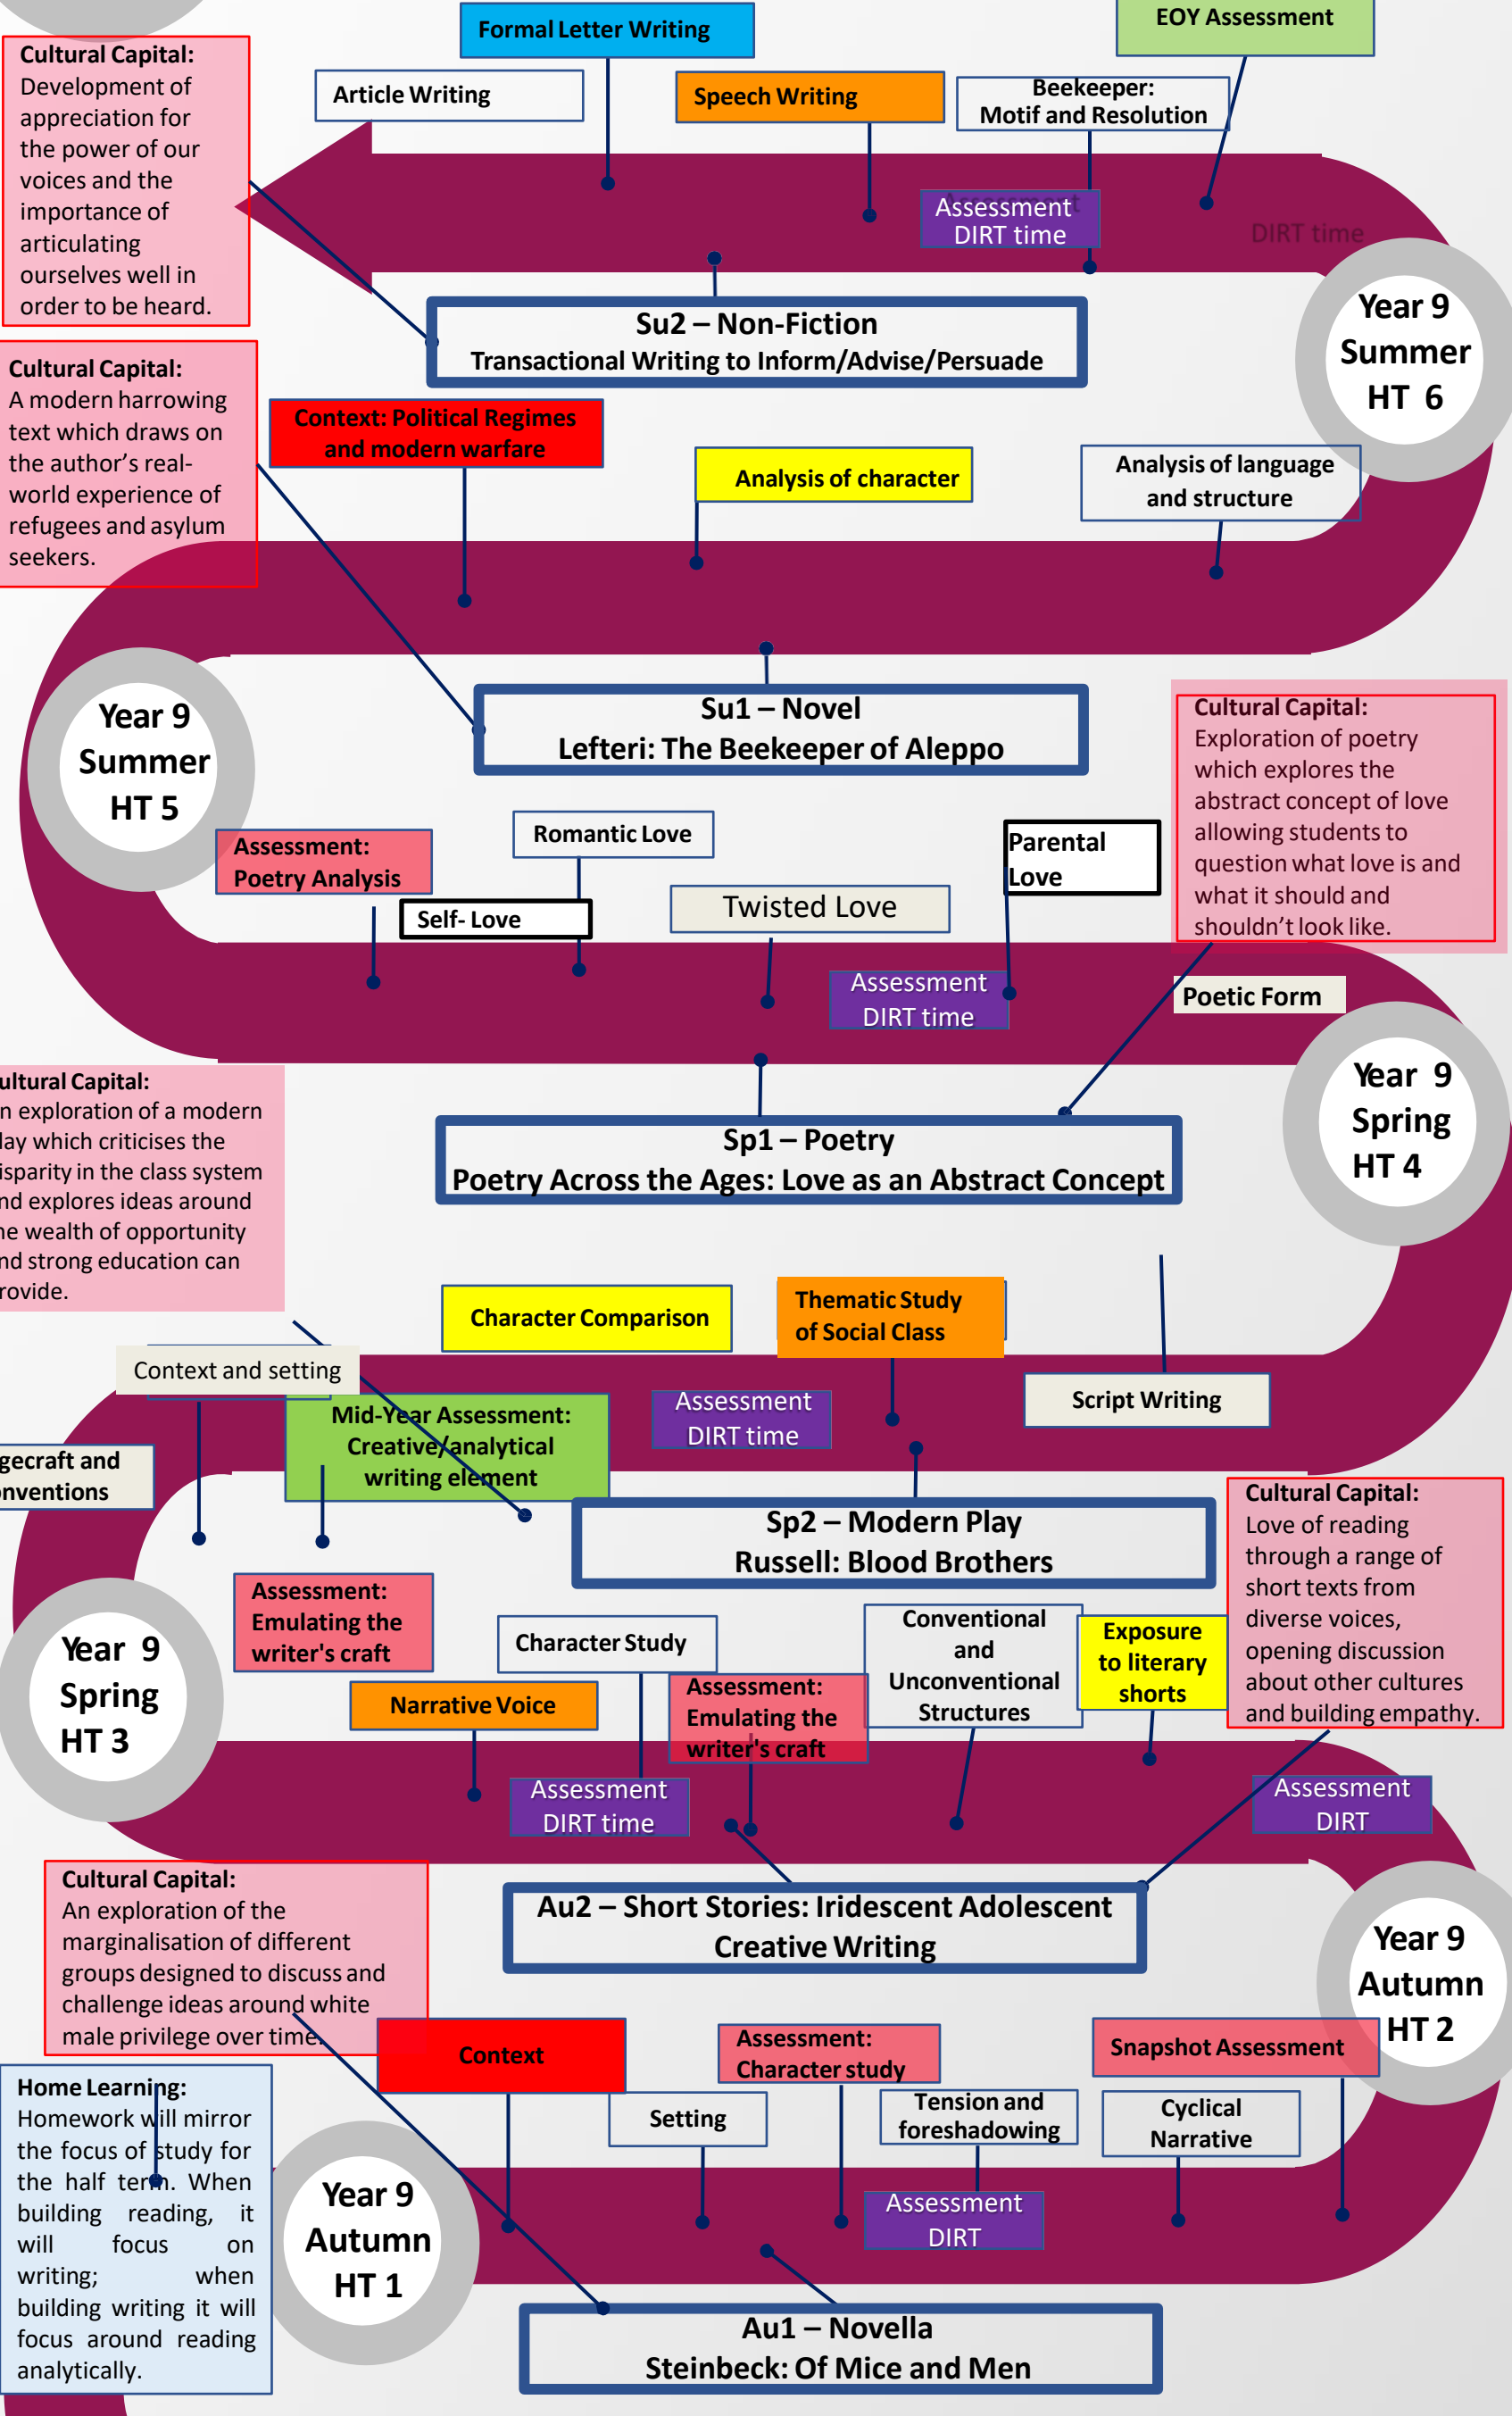

English Department Learning Journey

Year
9

Open Your Eyes Sharpen Your Lens

Closed-Book Assessment

DIRT

Mid or End of Year Assessment

PSHE Topics

Careers-Related Topics

British Values Topics

Cultural Capital Topics