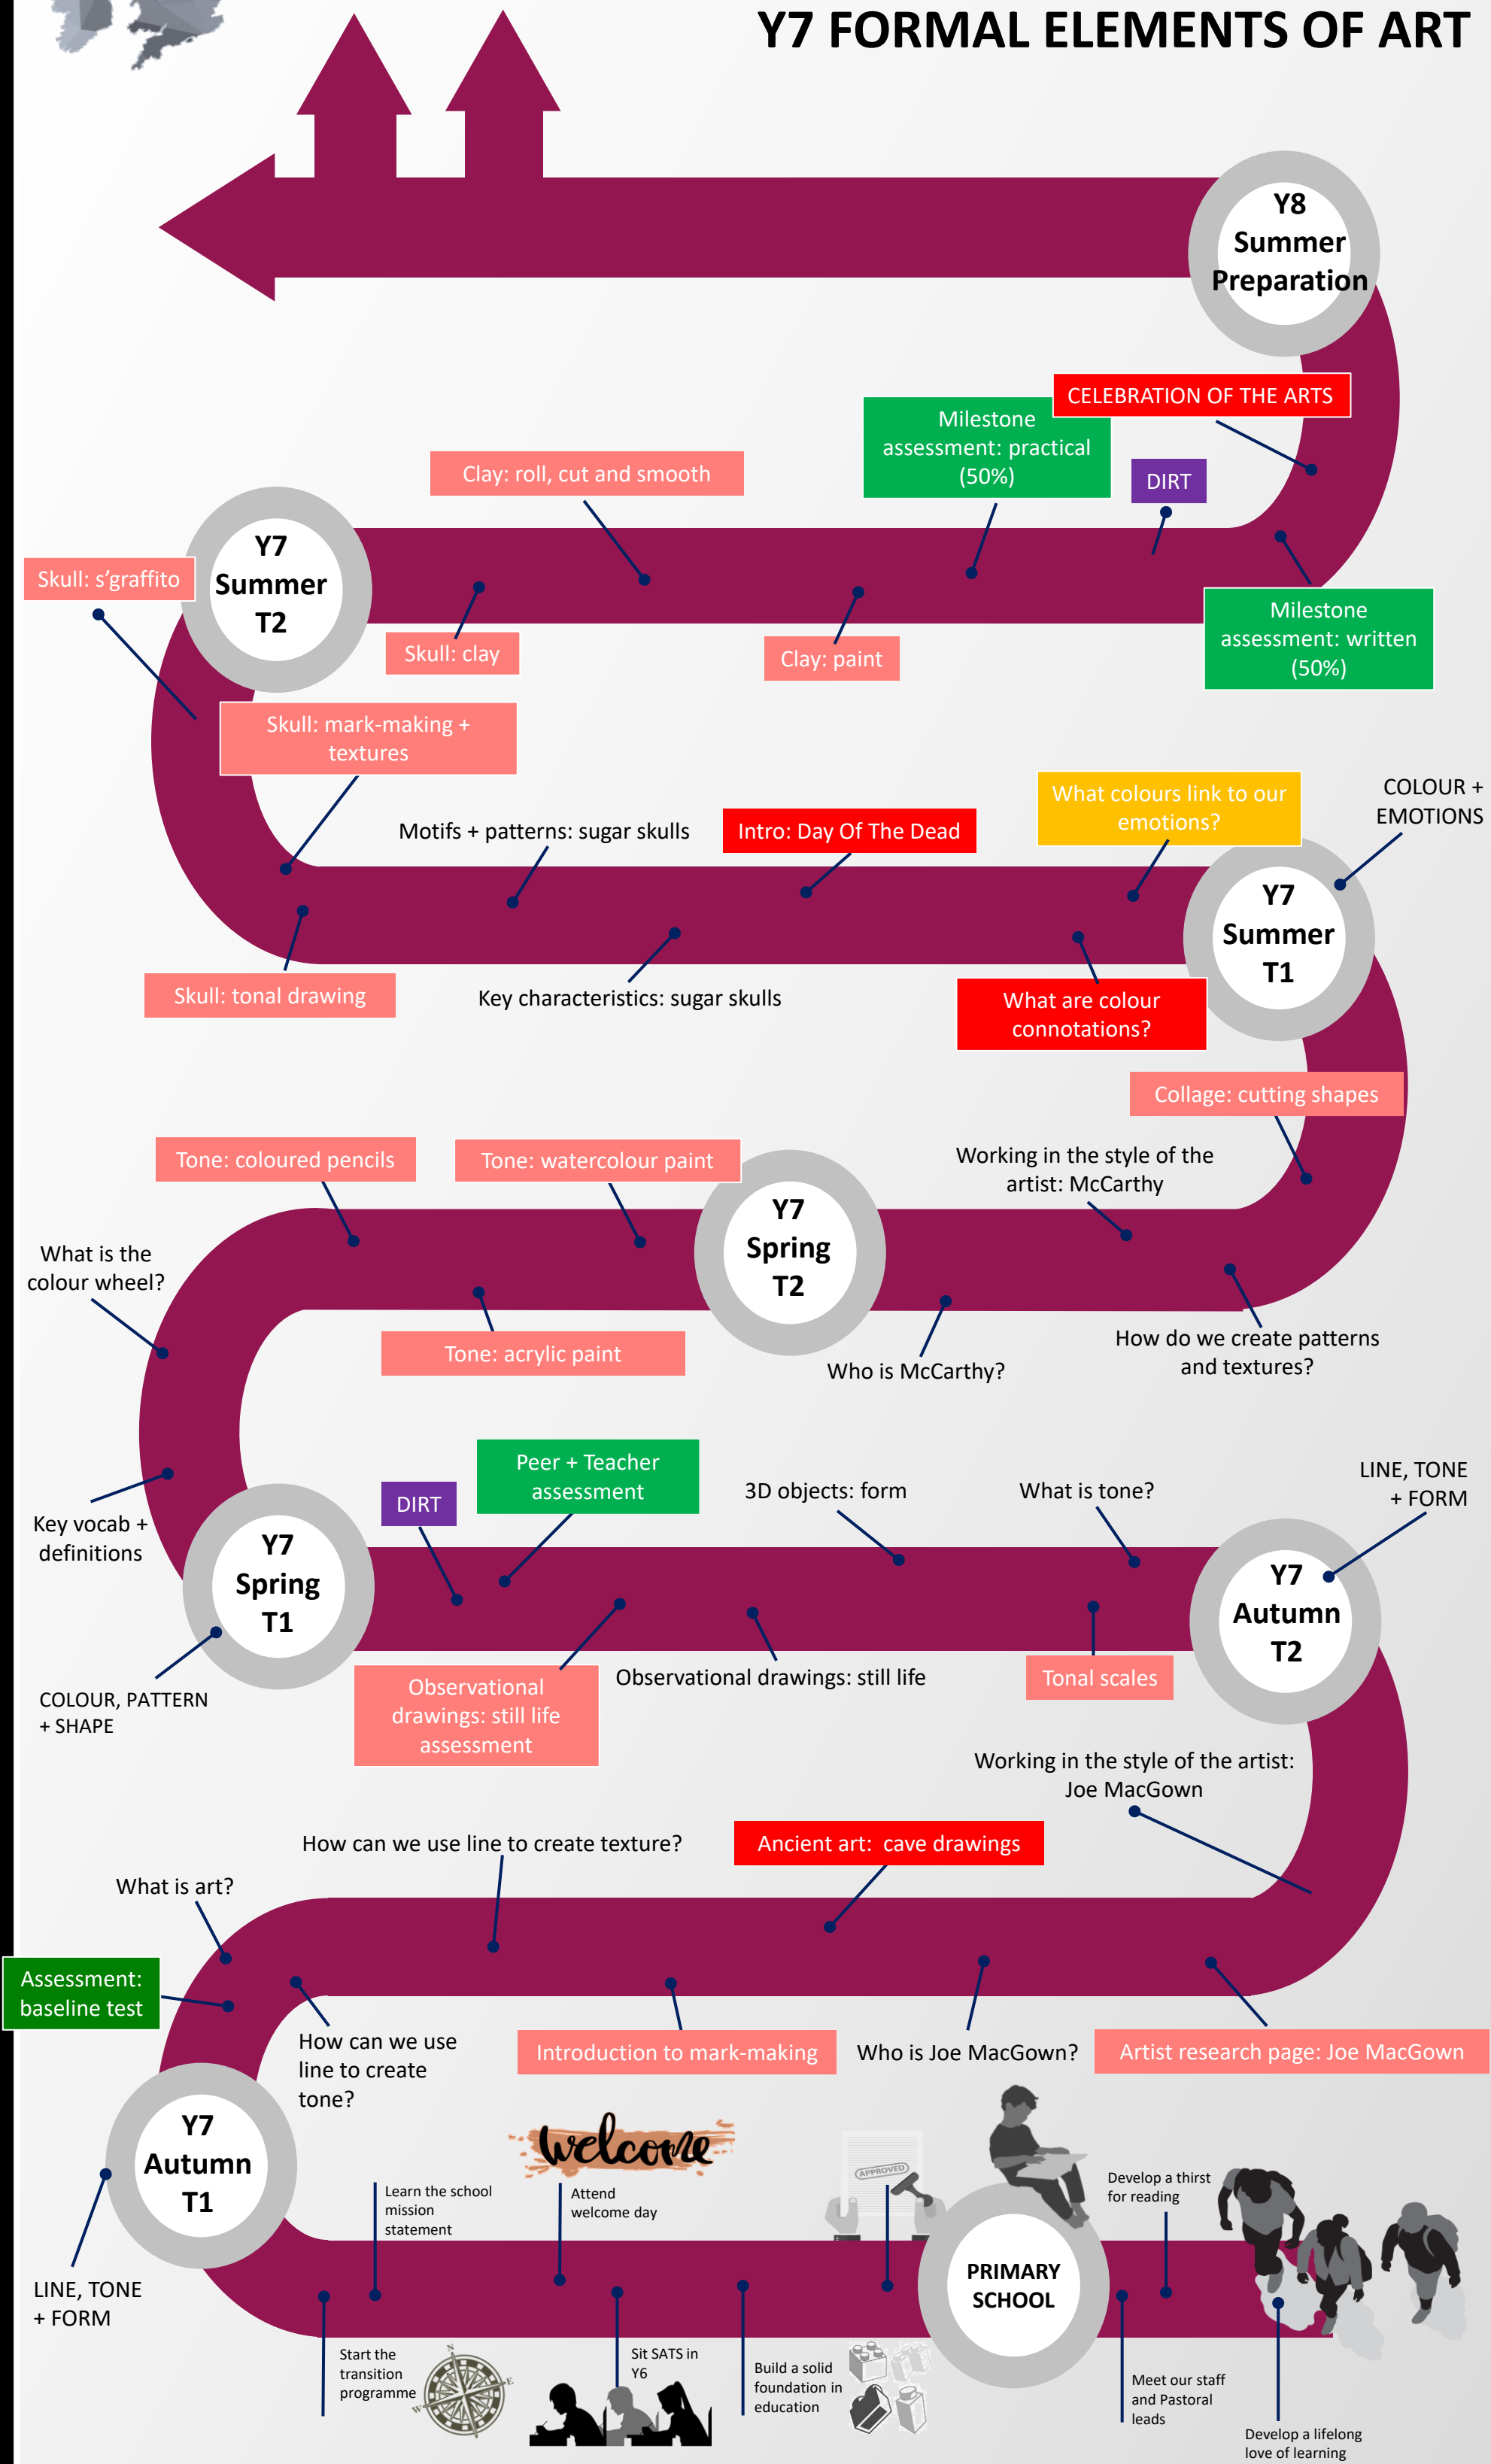

THE JOURNEY OF LEARNING

Y7 FORMAL ELEMENTS OF ART

Key: -

- Careers
- DIRT
- Assessment
- PSHE
- Knowledge and application
- Cultural Capital