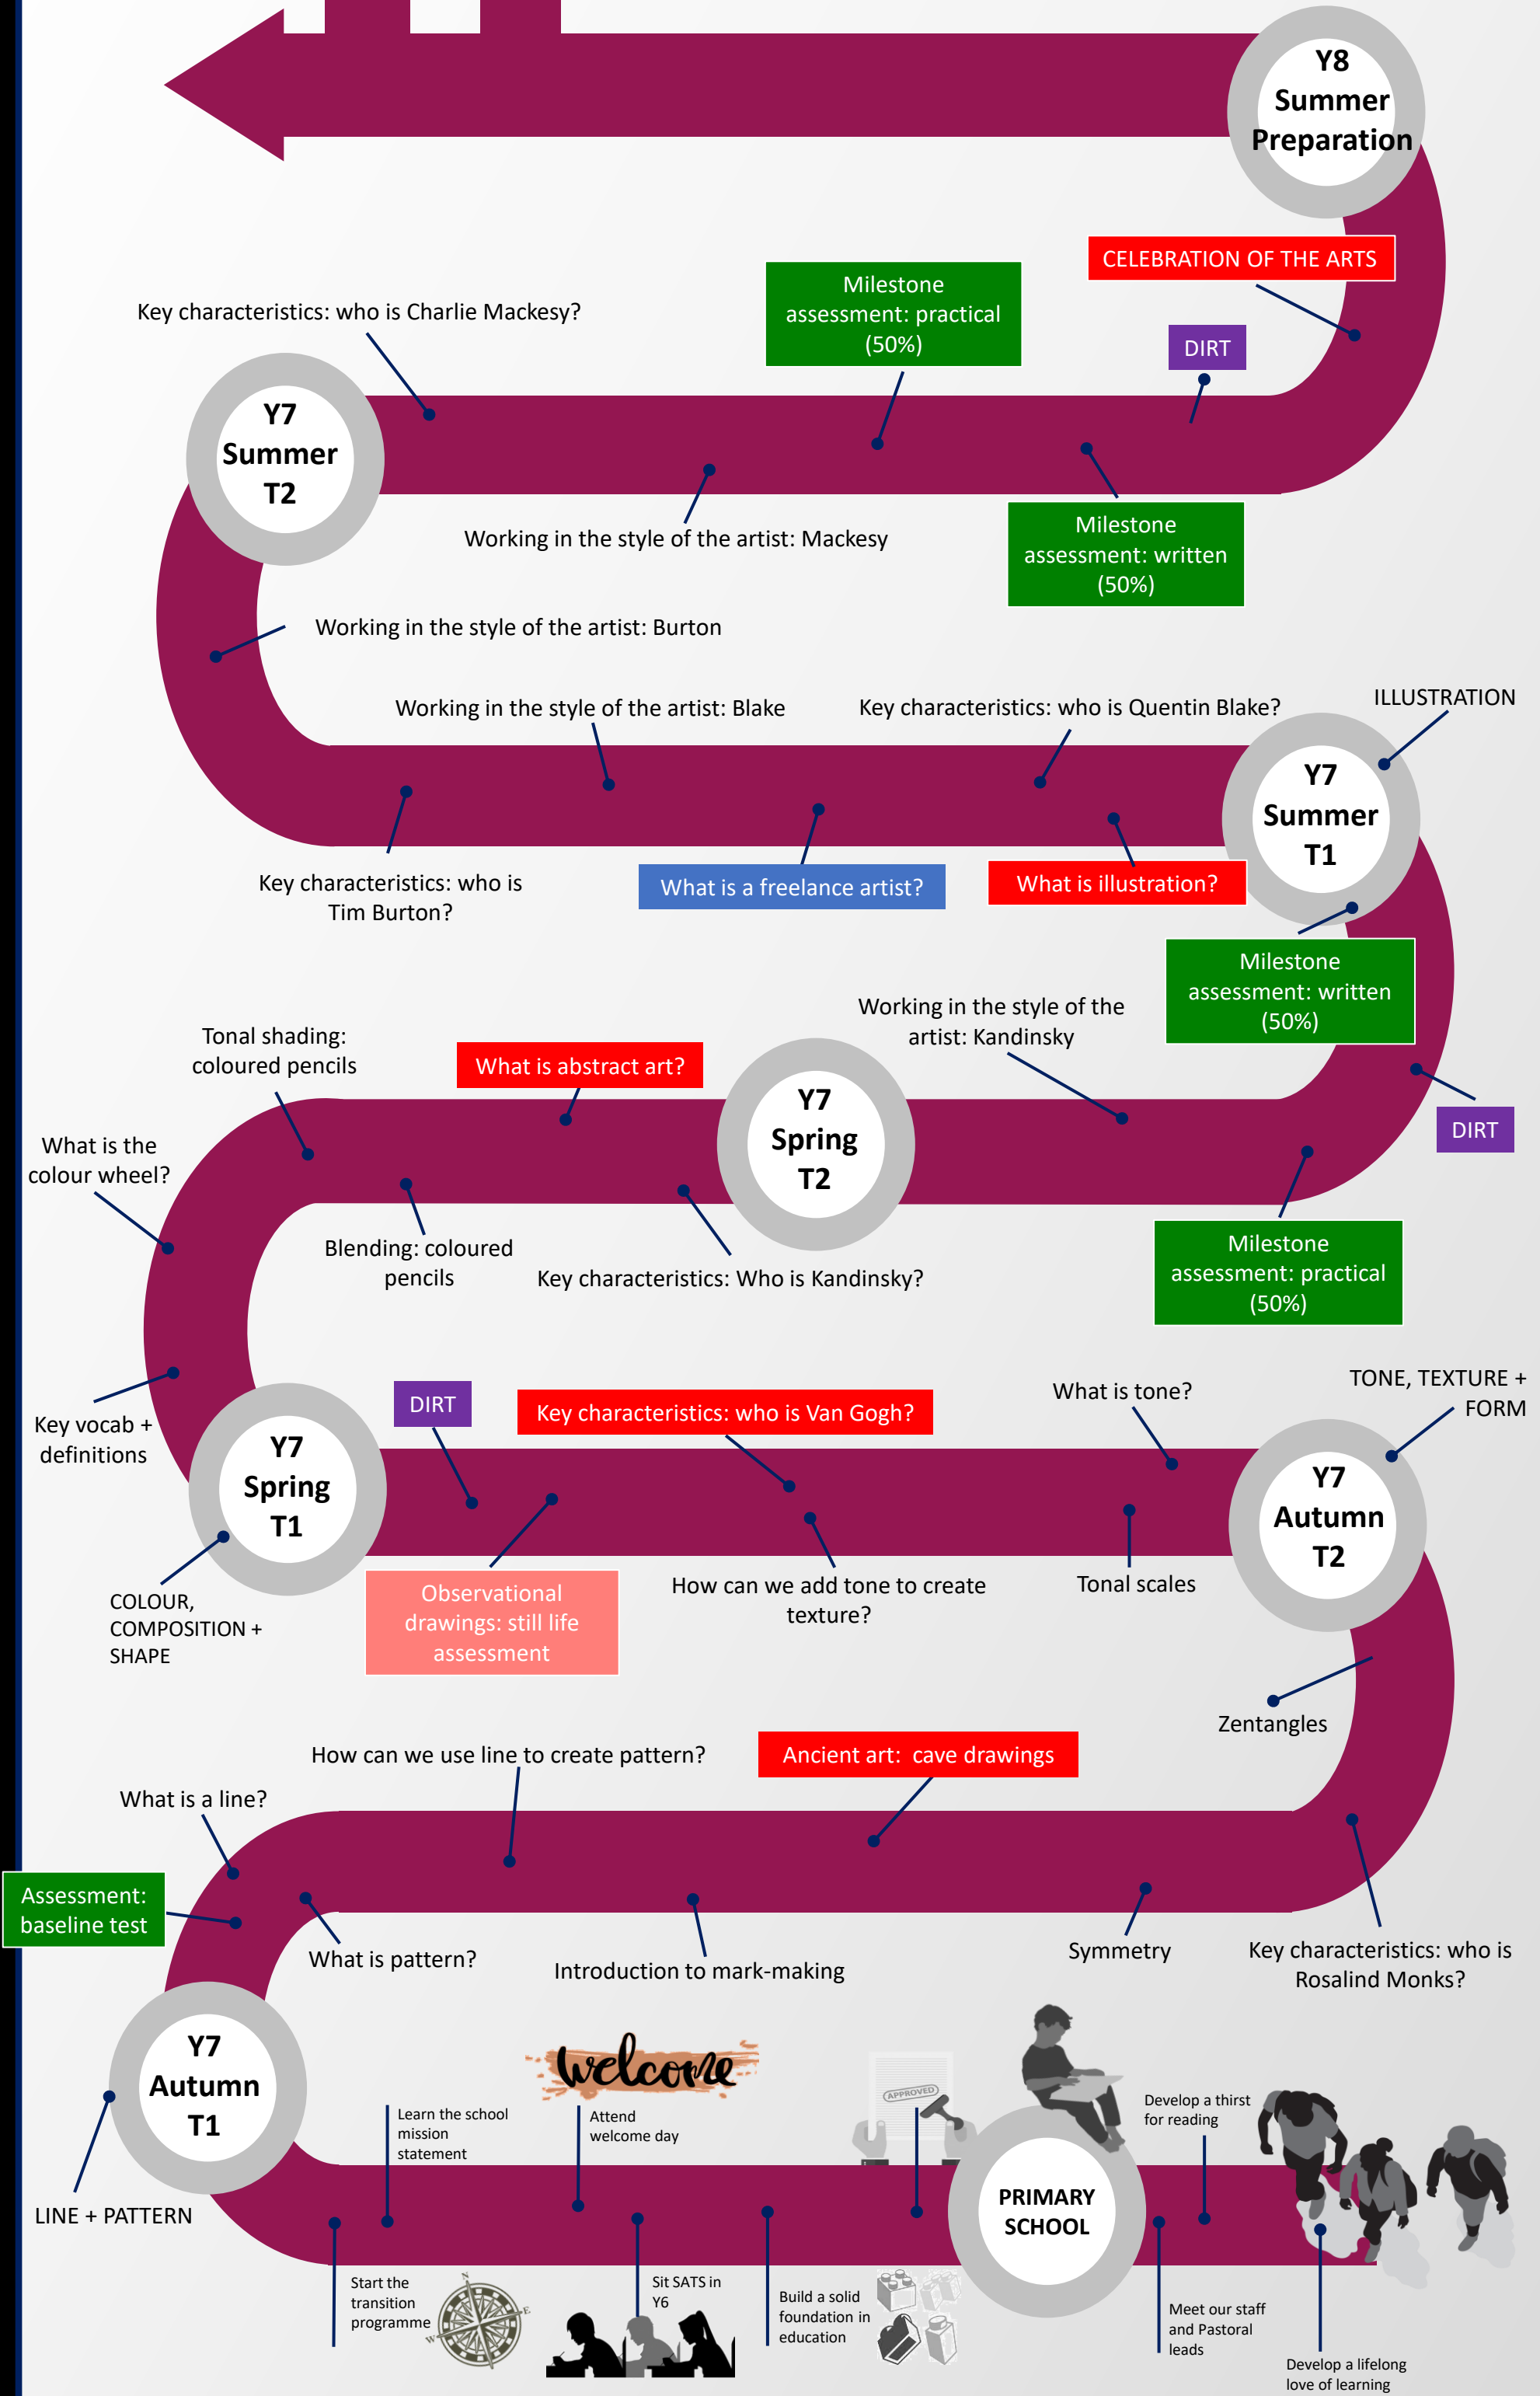

THE JOURNEY OF LEARNING

Y7 FORMAL ELEMENTS OF ART

Key: -

- Careers
- DIRT
- Assessment
- PSHE
- Knowledge and application
- Cultural Capital