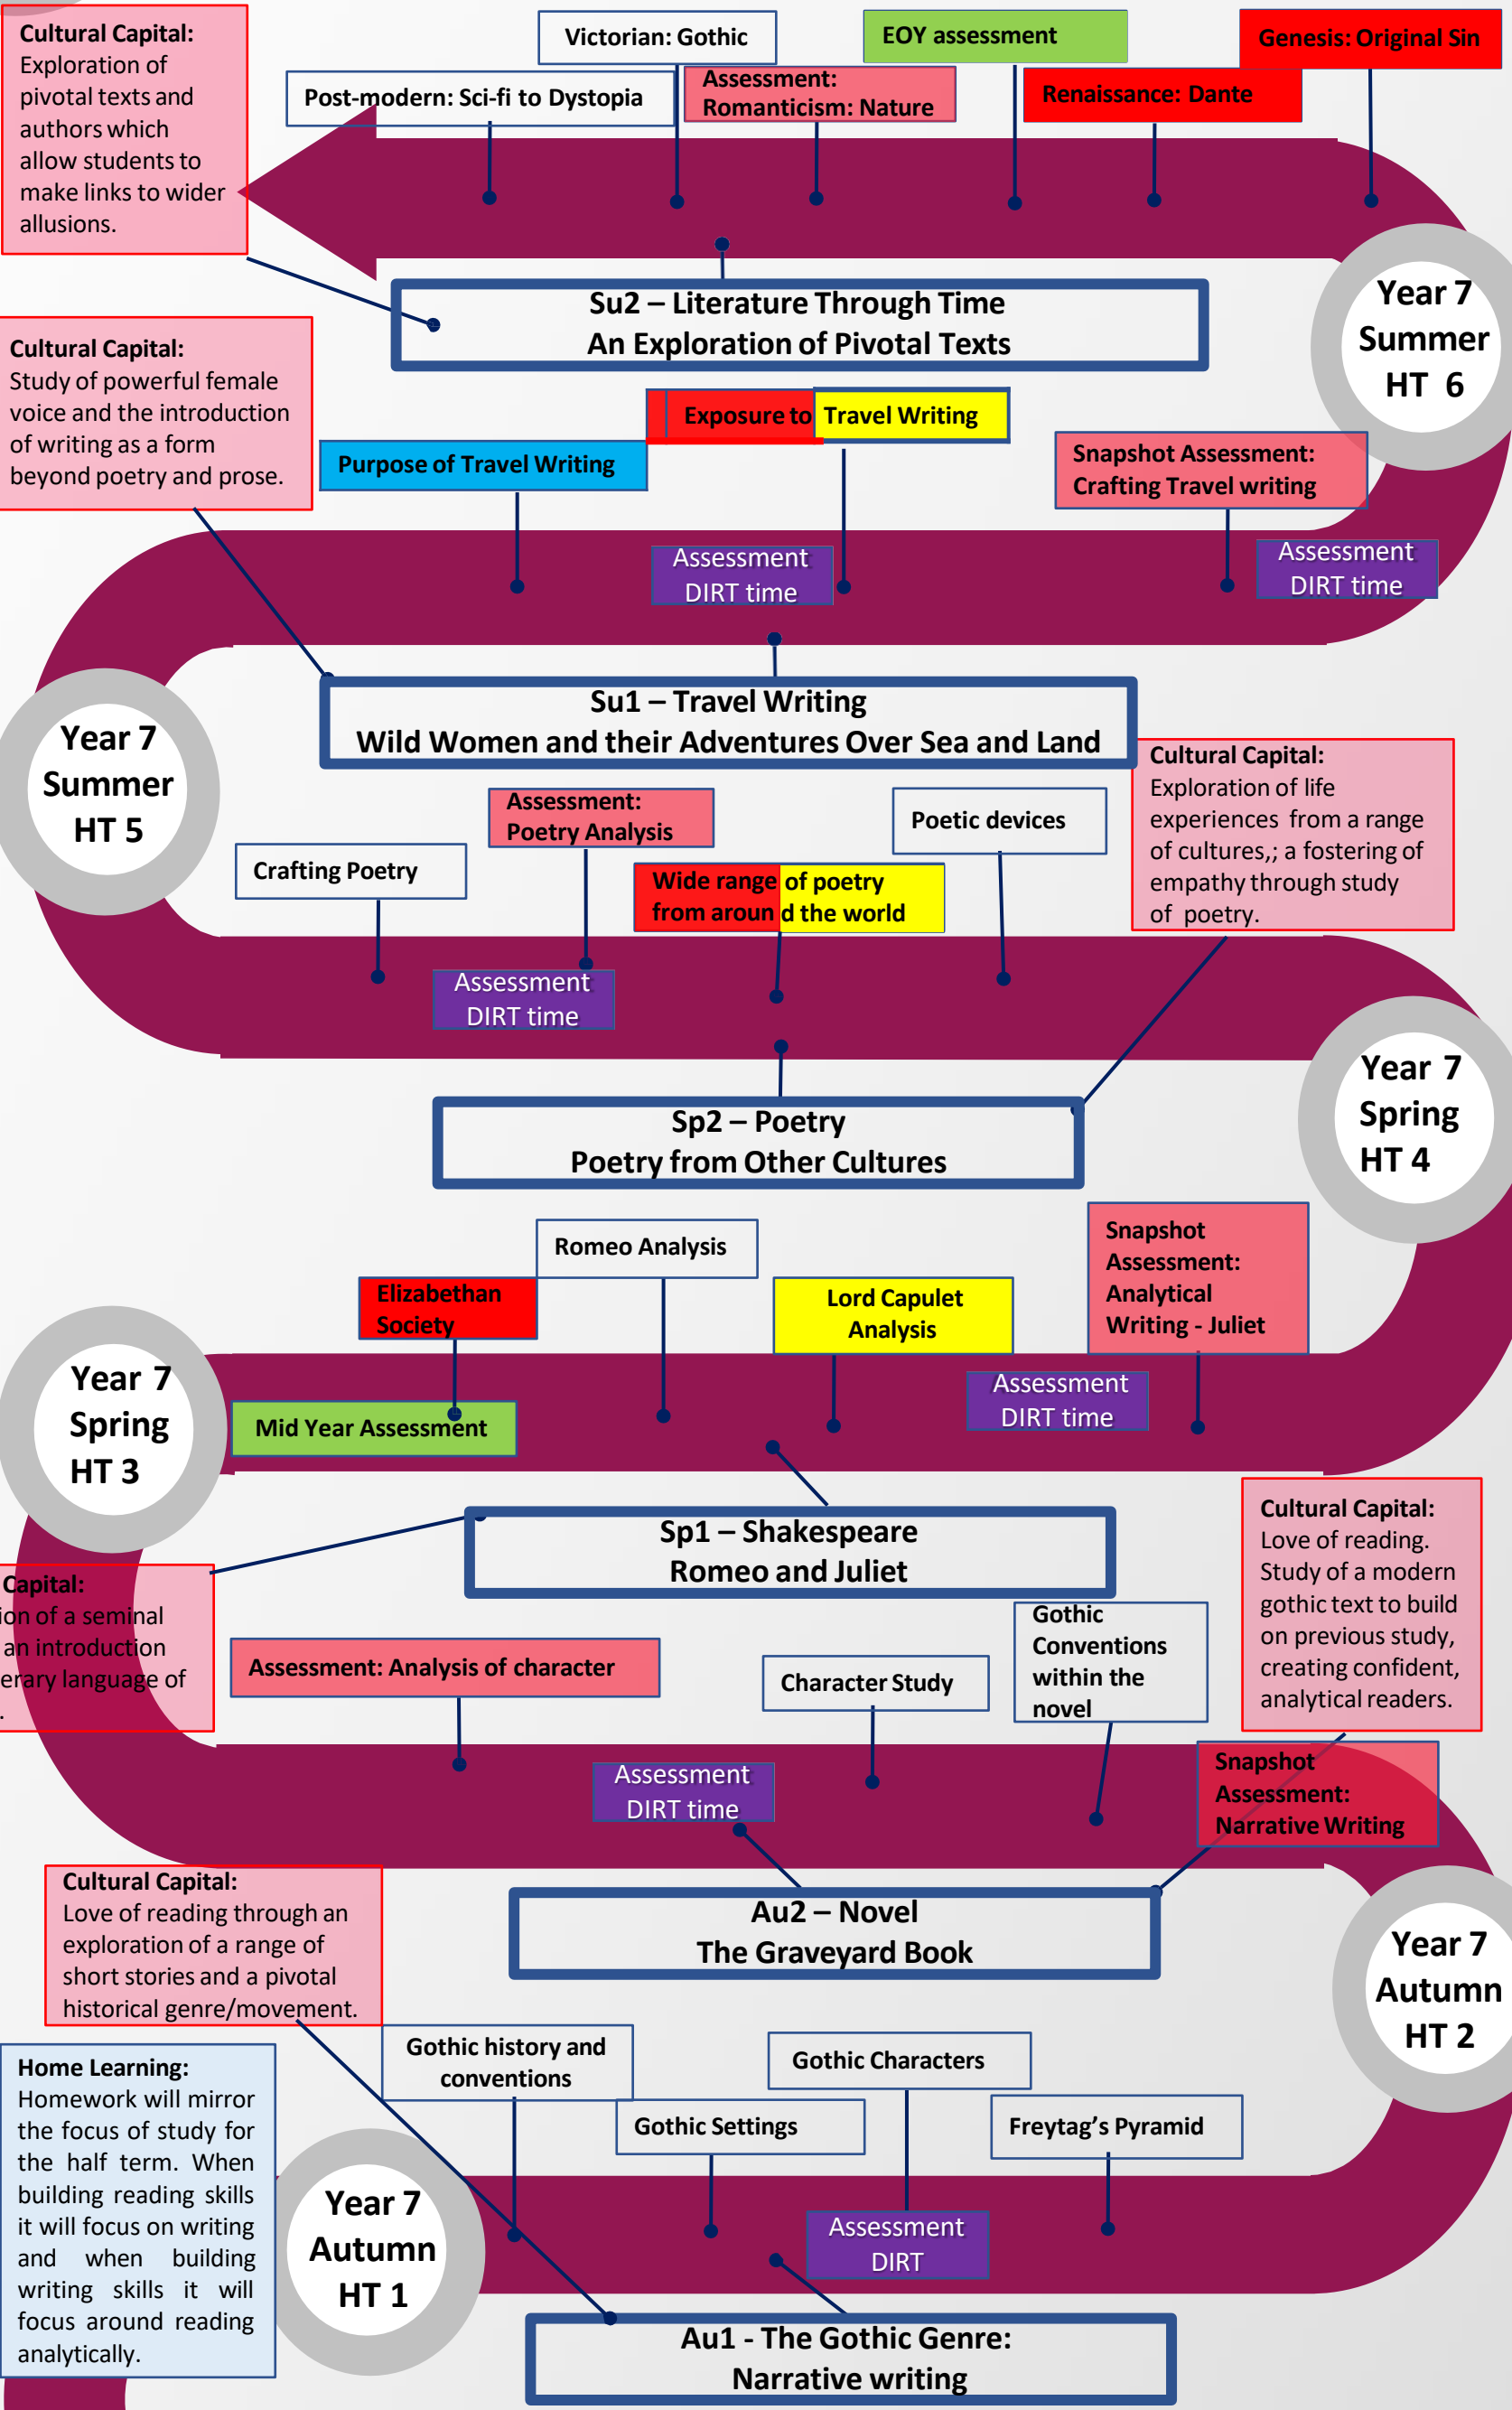

Year
7

A Journey of Origin and Discovery

Closed-Book Assessment

DIRT

Mid or End of Year Assessment

PSHE Topics

Careers-Related Topics

British Values Topics

Cultural Capital Topics