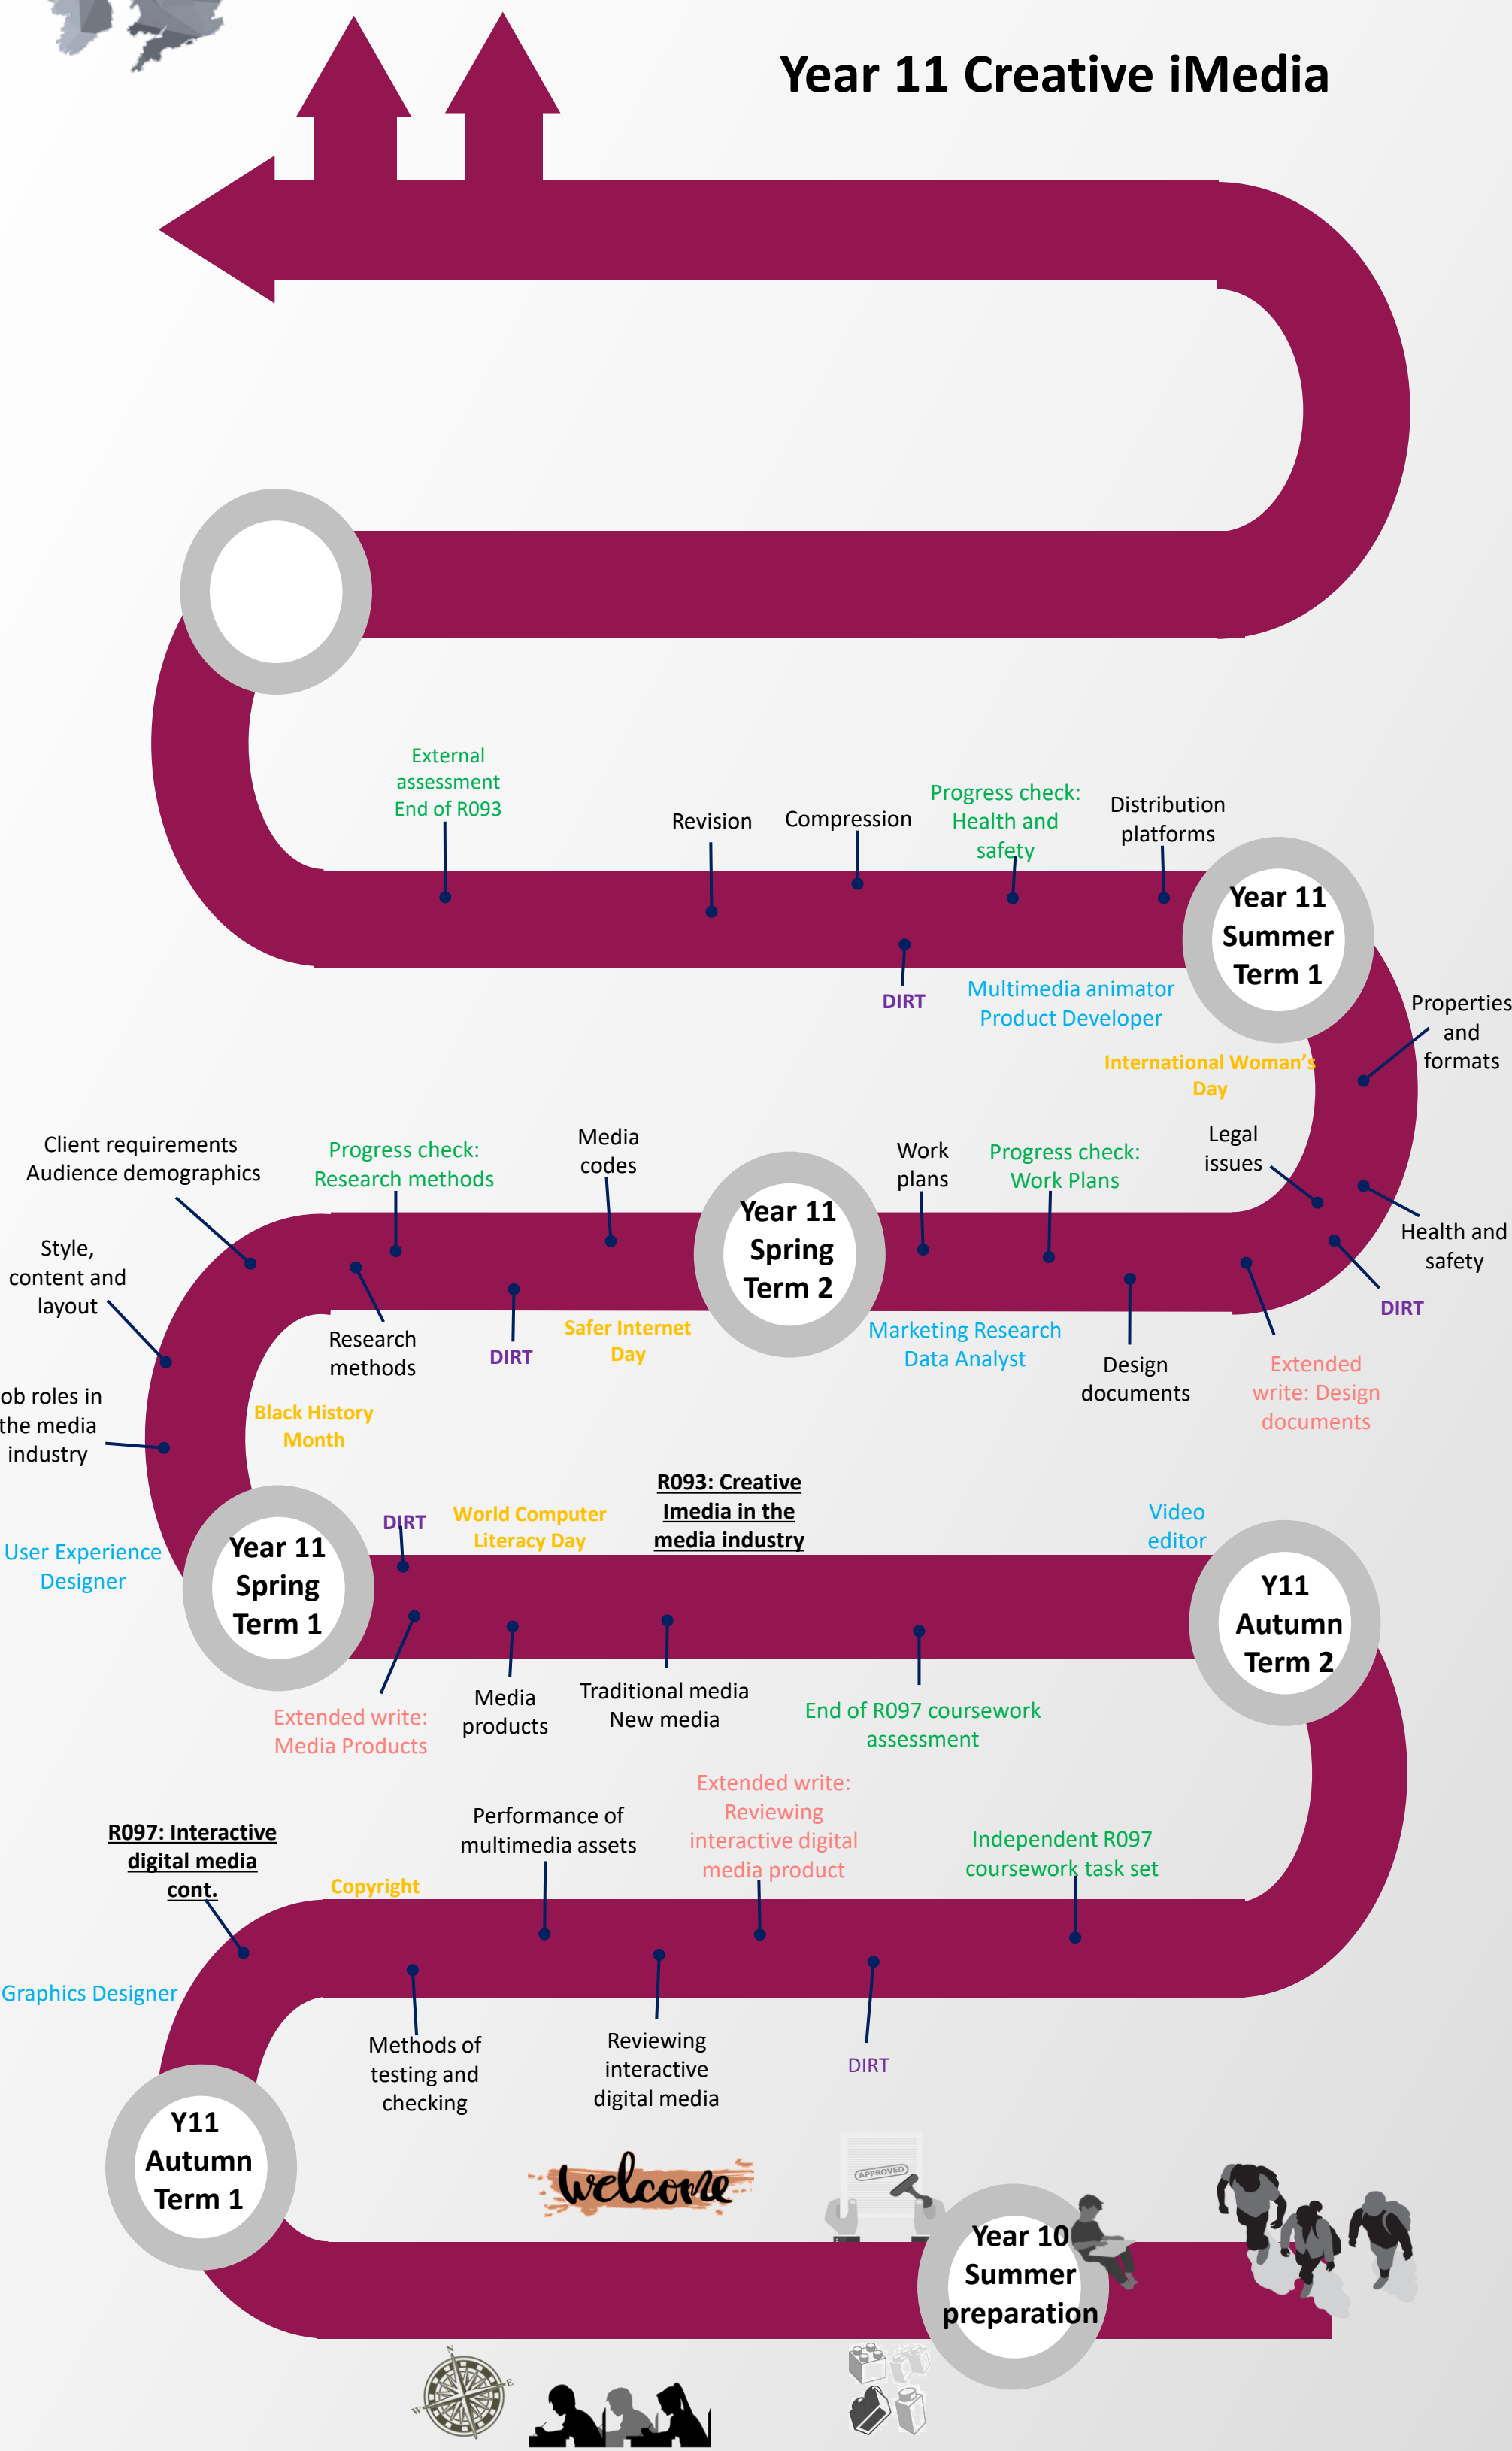

THE JOURNEY OF LEARNING

Year 11 Creative iMedia

PSHE topics

Extended Write

Cultural Capital

Assesments

Careers

DIRT