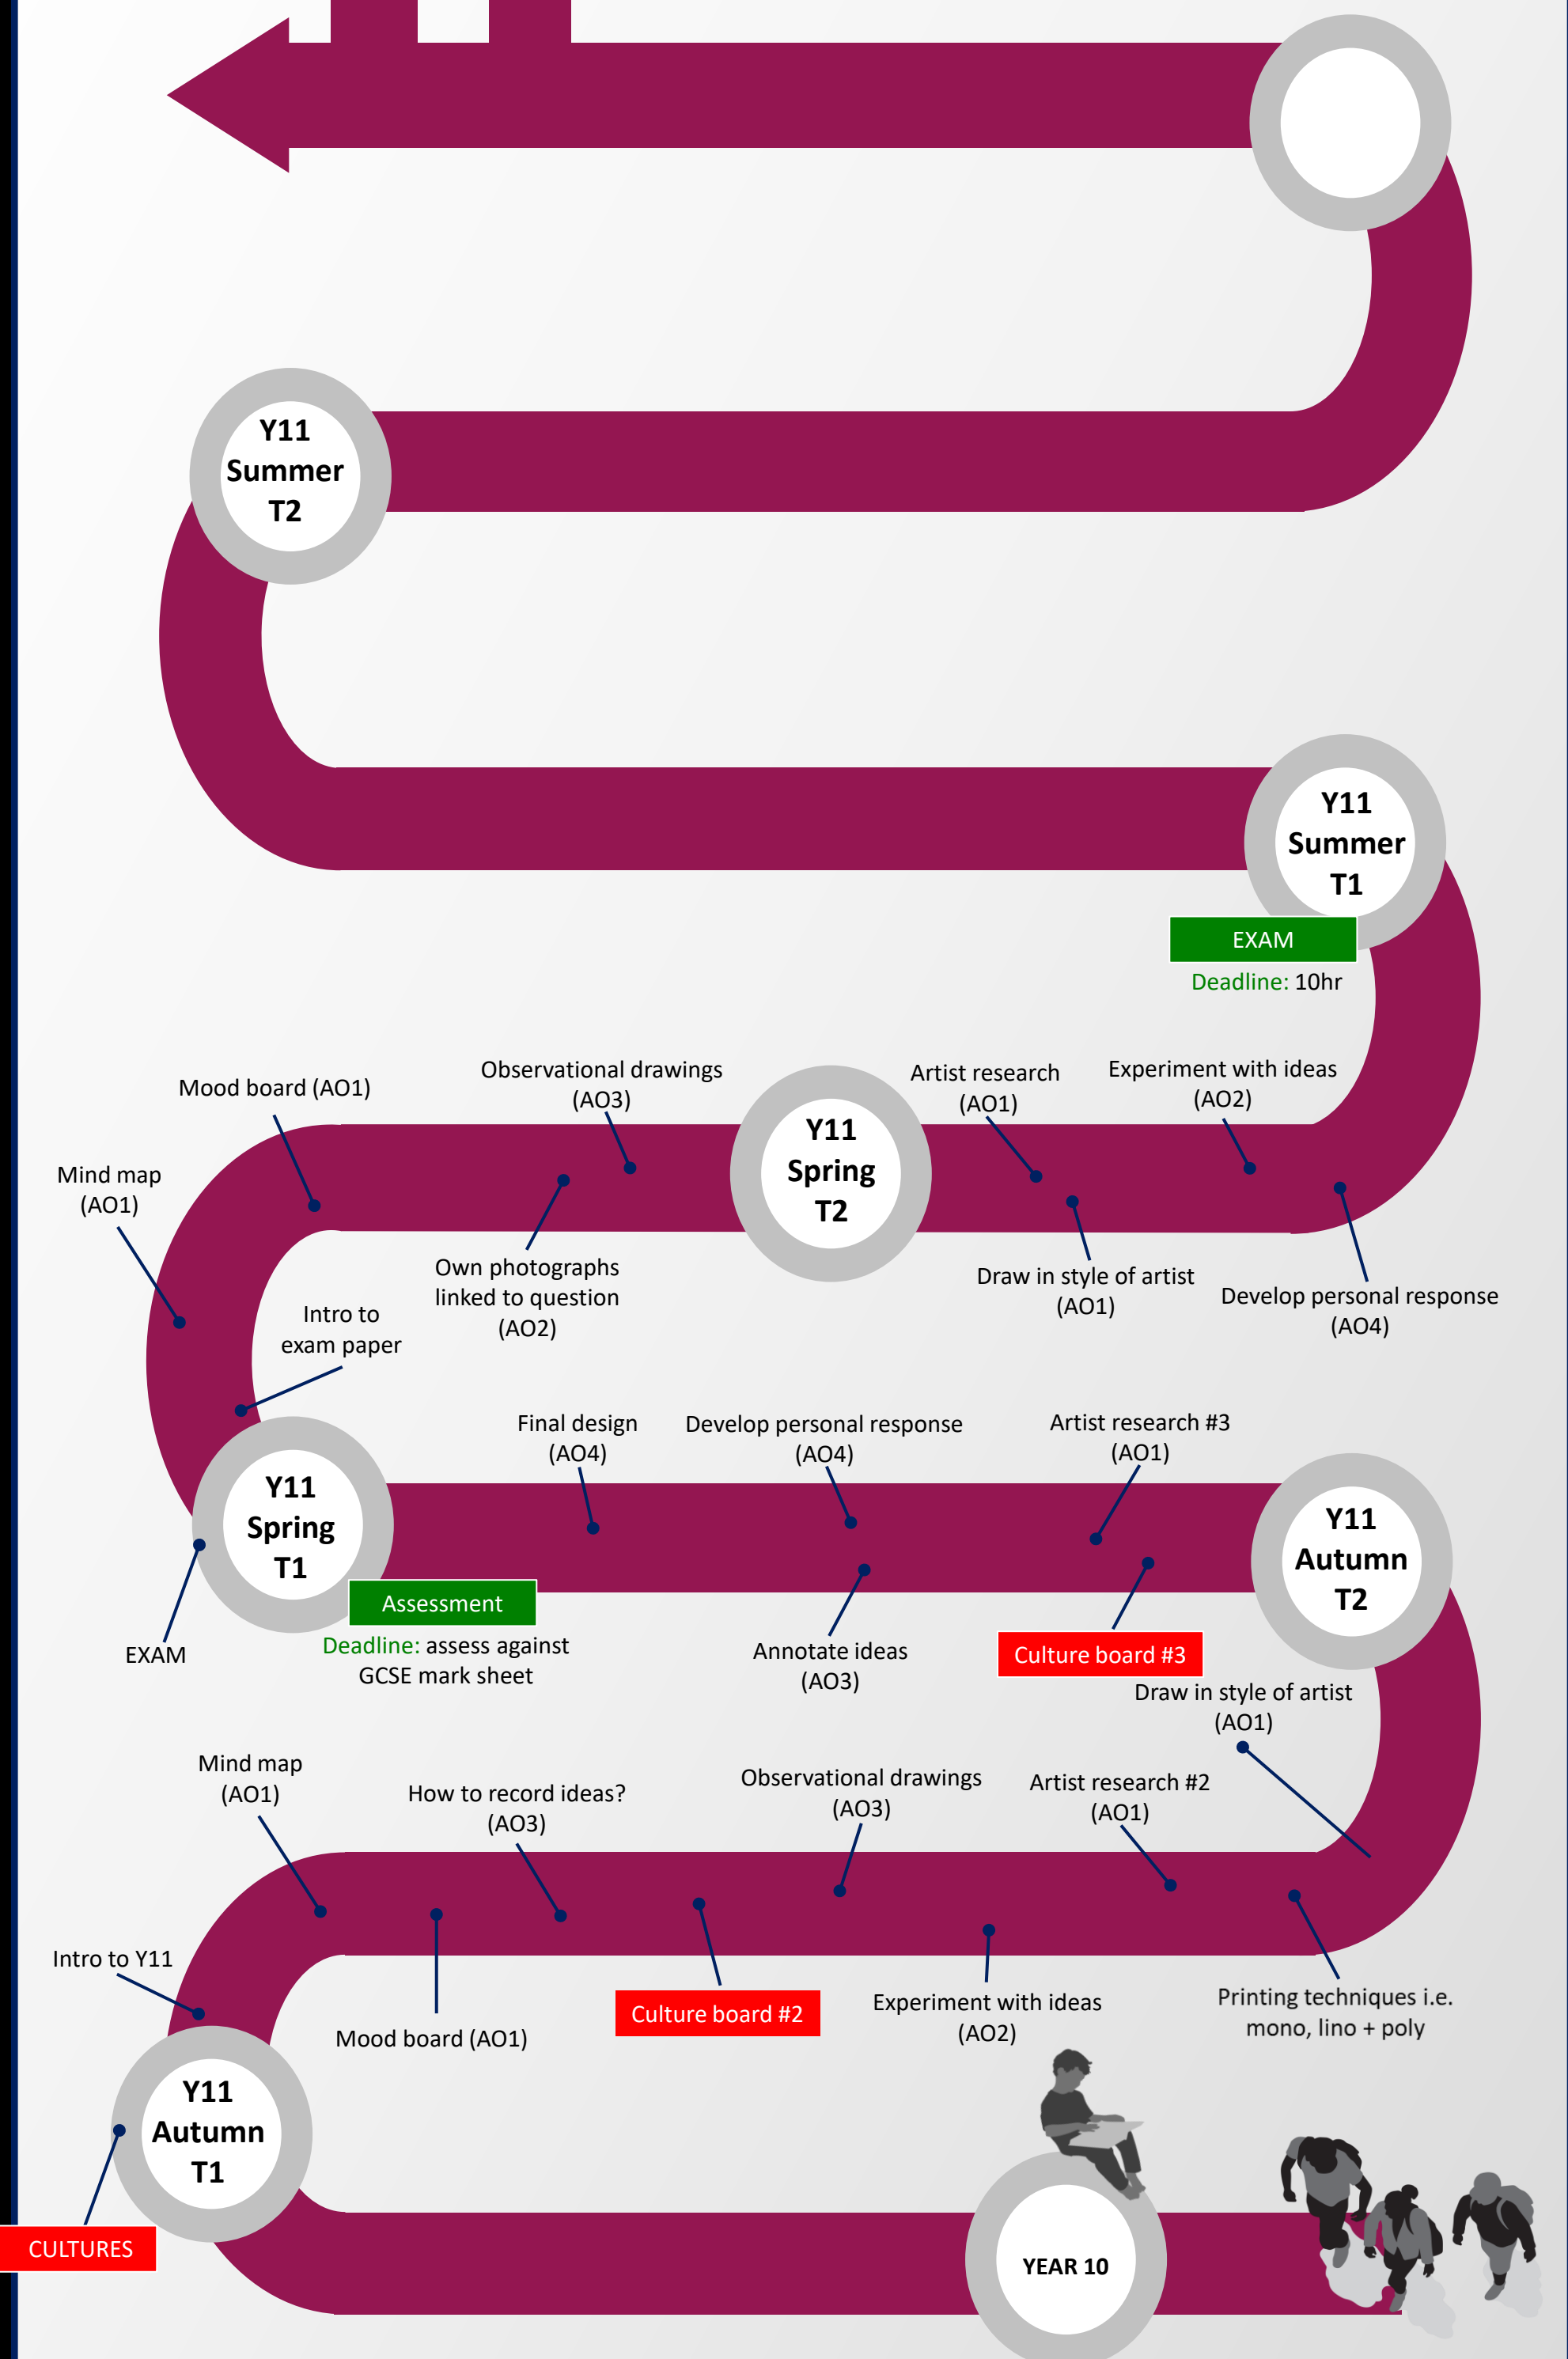

# THE JOURNEY OF LEARNING

## Y11 GCSE PROJECT: CULTURES + EXAM

Key: -

- Careers
- Extended write
- DIRT
- Assessment
- Cultural Capital
- PSHE