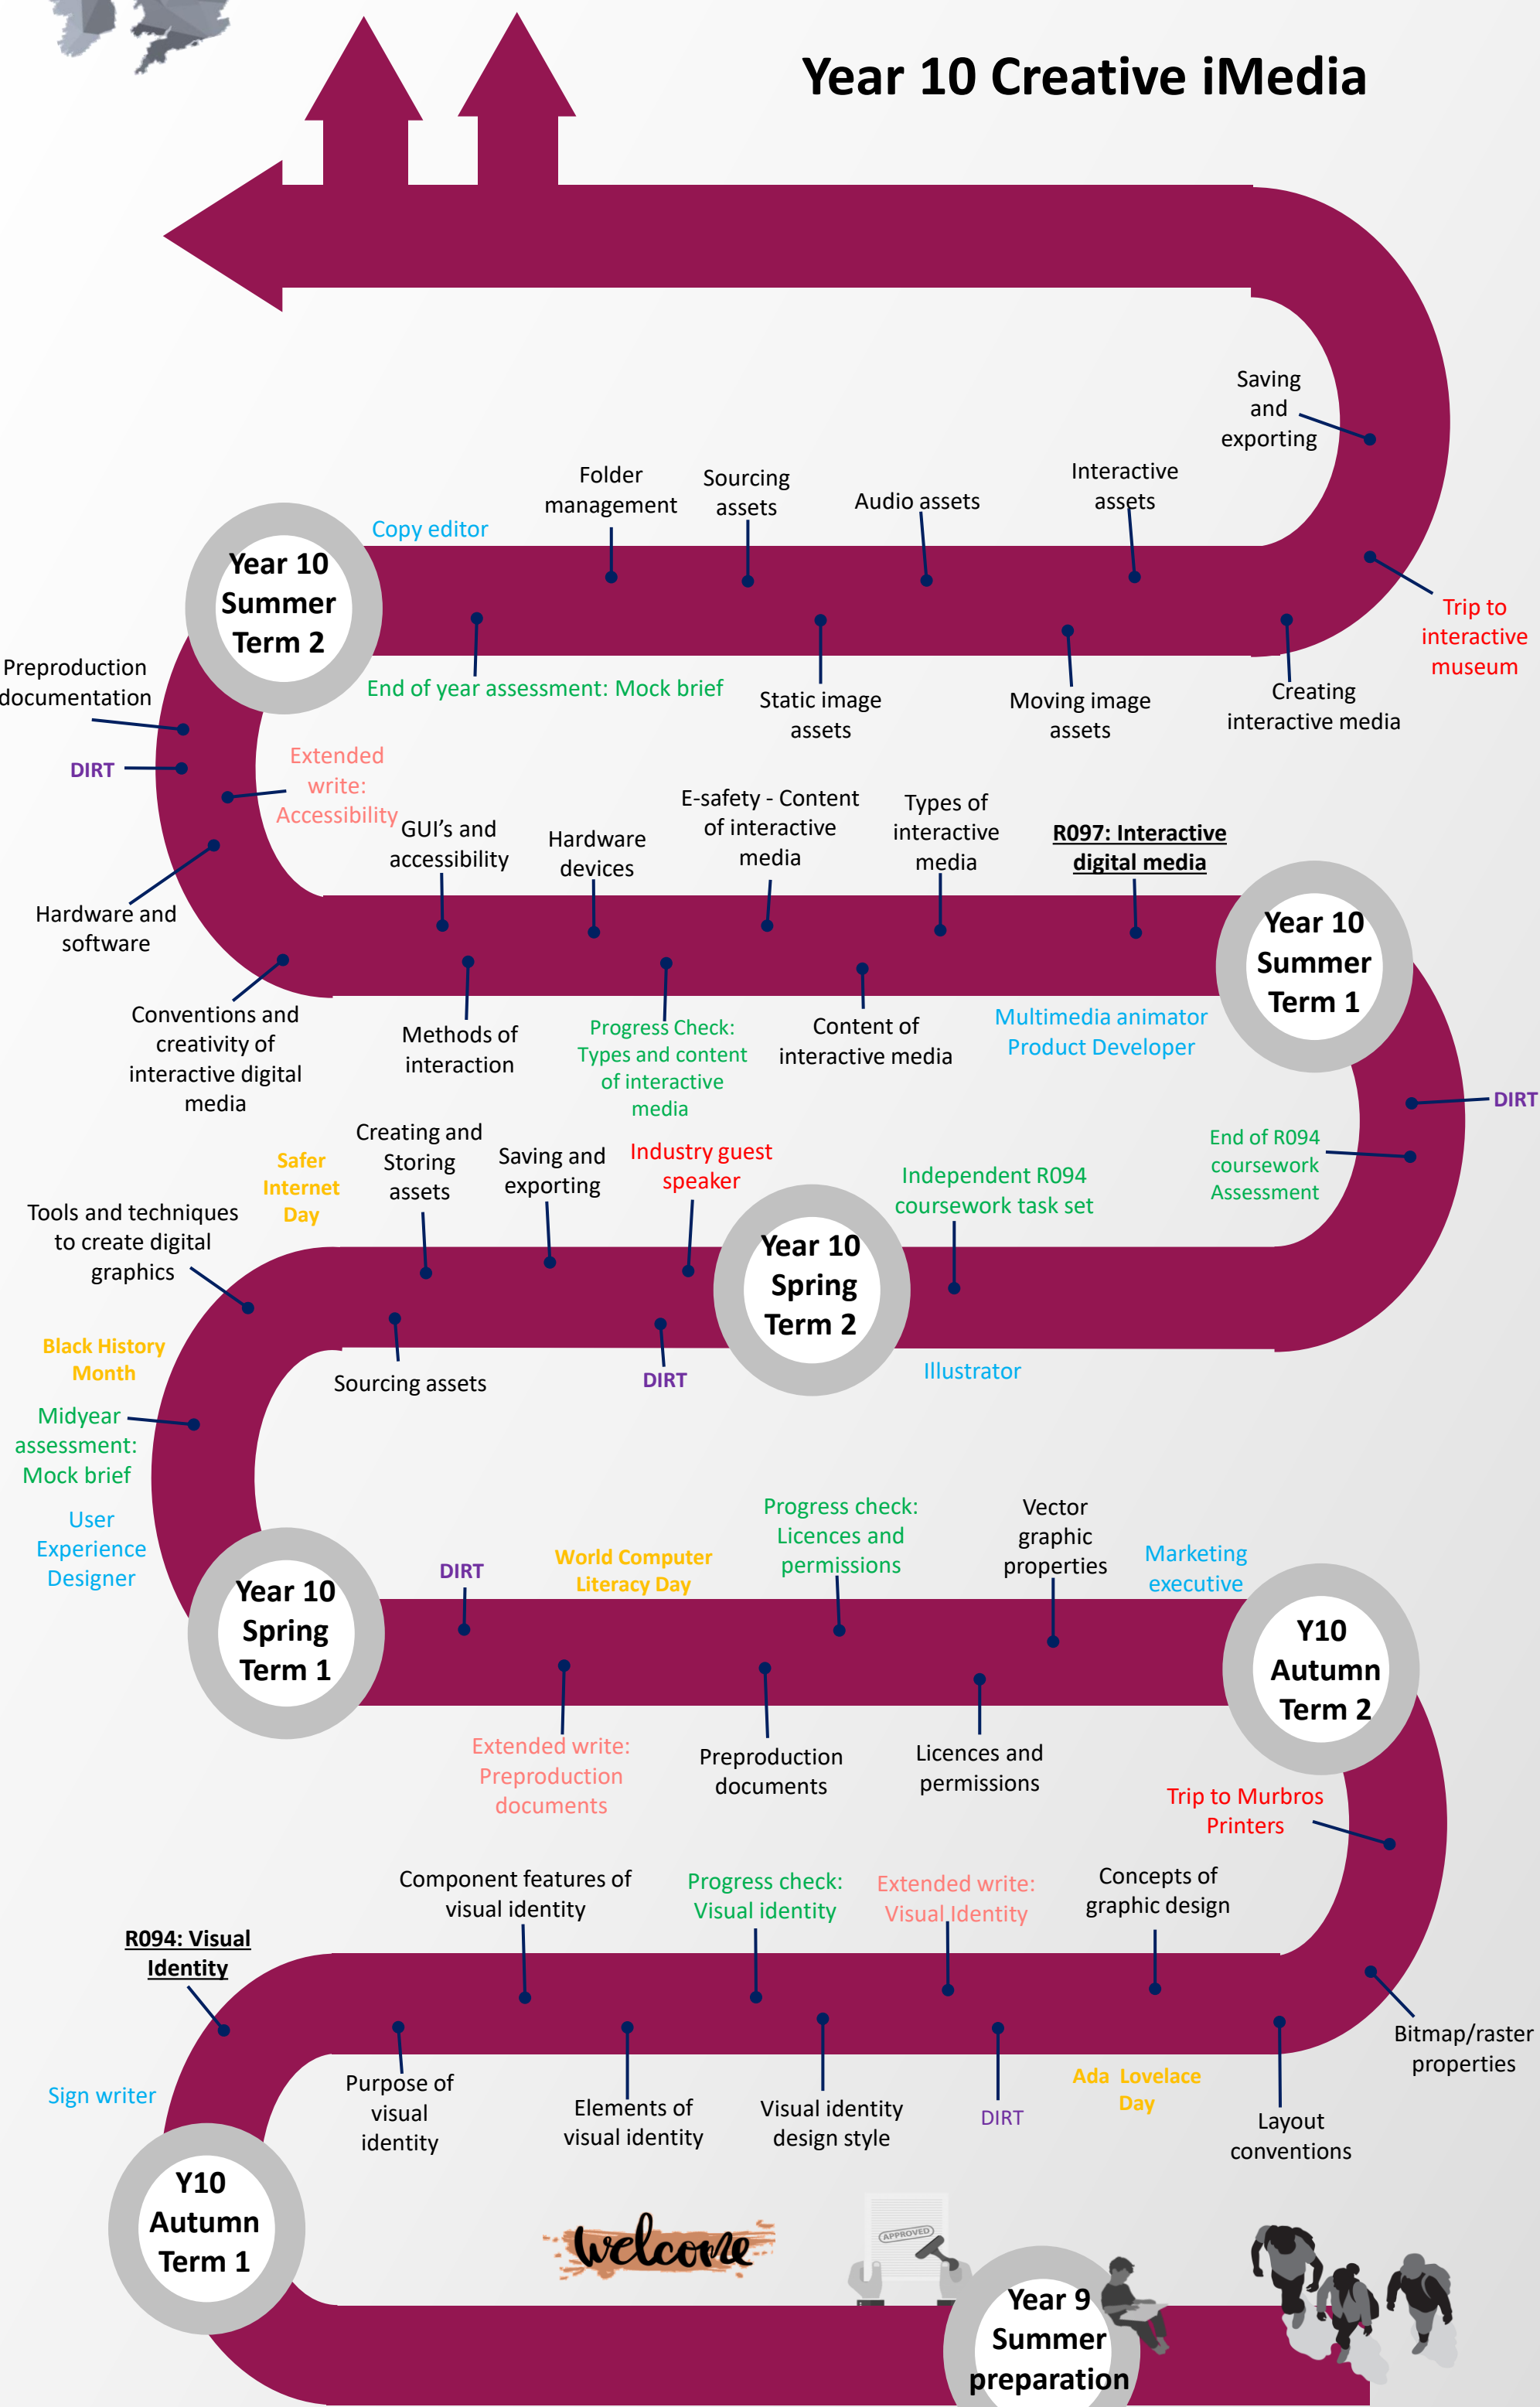

THE JOURNEY OF LEARNING

Year 10 Creative iMedia

PSHE topics

Extended Write

Cultural Capital

Assessments

Careers

DIRT

Year 9 Summer preparation