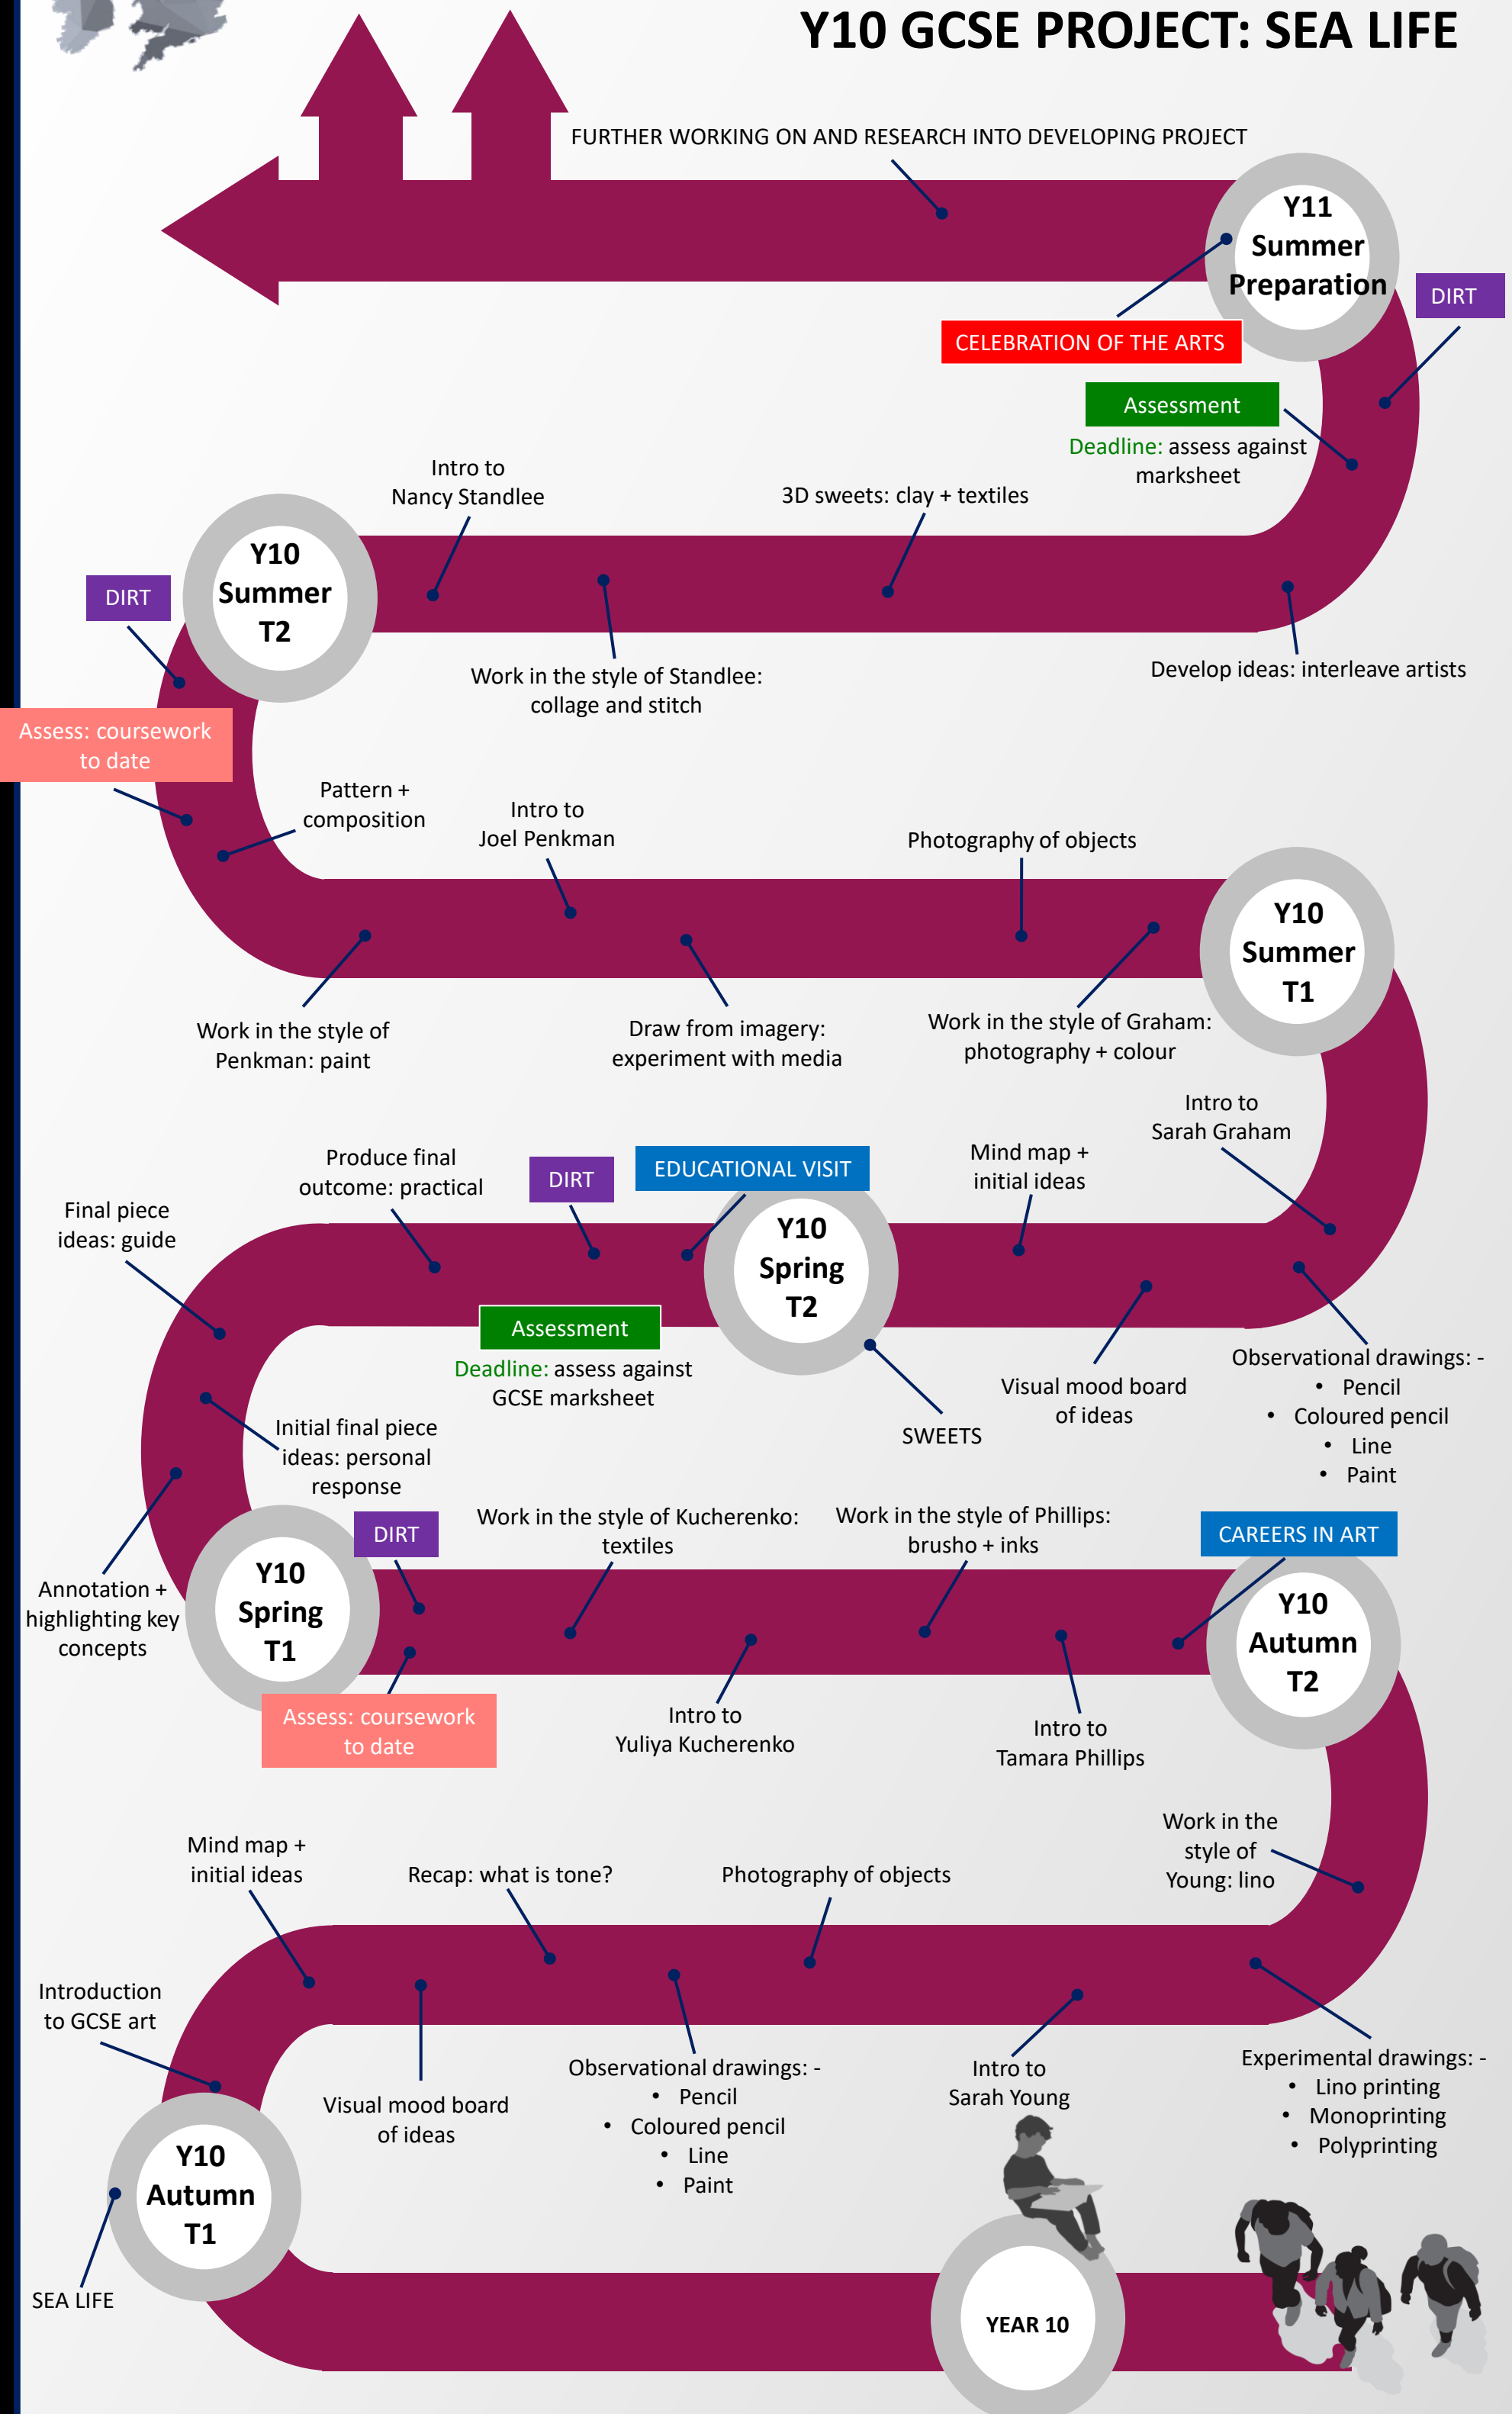

THE JOURNEY OF LEARNING

Y10 GCSE PROJECT: SEA LIFE

Key: -

Careers

Knowledge and skills application

DIRT

Assessment

PSHE

Cultural Capital