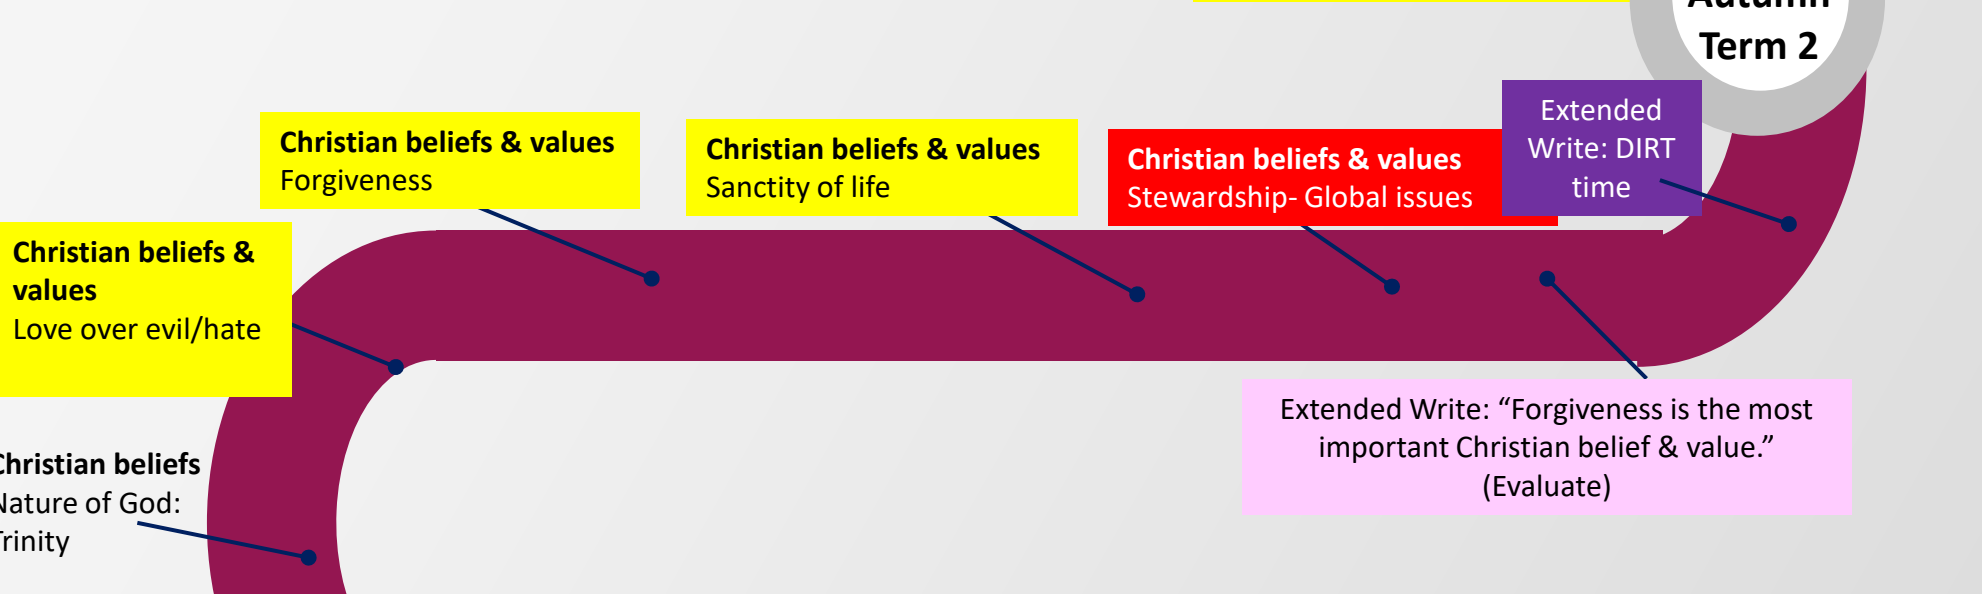

Year 8 LRE

THE JOURNEY OF LEARNING

- Closed-Book Assessment/Extended Write
- DIRT
- Mid or End of Year Assessment (Open book)
- PSHE-Related Topics
- Careers-Related Topics
- Literacy-Related Topics
- Cultural Capital Topics