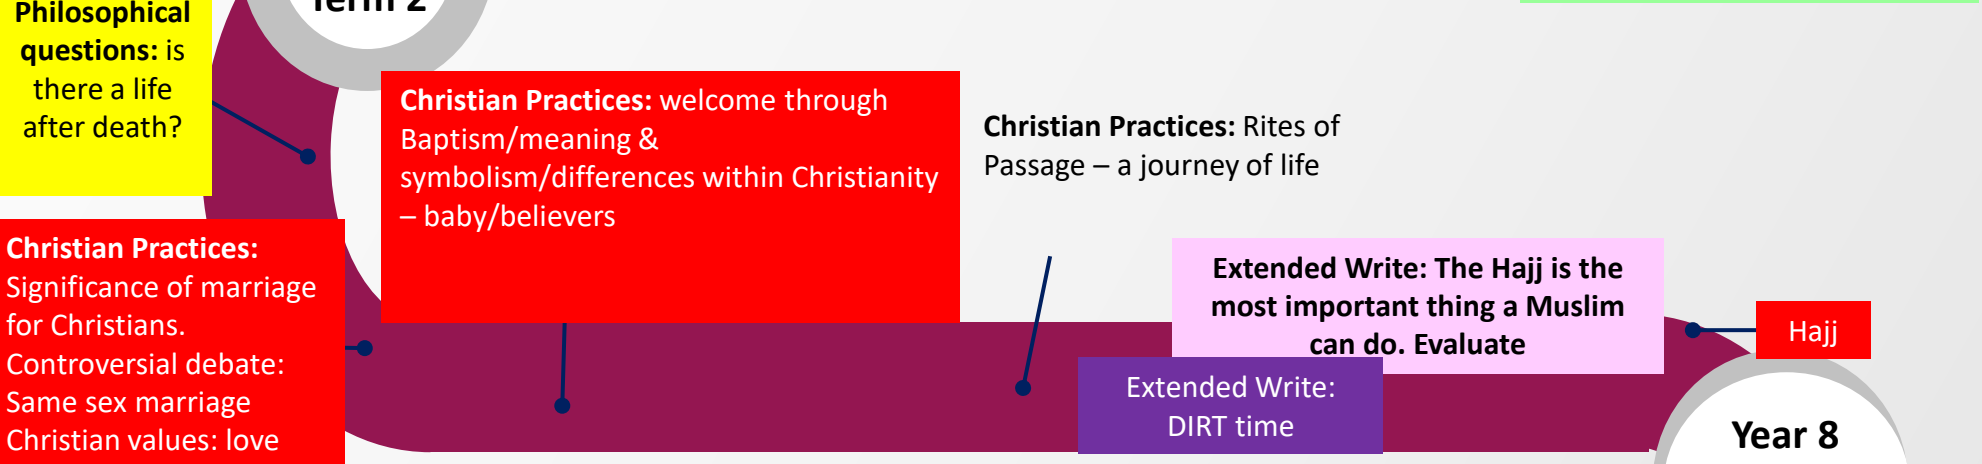

Year 8 LRE

THE JOURNEY OF LEARNING

- Closed-Book Assessment/Extended Write
- DIRT
- Mid or End of Year Assessment (Open book)
- PSHE-Related Topics
- Careers-Related Topics
- Literacy-Related Topics
- Cultural Capital Topics