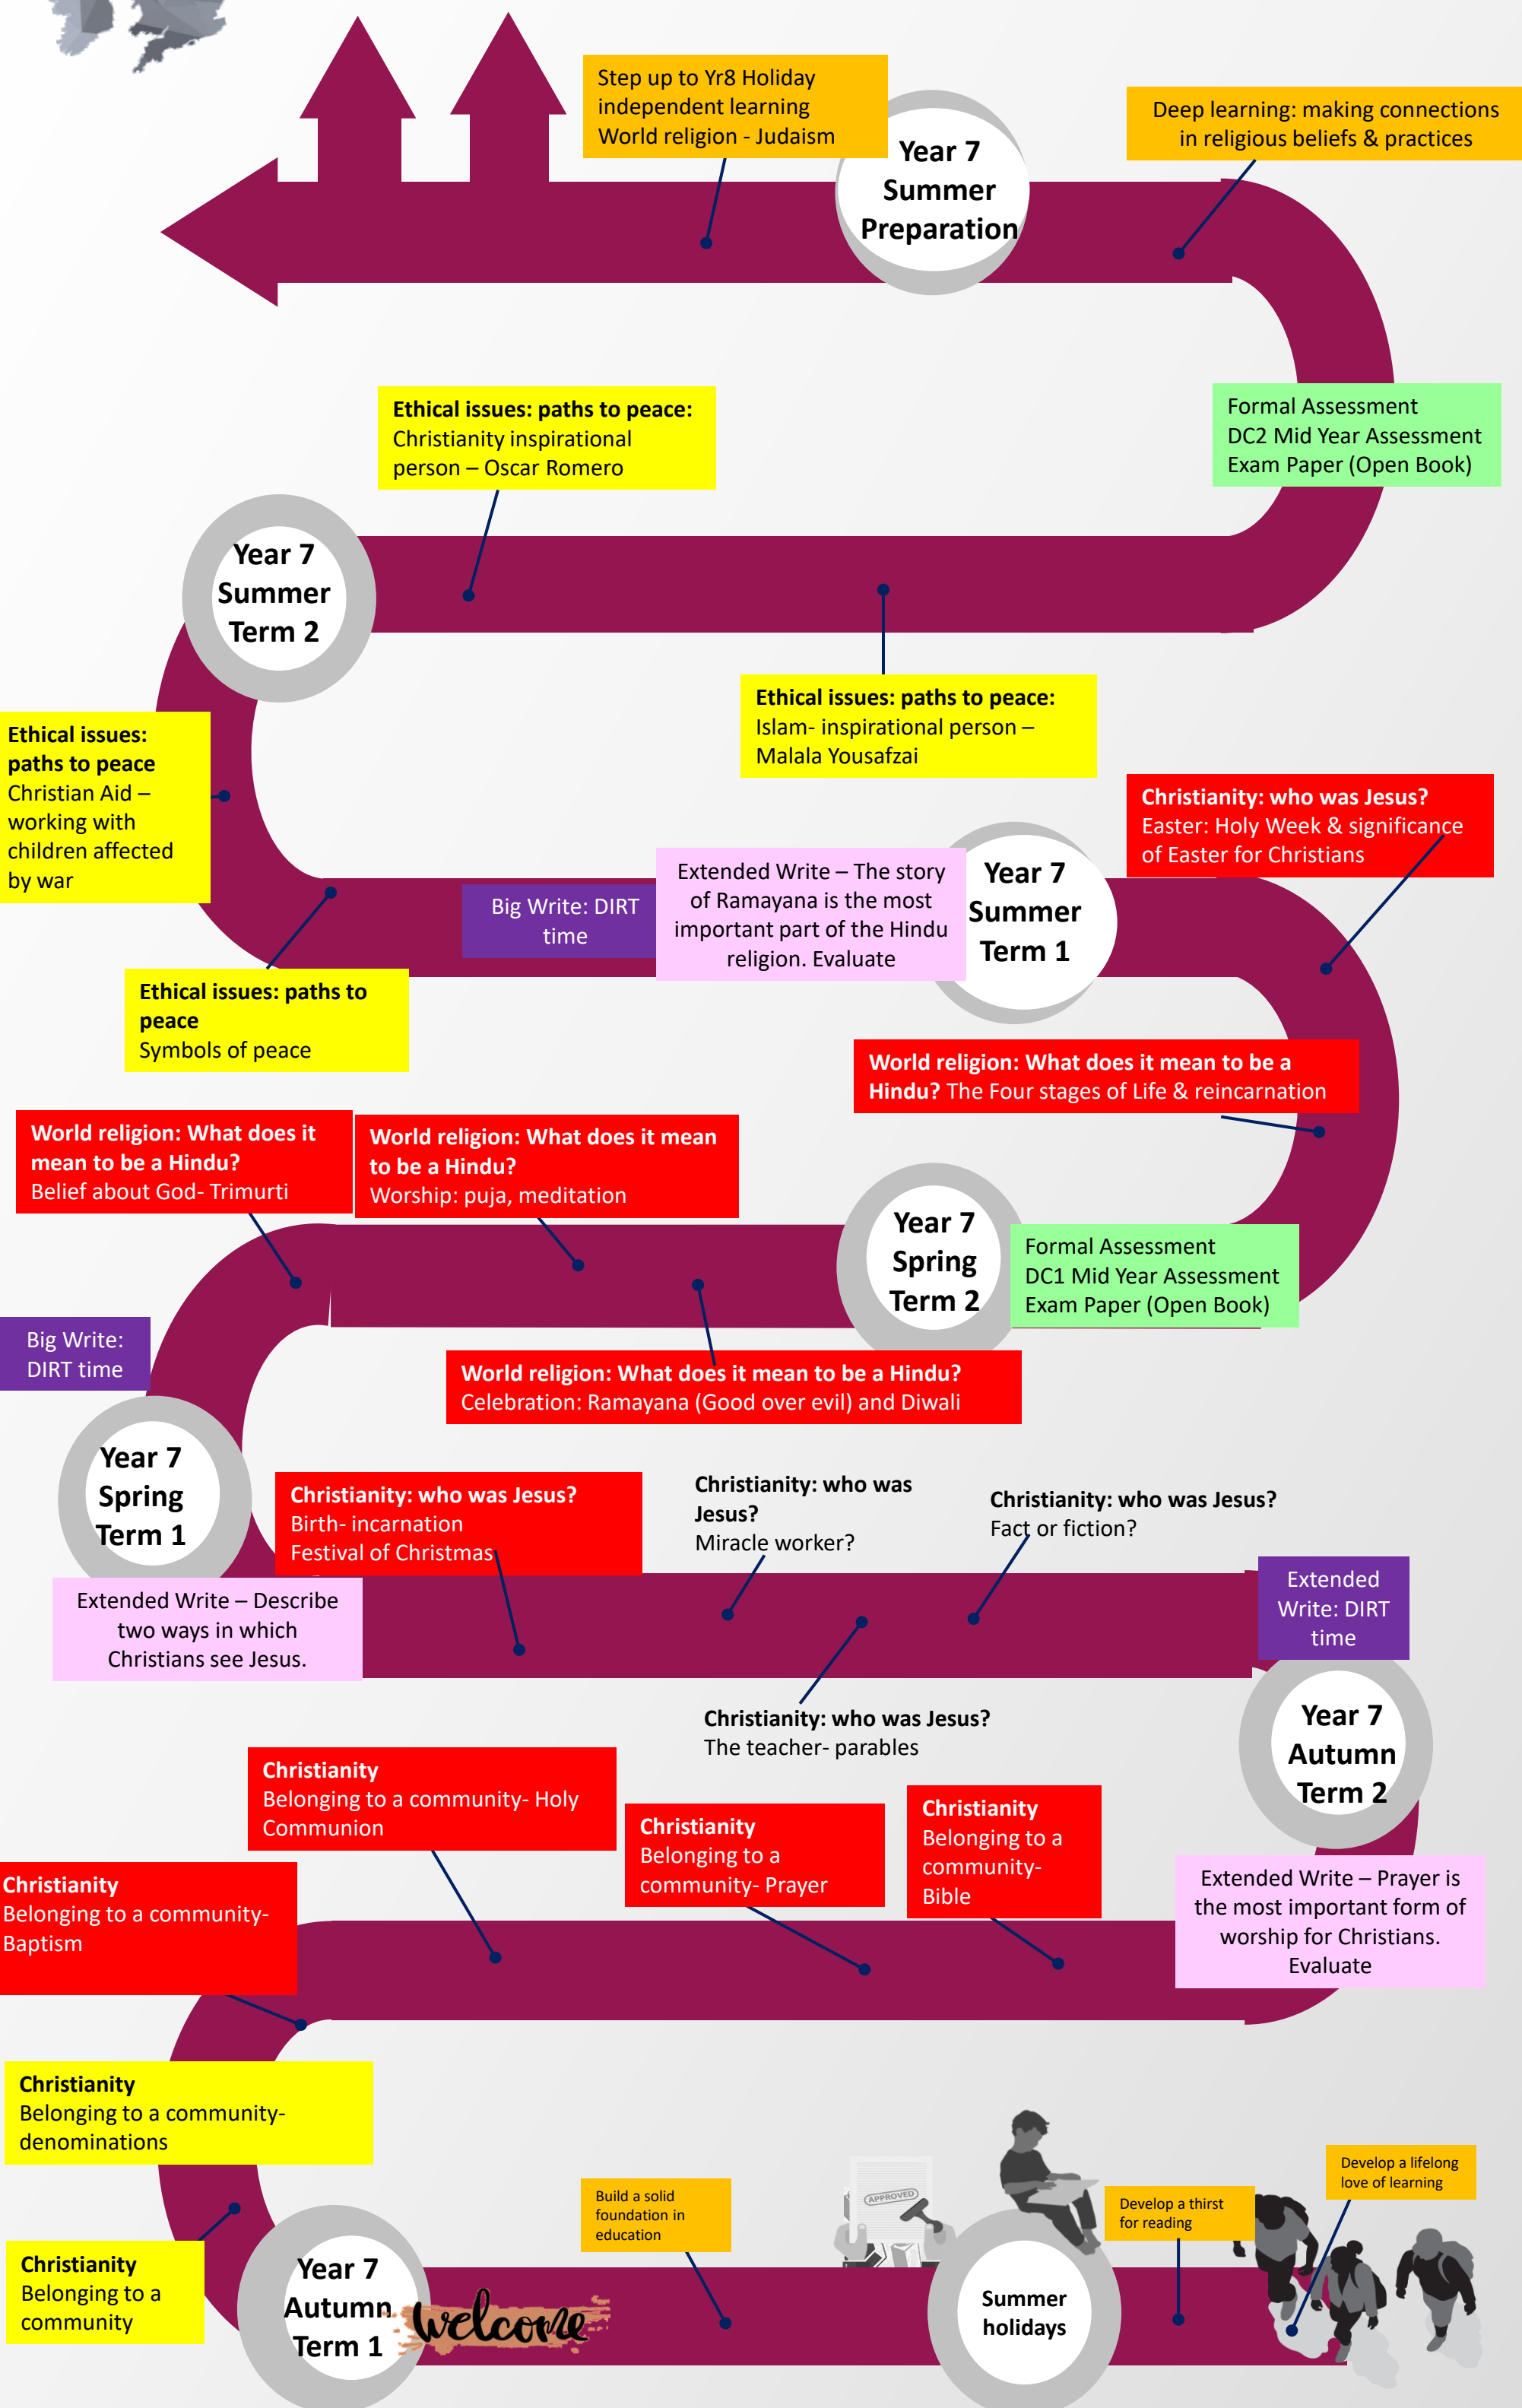

THE JOURNEY OF LEARNING

Year 7 LRE

welcome

- Closed-Book Assessment/Extended Write
- DIRT
- Mid or End of Year Assessment (Open book)
- PSHE-Related Topics
- Careers-Related Topics
- Literacy-Related Topics
- Cultural Capital Topics