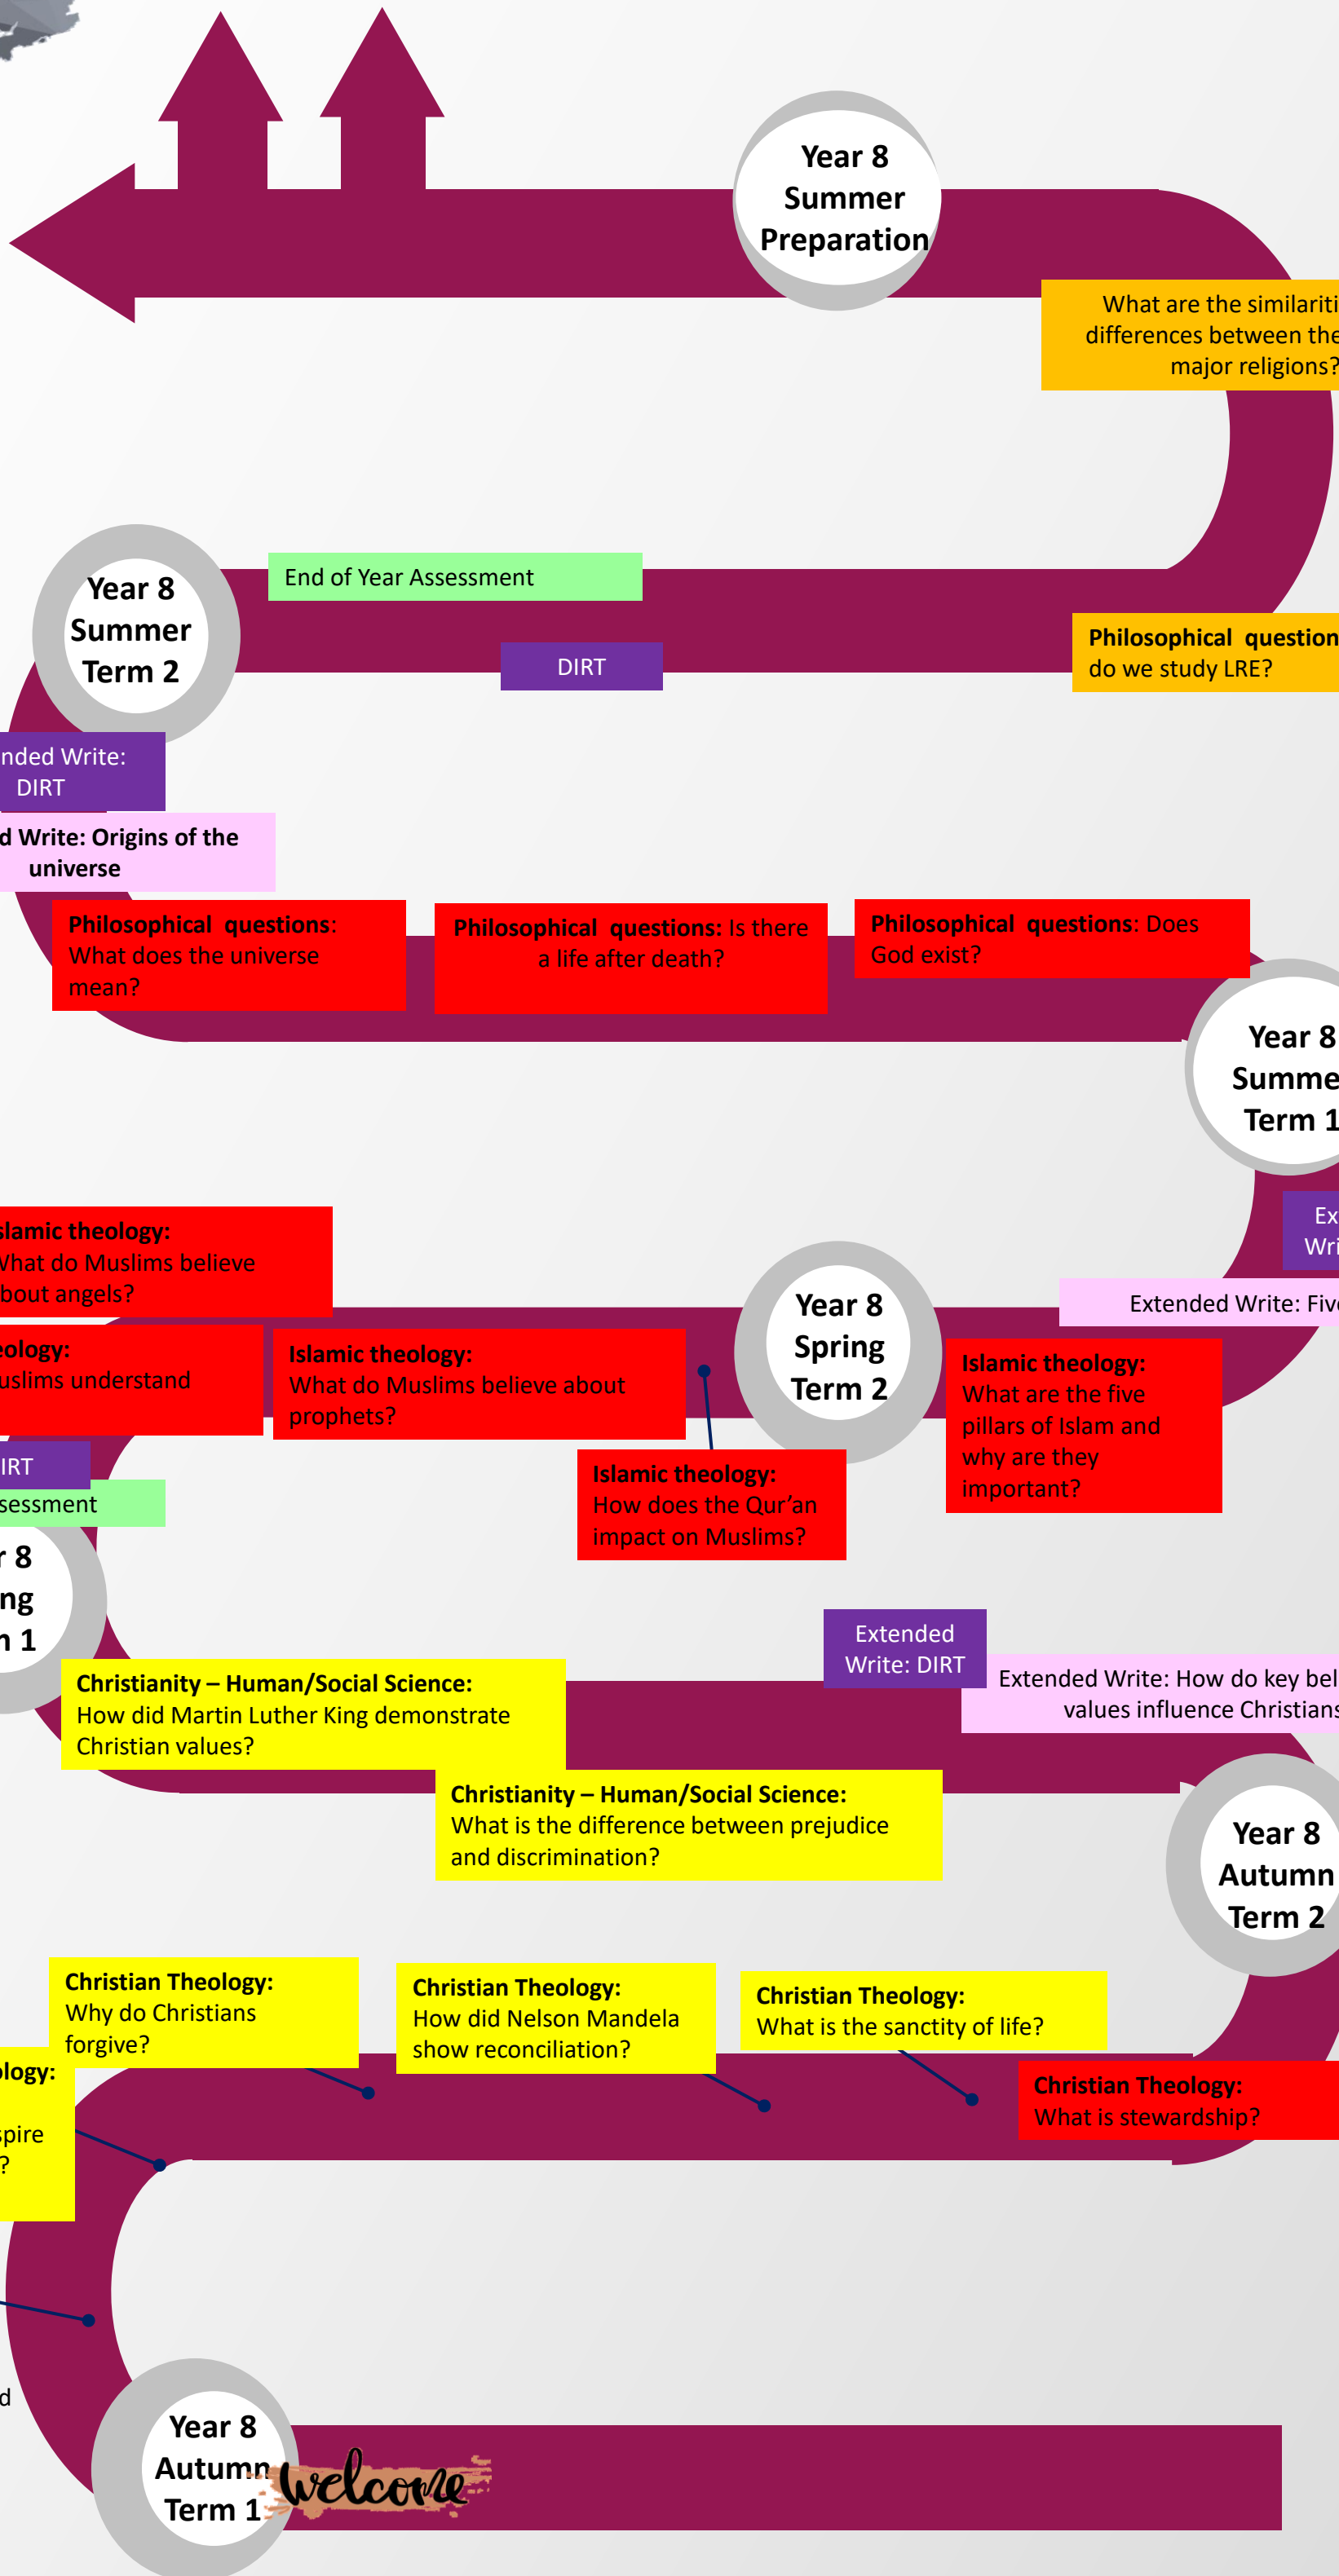

Year 8 LRE

THE JOURNEY OF LEARNING

/Extended Write

DIRT

Mid or End of Year Assessment

PSHE-Related Topics

Careers-Related Topics

British Values

Cultural Capital Topics