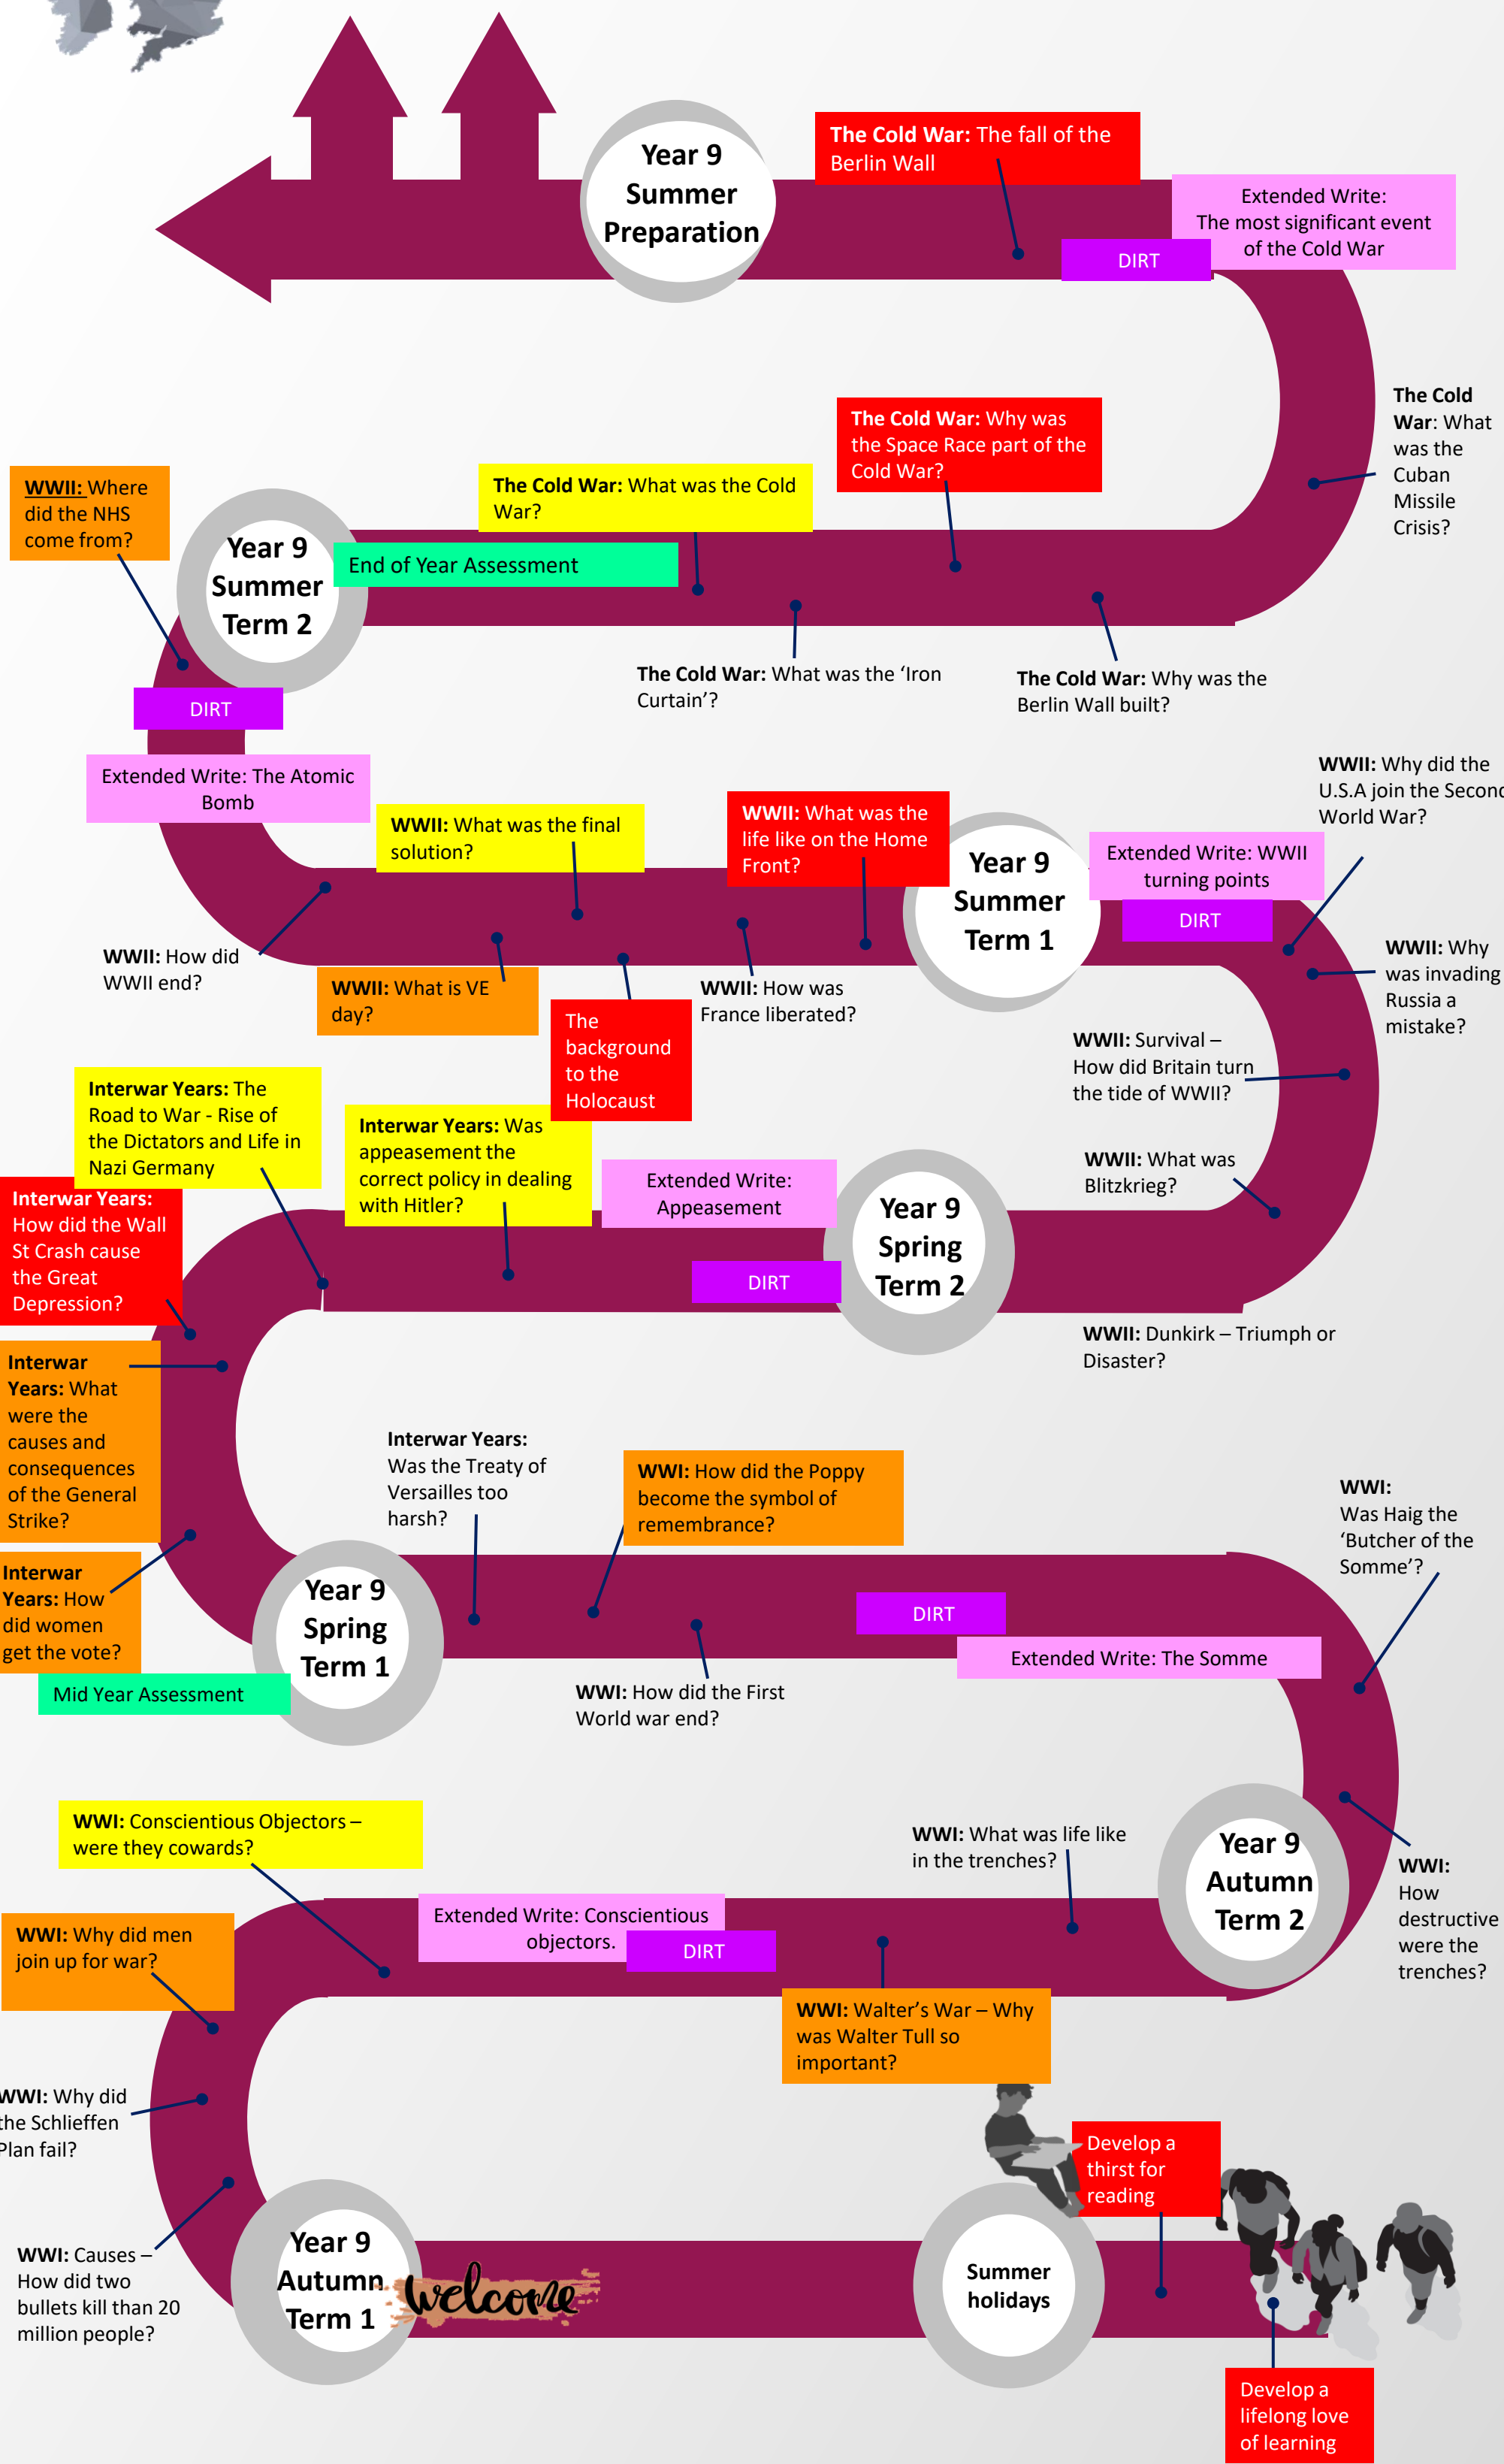

# Year 9 History

# THE JOURNEY OF LEARNING

- Extended Write
- DIRT
- Mid or End of Year Assessment
- PSHE-Related Topics
- Careers-Related Topics
- British Values
- Cultural Capital Topics