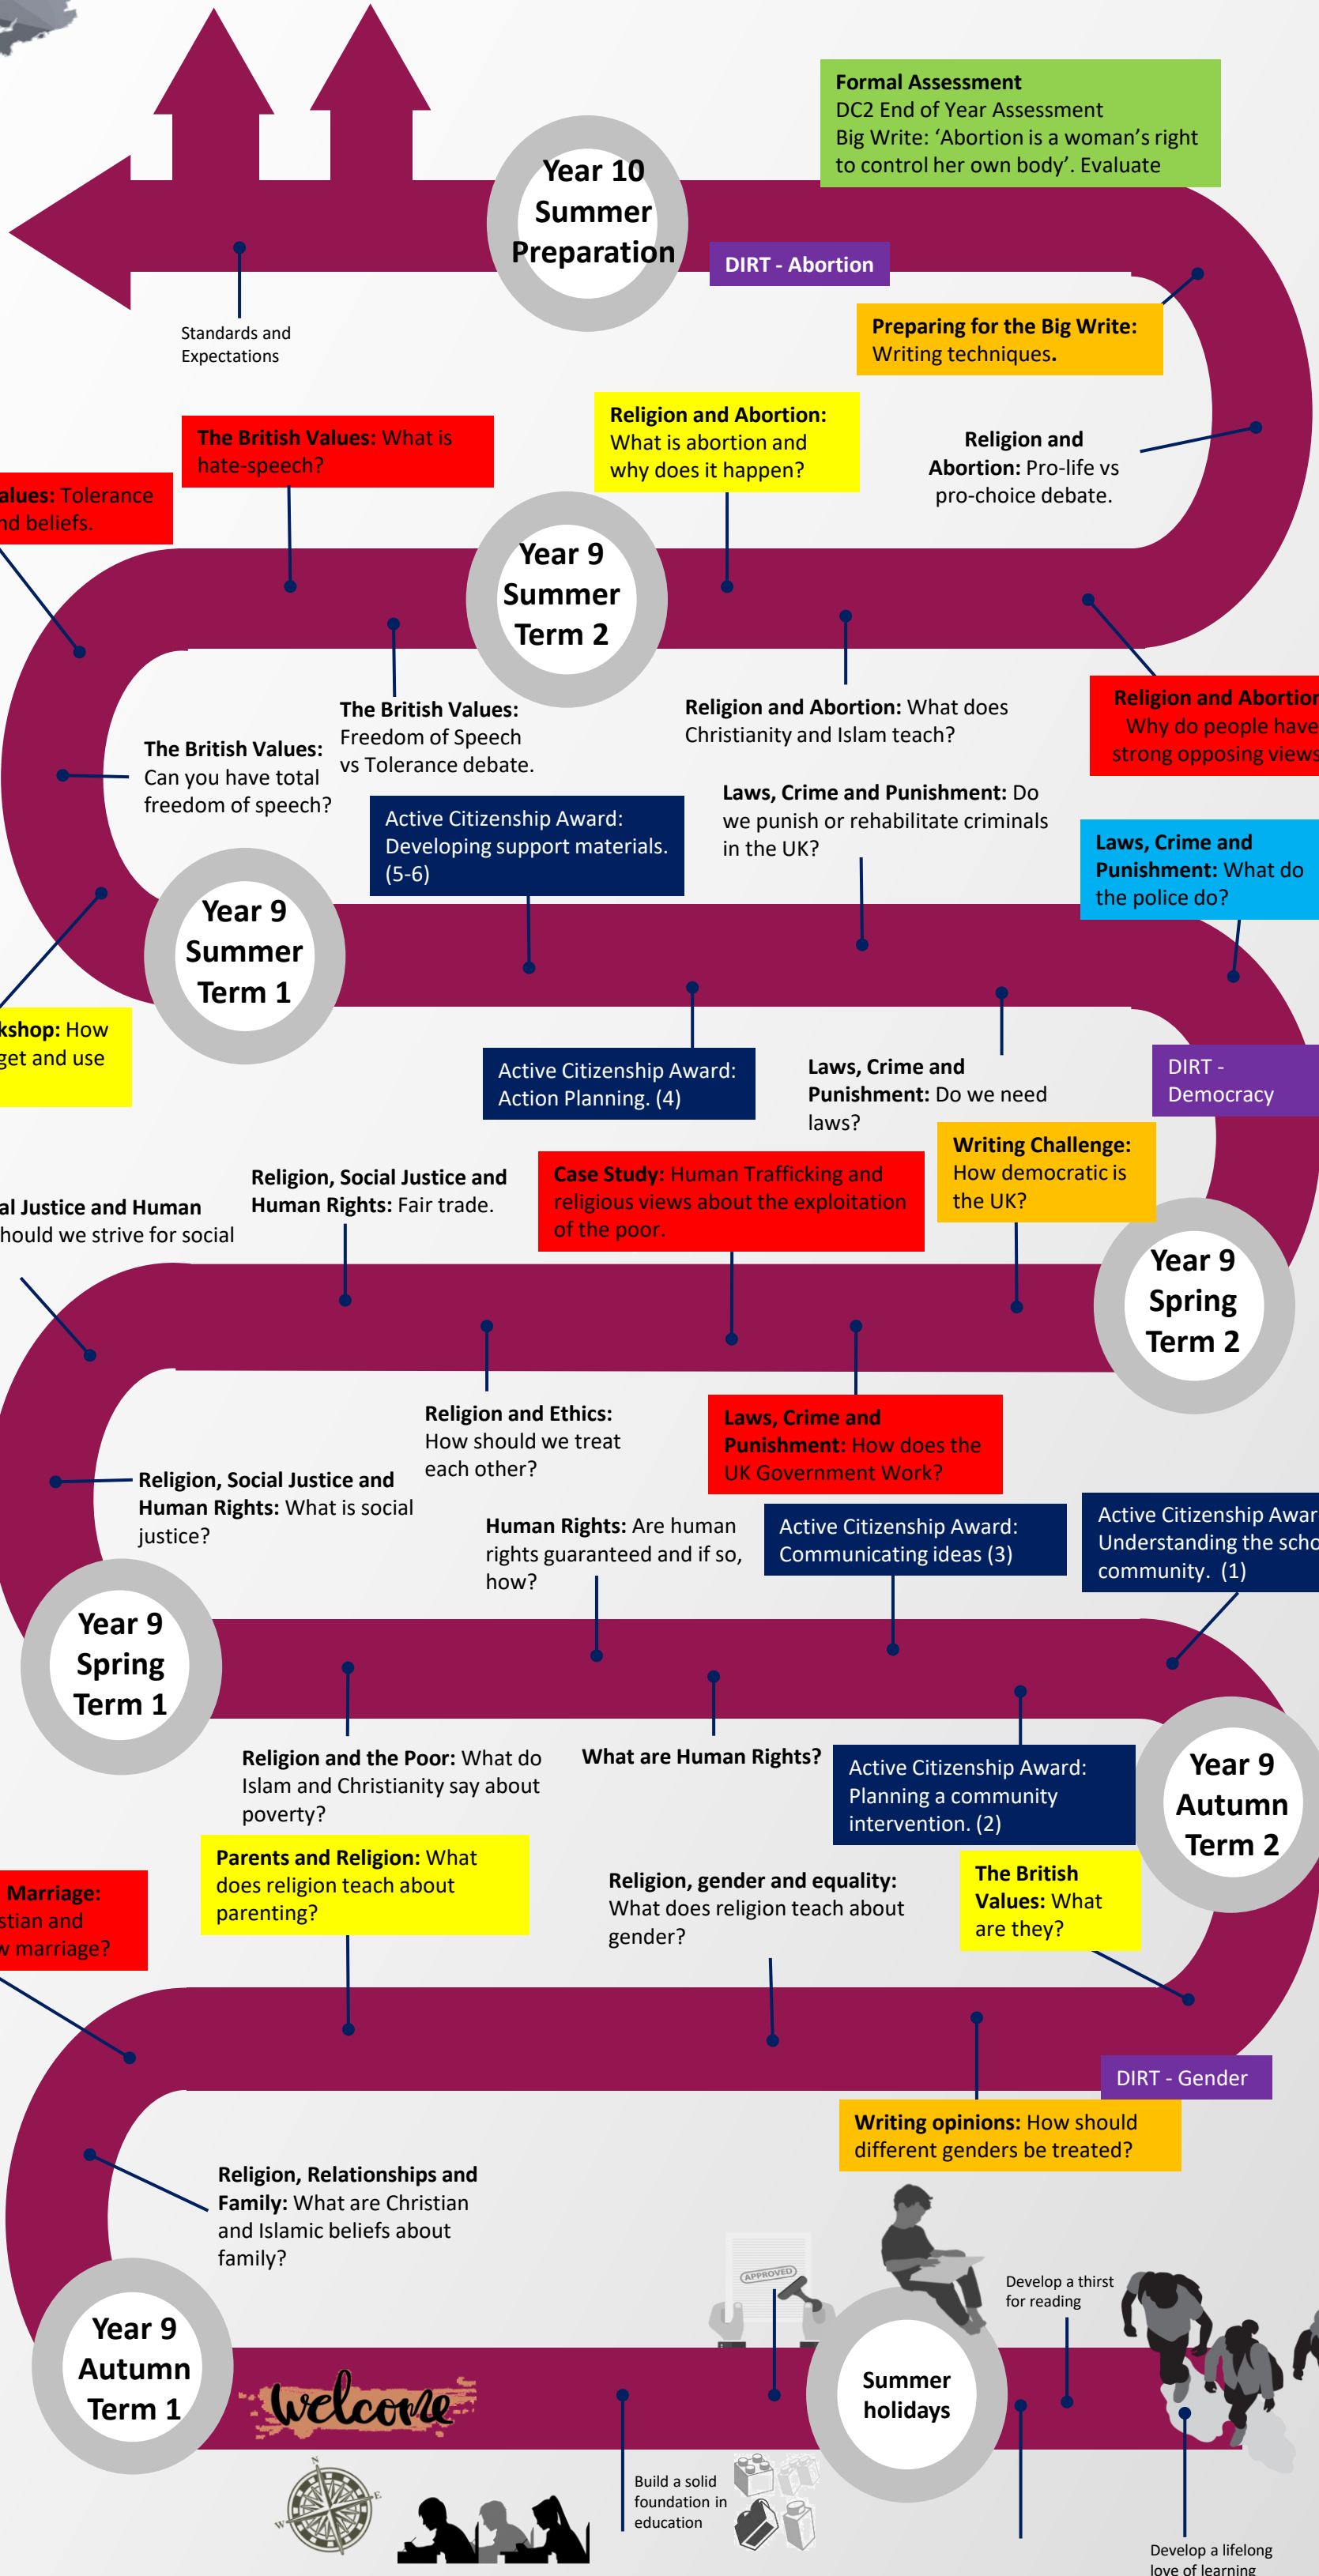

Year 9 Life Studies

THE JOURNEY OF LEARNING

- Closed-Book Assessment
- DIRT
- Mid or End of Year Assessment
- PSHE-Related Topics
- Careers-Related Topics
- Literacy-Related Topics
- Cultural Capital Topics
- Personal Development