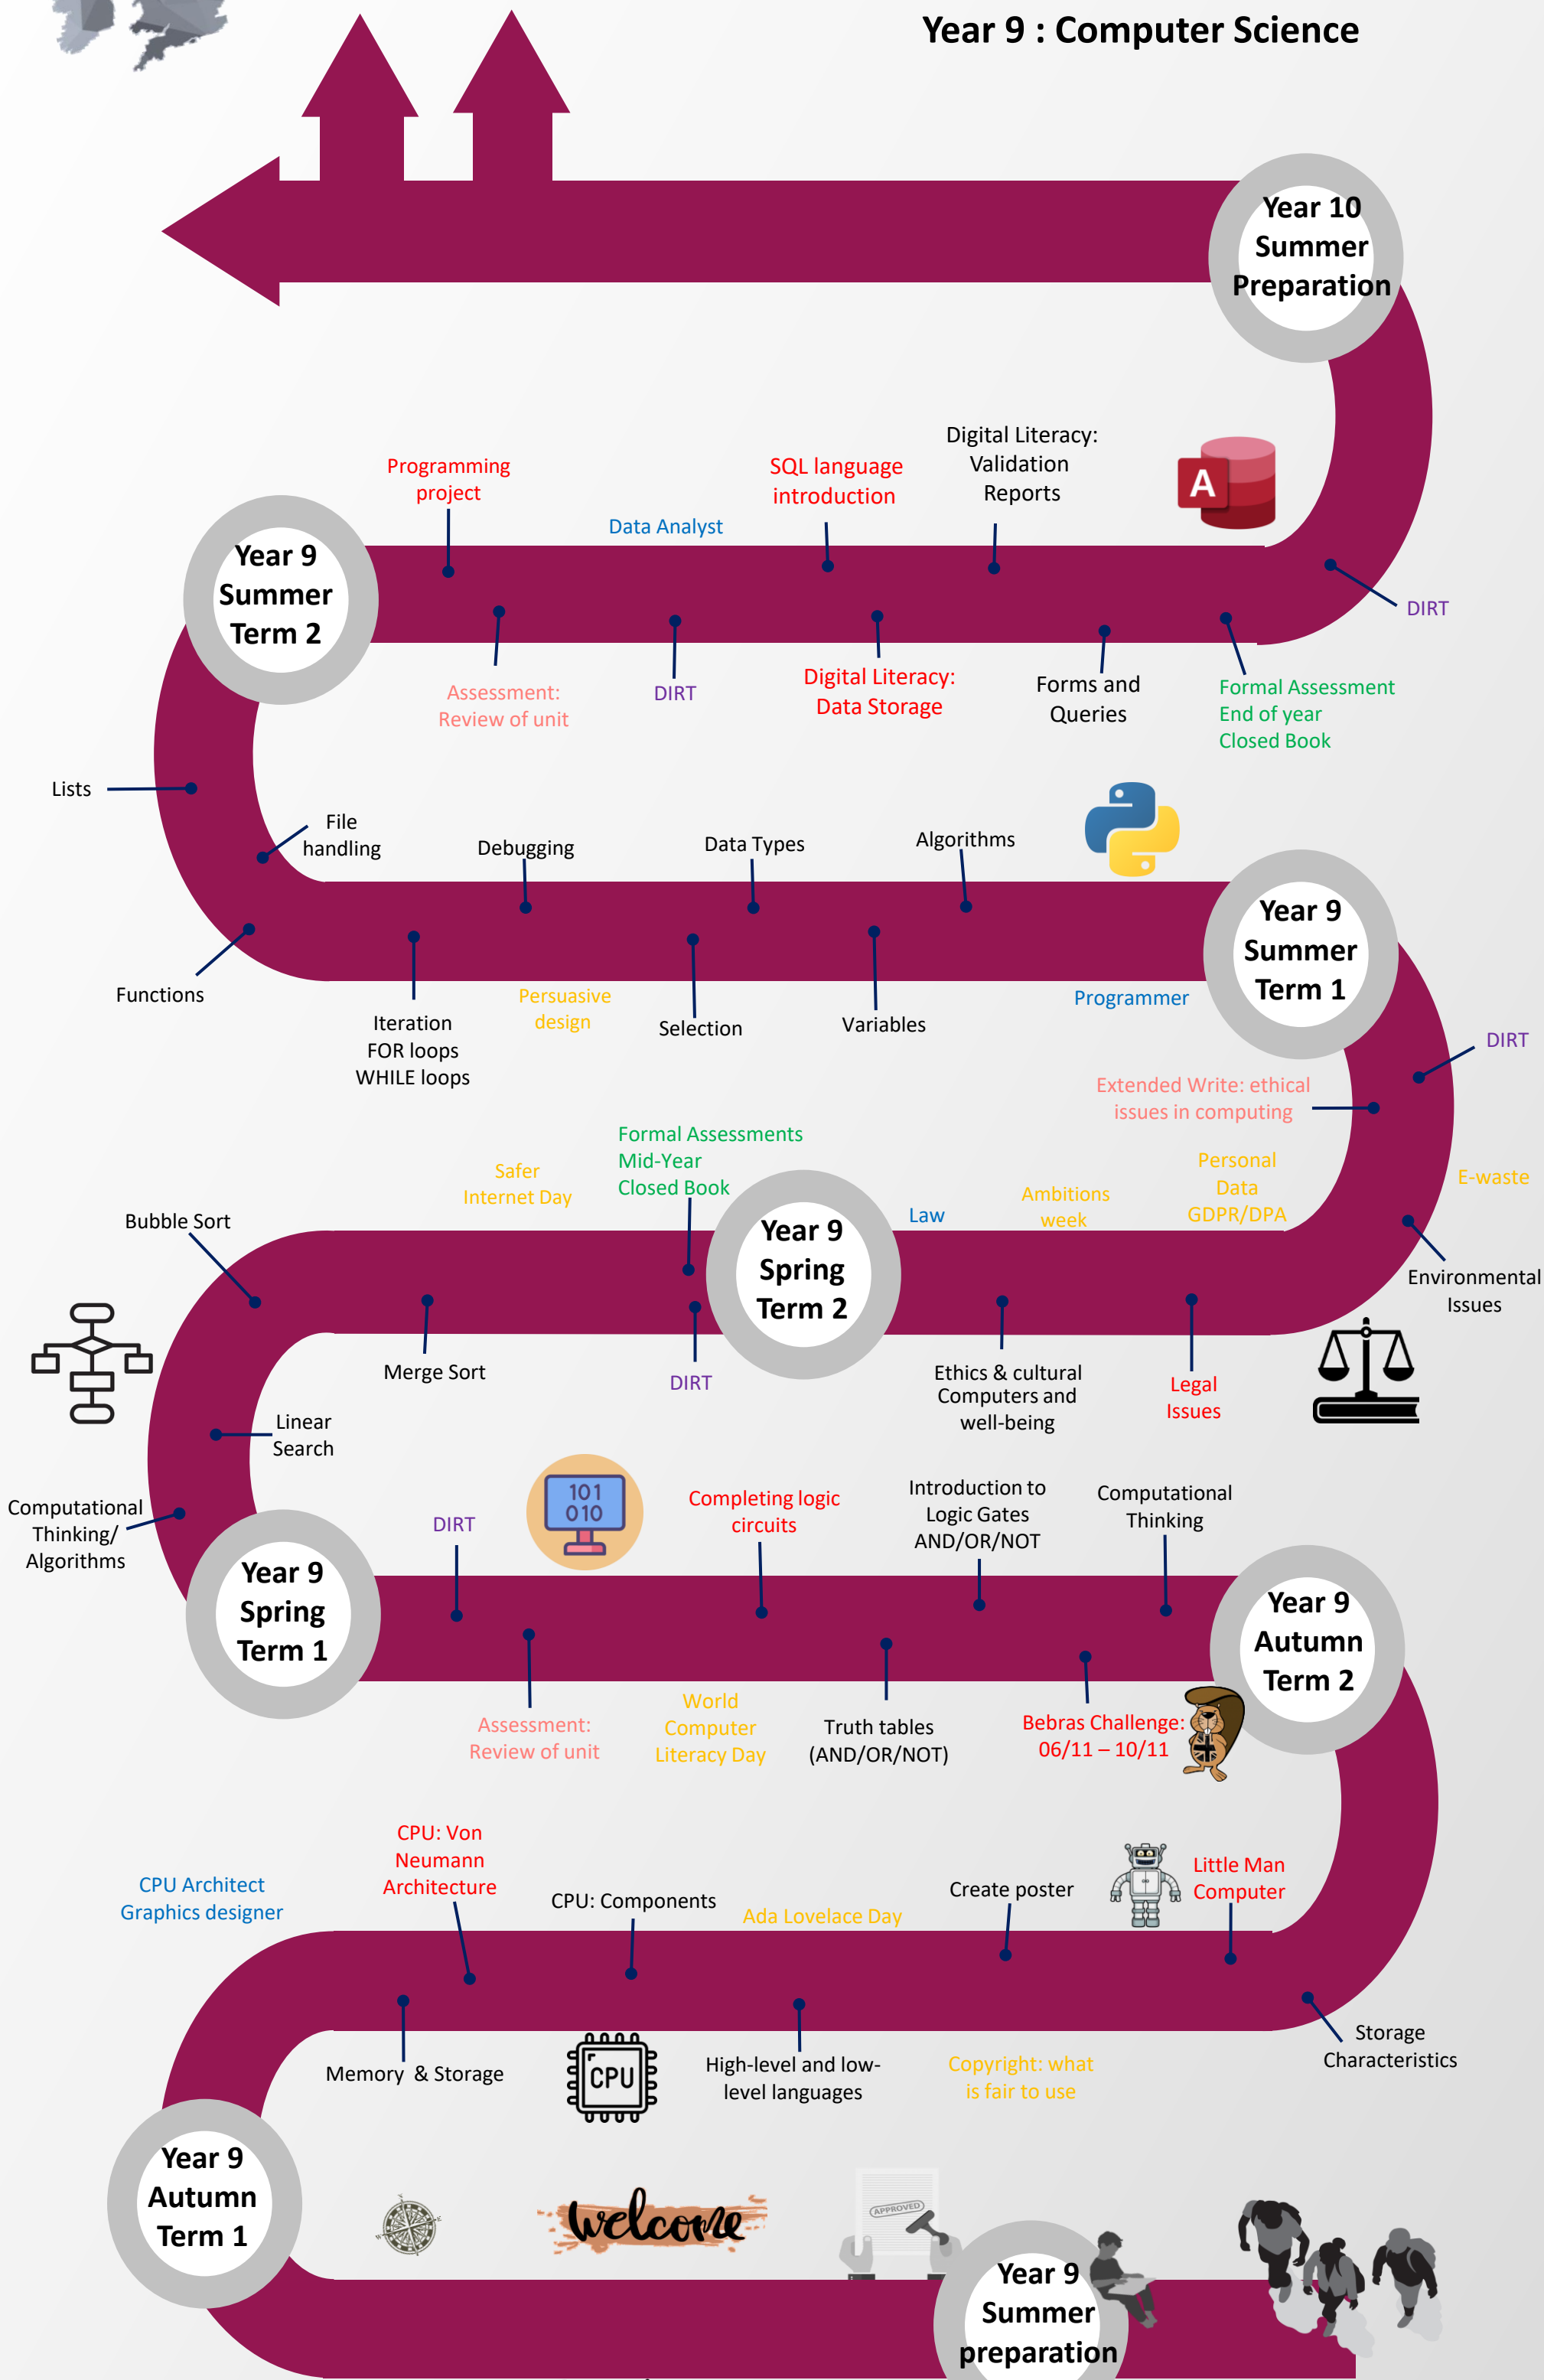

THE JOURNEY OF LEARNING

Year 9 : Computer Science

PSHE topics

Extended Write

Cultural Capital

Assessments

Careers

DIRT